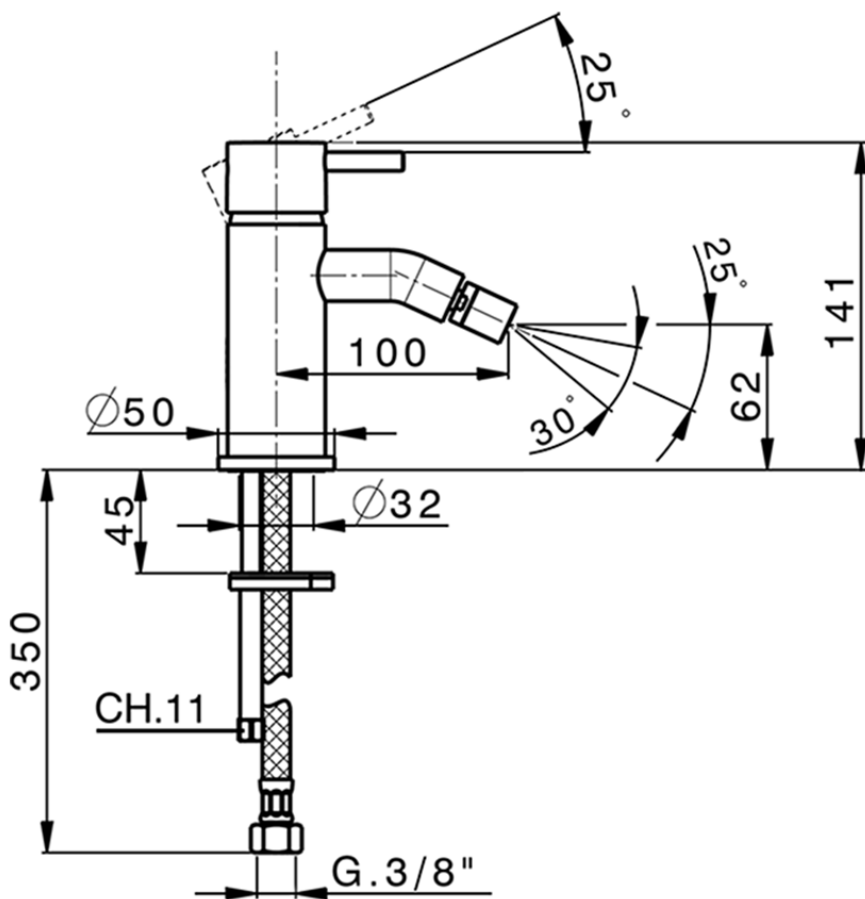

Single lever bidet mixer NUOVA LESS_LN000560

LN000560

<https://en.cisal.it/single-lever-bidet-mixer-nuova-less-ln000560>

2026-06-05