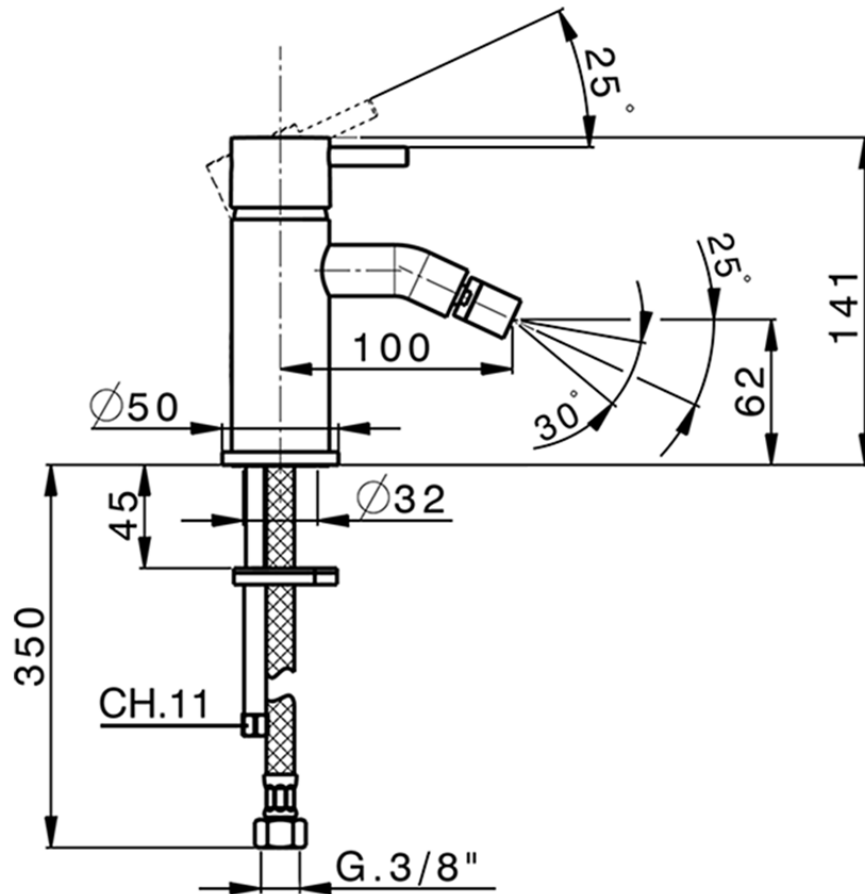

Single lever bidet mixer NUOVA LESS_LN000560

LN000560

<https://en.cisal.it/single-lever-bidet-mixer-nuova-less-ln000560>

2026-05-15