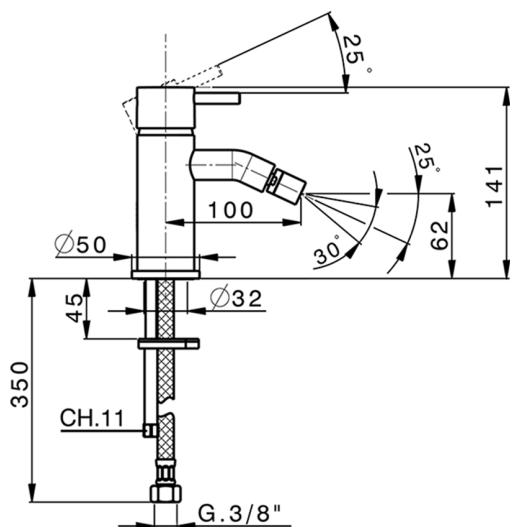

Single lever bidet mixer NUOVA LESS_LN000560

MODEL **LN000560**

Single lever bidet mixer, without waste, G.3/8" stainless steel flexible hoses

AVAILABLE FINISHINGS

-  **21** 21 Chrome
-  **2F** 2F Brushed Nickel
-  **40** 40 Matt Black
-  **4Q** 4Q Matt White

CHARACTERISTICS

Cartridge Spare Parts **ZZ99672000**

35 mm Cartridge

EcoStop

EcoStop feature limits water flow to approximately 50% of maximum output with one point of resistance on setting. Push slightly past the middle stop only when full water output is required. This will save water up to 50%.

Single lever bidet mixer NUOVA LESS_LN000560

LN000560

<https://en.cisal.it/single-lever-bidet-mixer-nuova-less-ln000560>

2026-06-05