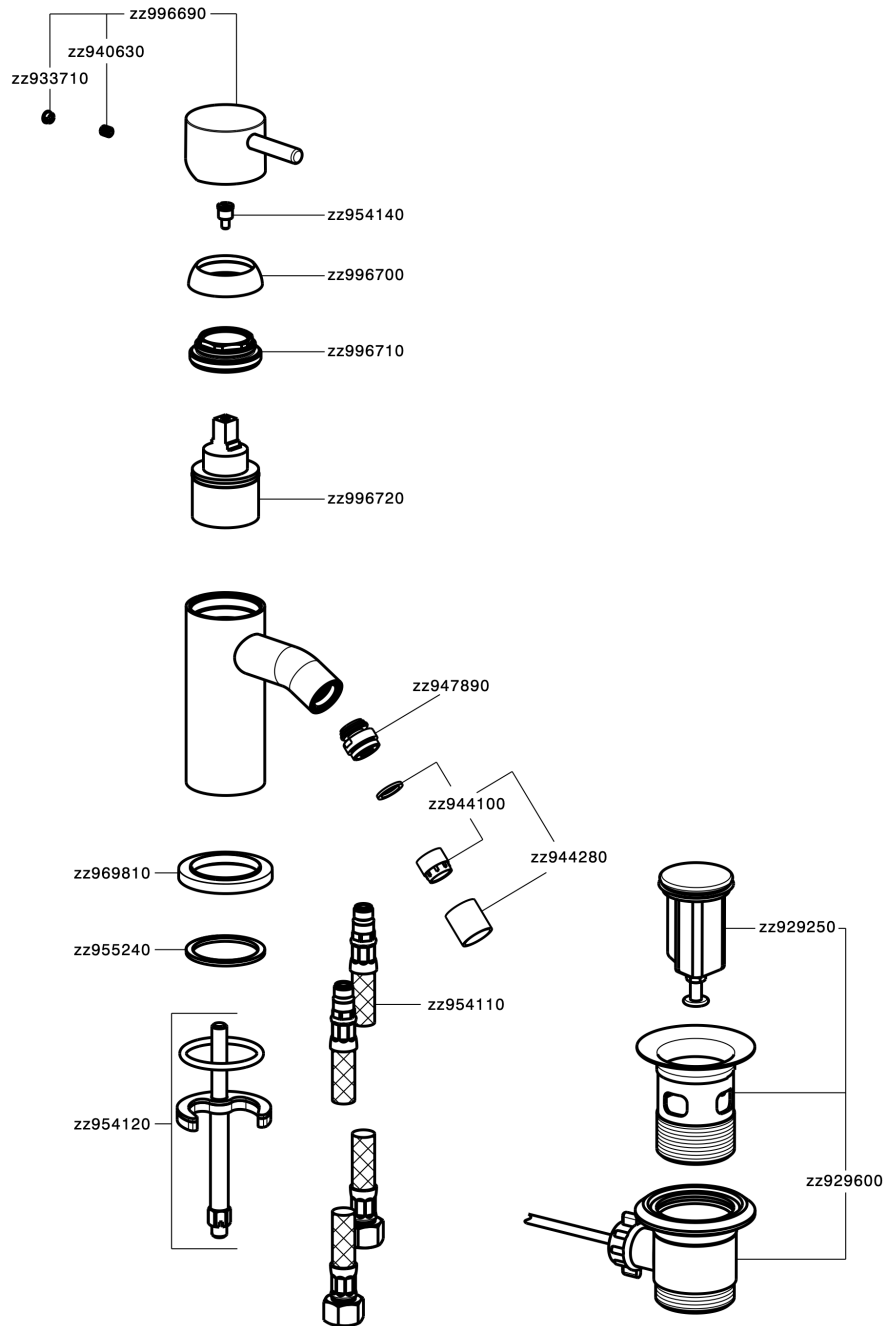

Single lever bidet mixer NUOVA LESS_LN000560

MODEL **LN000560**

Single lever bidet mixer, without waste, G.3/8" stainless steel flexible hoses

AVAILABLE FINISHINGS

-  **21** 21 Chrome
-  **2F** 2F Brushed Nickel
-  **40** 40 Matt Black
-  **4Q** 4Q Matt White

CHARACTERISTICS

Cartridge Spare Parts **ZZ99672000**

35 mm Cartridge

EcoStop

EcoStop feature limits water flow to approximately 50% of maximum output with one point of resistance on setting. Push slightly past the middle stop only when full water output is required. This will save water up to 50%.

Single lever bidet mixer NUOVA LESS_LN000560

LN000560

<https://en.cisal.it/single-lever-bidet-mixer-nuova-less-ln000560>

2026-06-05