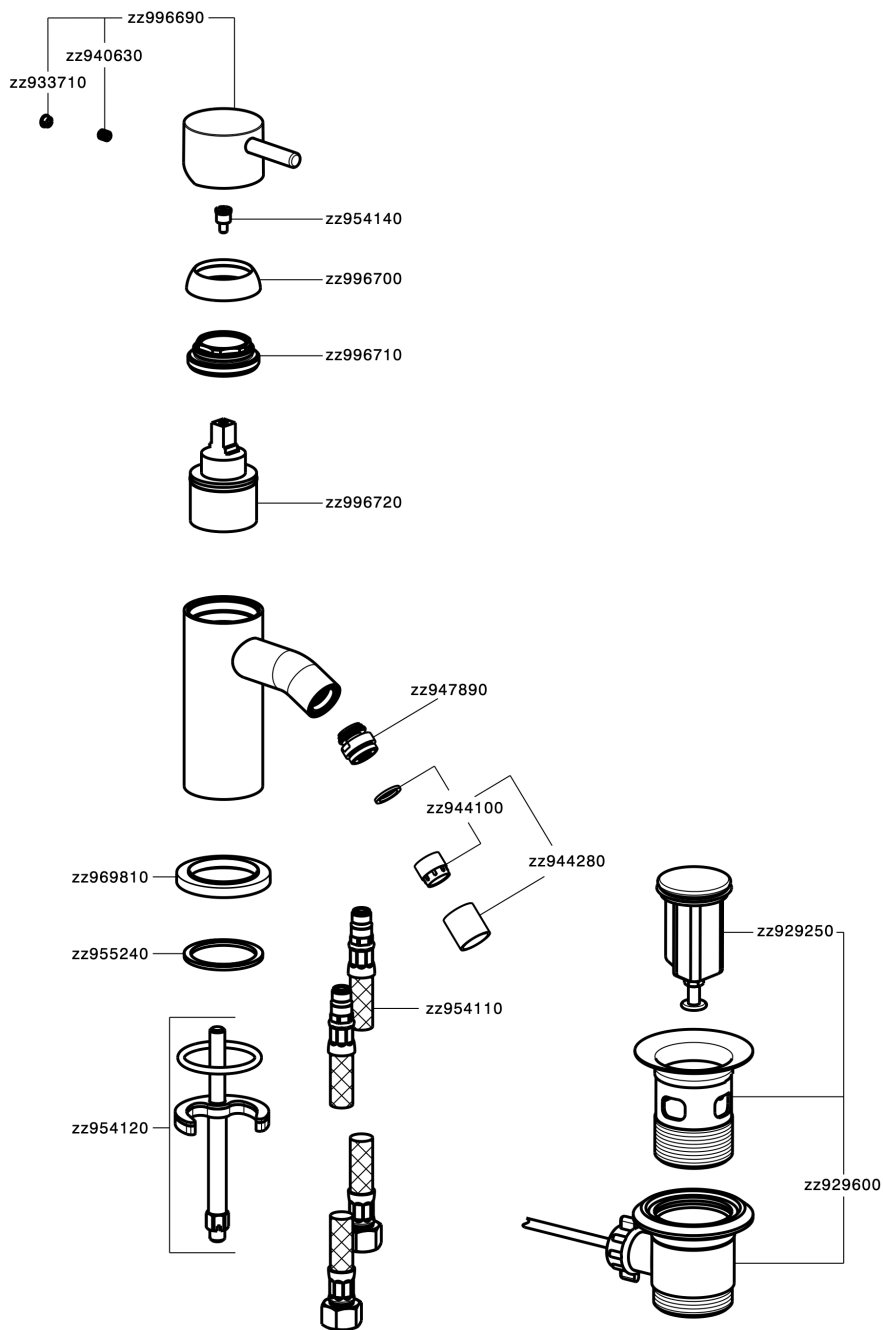

Single lever bidet mixer NUOVA LESS_LN000560

MODEL **LN000560**

Single lever bidet mixer, without waste, G.3/8" stainless steel flexible hoses

AVAILABLE FINISHINGS

-  **21** 21 Chrome
-  **2F** 2F Brushed Nickel
-  **40** 40 Matt Black
-  **4Q** 4Q Matt White

CHARACTERISTICS

Cartridge Spare Parts **ZZ99672000**

35 mm Cartridge

EcoStop

EcoStop feature limits water flow to approximately 50% of maximum output with one point of resistance on setting. Push slightly past the middle stop only when full water output is required. This will save water up to 50%.

Single lever bidet mixer NUOVA LESS_LN000560

LN000560

<https://en.cisal.it/single-lever-bidet-mixer-nuova-less-ln000560>

2026-06-25