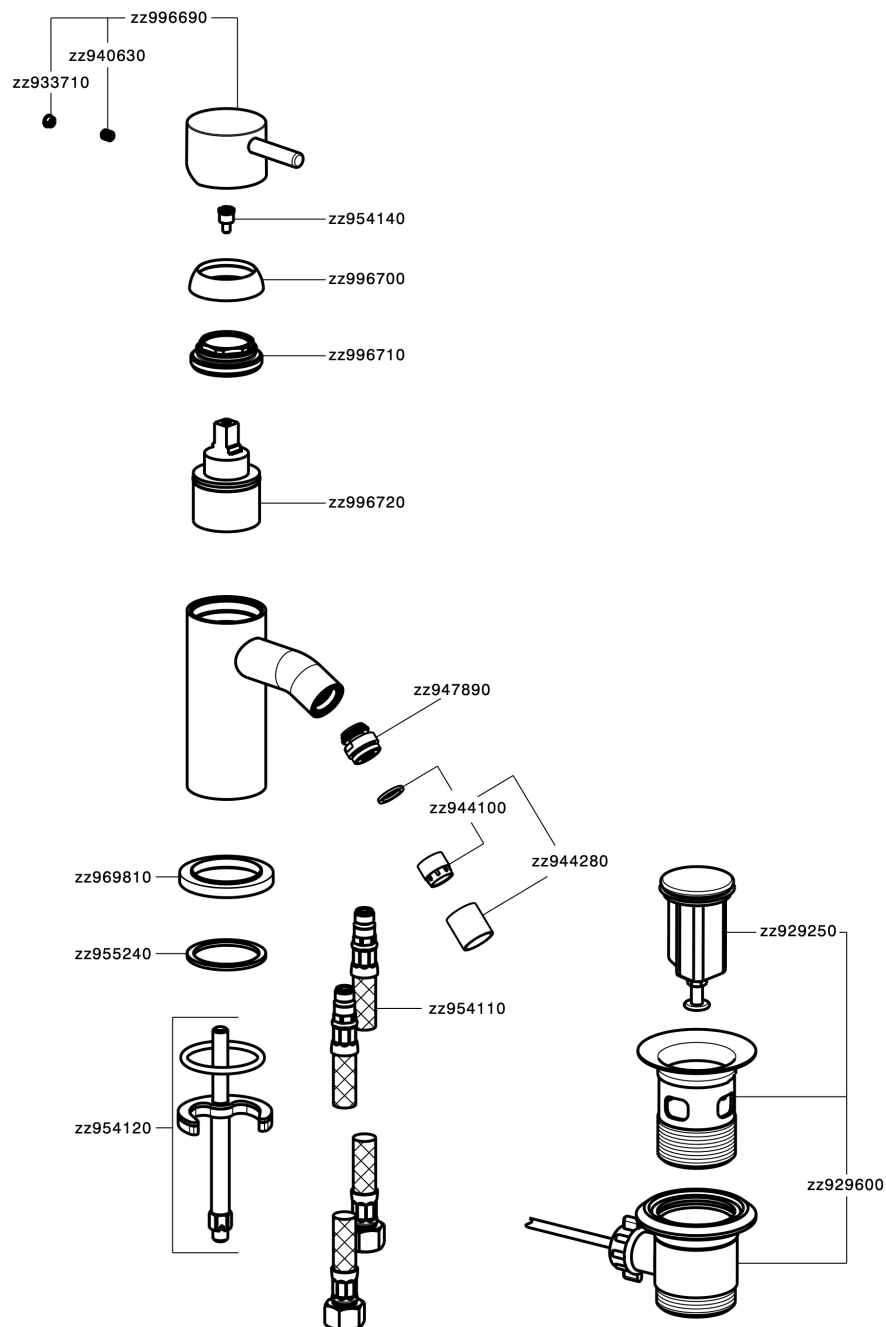

Single lever bidet mixer NUOVA LESS_LN000560

MODEL **LN000560**

Single lever bidet mixer, without waste, G.3/8" stainless steel flexible hoses

AVAILABLE FINISHINGS

-  **21** 21 Chrome
-  **2F** 2F Brushed Nickel
-  **40** 40 Matt Black
-  **4Q** 4Q Matt White

CHARACTERISTICS

Cartridge Spare Parts **ZZ99672000**

35 mm Cartridge

EcoStop

EcoStop feature limits water flow to approximately 50% of maximum output with one point of resistance on setting. Push slightly past the middle stop only when full water output is required. This will save water up to 50%.

Single lever bidet mixer NUOVA LESS_LN000560

LN000560

<https://en.cisal.it/single-lever-bidet-mixer-nuova-less-ln000560>

2026-05-15