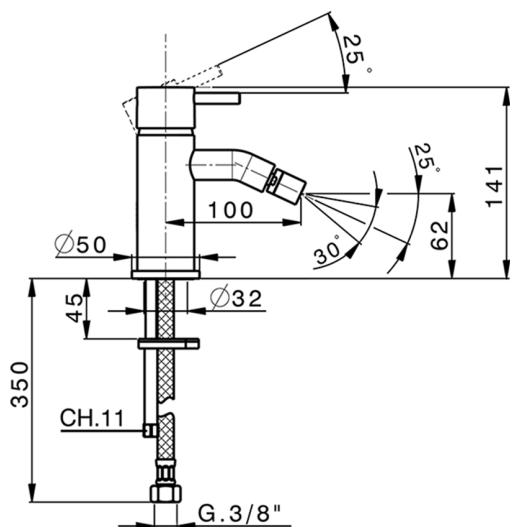

Single lever bidet mixer NUOVA LESS_LN000560

MODEL **LN000560**

Single lever bidet mixer, without waste, G.3/8" stainless steel flexible hoses

AVAILABLE FINISHINGS

-  **21** 21 Chrome
-  **2F** 2F Brushed Nickel
-  **40** 40 Matt Black
-  **4Q** 4Q Matt White

CHARACTERISTICS

Cartridge Spare Parts **ZZ99672000**

35 mm Cartridge

EcoStop

EcoStop feature limits water flow to approximately 50% of maximum output with one point of resistance on setting. Push slightly past the middle stop only when full water output is required. This will save water up to 50%.

Single lever bidet mixer NUOVA LESS_LN000560

LN000560

<https://en.cisal.it/single-lever-bidet-mixer-nuova-less-ln000560>

2026-04-04