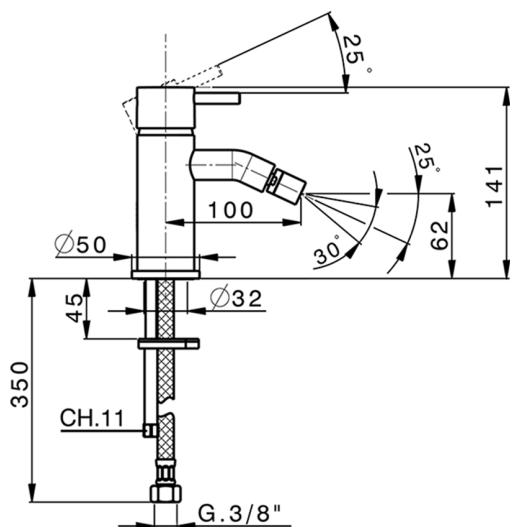

Single lever bidet mixer NUOVA LESS_LN000560

MODEL **LN000560**

Single lever bidet mixer, without waste, G.3/8" stainless steel flexible hoses

AVAILABLE FINISHINGS

-  **21** 21 Chrome
-  **2F** 2F Brushed Nickel
-  **40** 40 Matt Black
-  **4Q** 4Q Matt White

CHARACTERISTICS

Cartridge Spare Parts **ZZ99672000**

35 mm Cartridge

EcoStop

EcoStop feature limits water flow to approximately 50% of maximum output with one point of resistance on setting. Push slightly past the middle stop only when full water output is required. This will save water up to 50%.

Single lever bidet mixer NUOVA LESS_LN000560

LN000560

<https://en.cisal.it/single-lever-bidet-mixer-nuova-less-ln000560>

2026-06-25