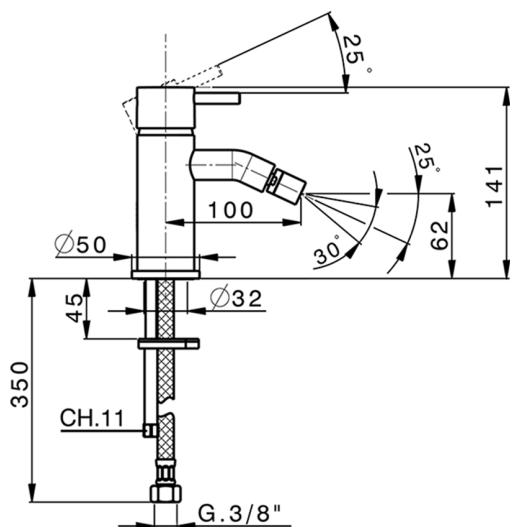

Single lever bidet mixer NUOVA LESS_LN000560

MODEL **LN000560**

Single lever bidet mixer, without waste, G.3/8" stainless steel flexible hoses

AVAILABLE FINISHINGS

-  **21** 21 Chrome
-  **2F** 2F Brushed Nickel
-  **40** 40 Matt Black
-  **4Q** 4Q Matt White

CHARACTERISTICS

Cartridge Spare Parts **ZZ99672000**

35 mm Cartridge

EcoStop

EcoStop feature limits water flow to approximately 50% of maximum output with one point of resistance on setting. Push slightly past the middle stop only when full water output is required. This will save water up to 50%.

Single lever bidet mixer NUOVA LESS_LN000560

LN000560

<https://en.cisal.it/single-lever-bidet-mixer-nuova-less-ln000560>

2026-05-15