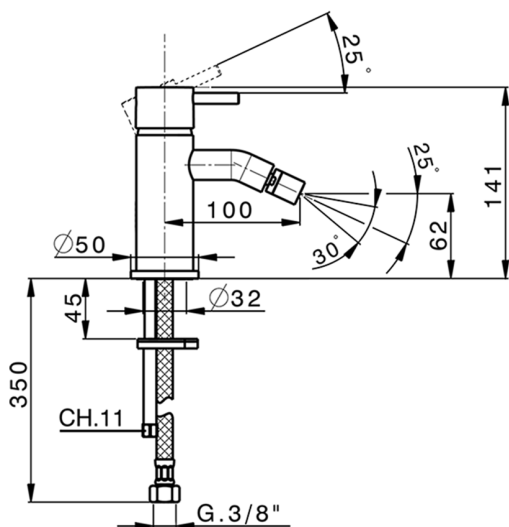

Single lever bidet mixer NUOVA LESS_LN000560

MODEL **LN000560**

Single lever bidet mixer, without waste, G.3/8" stainless steel flexible hoses

AVAILABLE FINISHINGS

-  **21** 21 Chrome
-  **2F** 2F Brushed Nickel
-  **40** 40 Matt Black
-  **4Q** 4Q Matt White

CHARACTERISTICS

Cartridge Spare Parts **ZZ99672000**

35 mm Cartridge

EcoStop

EcoStop feature limits water flow to approximately 50% of maximum output with one point of resistance on setting. Push slightly past the middle stop only when full water output is required. This will save water up to 50%.

Single lever bidet mixer NUOVA LESS_LN000560

LN000560

<https://en.cisal.it/single-lever-bidet-mixer-nuova-less-ln000560>

2026-04-25