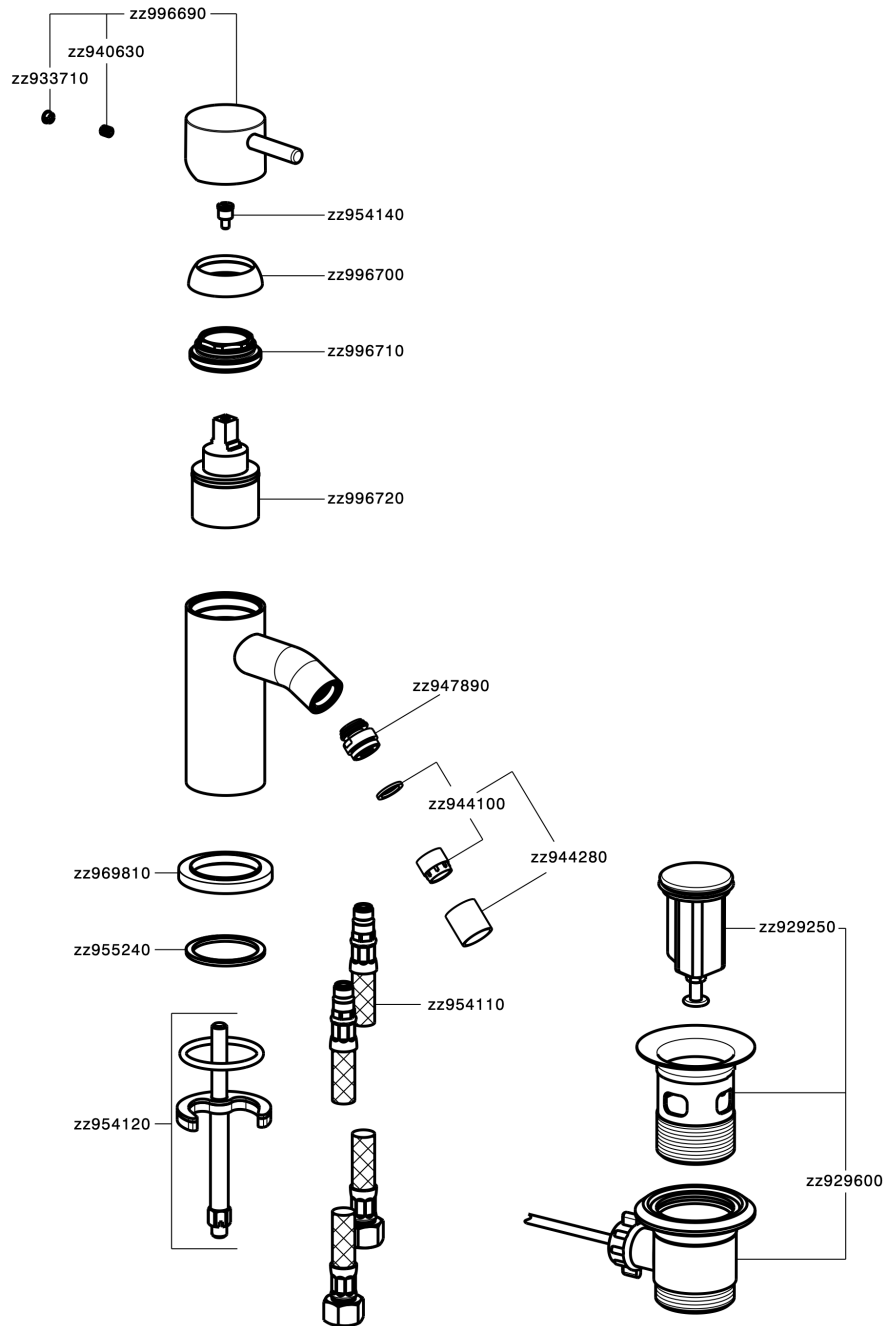

Single lever bidet mixer NUOVA LESS_LN000560

MODEL **LN000560**

Single lever bidet mixer, without waste, G.3/8" stainless steel flexible hoses

AVAILABLE FINISHINGS

-  **21** 21 Chrome
-  **2F** 2F Brushed Nickel
-  **40** 40 Matt Black
-  **4Q** 4Q Matt White

CHARACTERISTICS

Cartridge Spare Parts **ZZ99672000**

35 mm Cartridge

EcoStop

EcoStop feature limits water flow to approximately 50% of maximum output with one point of resistance on setting. Push slightly past the middle stop only when full water output is required. This will save water up to 50%.

Single lever bidet mixer NUOVA LESS_LN000560

LN000560

<https://en.cisal.it/single-lever-bidet-mixer-nuova-less-ln000560>

2026-04-04