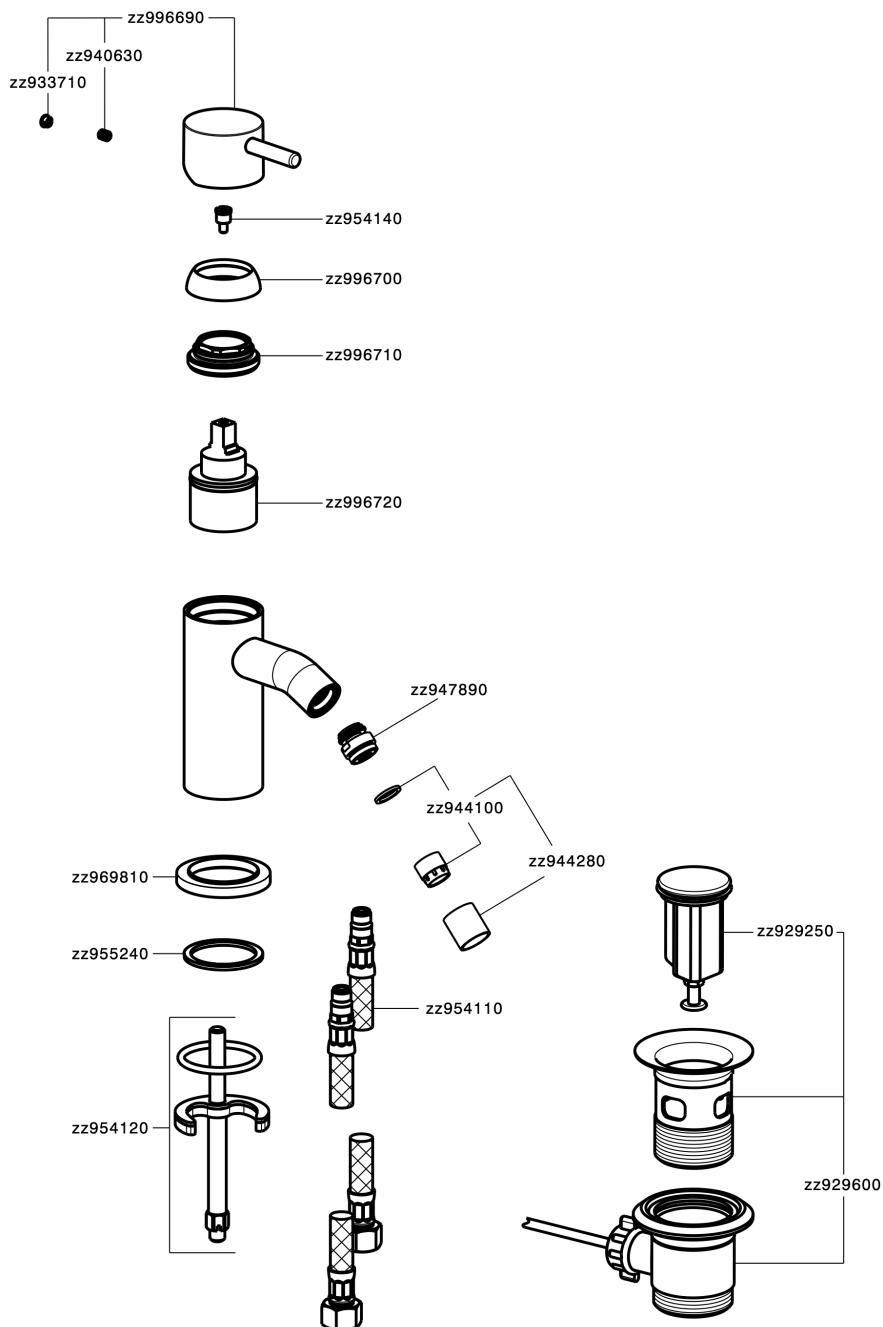

Single lever bidet mixer NUOVA LESS_LN000560

MODEL **LN000560**

Single lever bidet mixer, without waste, G.3/8" stainless steel flexible hoses

AVAILABLE FINISHINGS

-  **21** 21 Chrome
-  **2F** 2F Brushed Nickel
-  **40** 40 Matt Black
-  **4Q** 4Q Matt White

CHARACTERISTICS

Cartridge Spare Parts **ZZ99672000**

35 mm Cartridge

EcoStop

EcoStop feature limits water flow to approximately 50% of maximum output with one point of resistance on setting. Push slightly past the middle stop only when full water output is required. This will save water up to 50%.

Single lever bidet mixer NUOVA LESS_LN000560

LN000560

<https://en.cisal.it/single-lever-bidet-mixer-nuova-less-ln000560>

2026-04-25