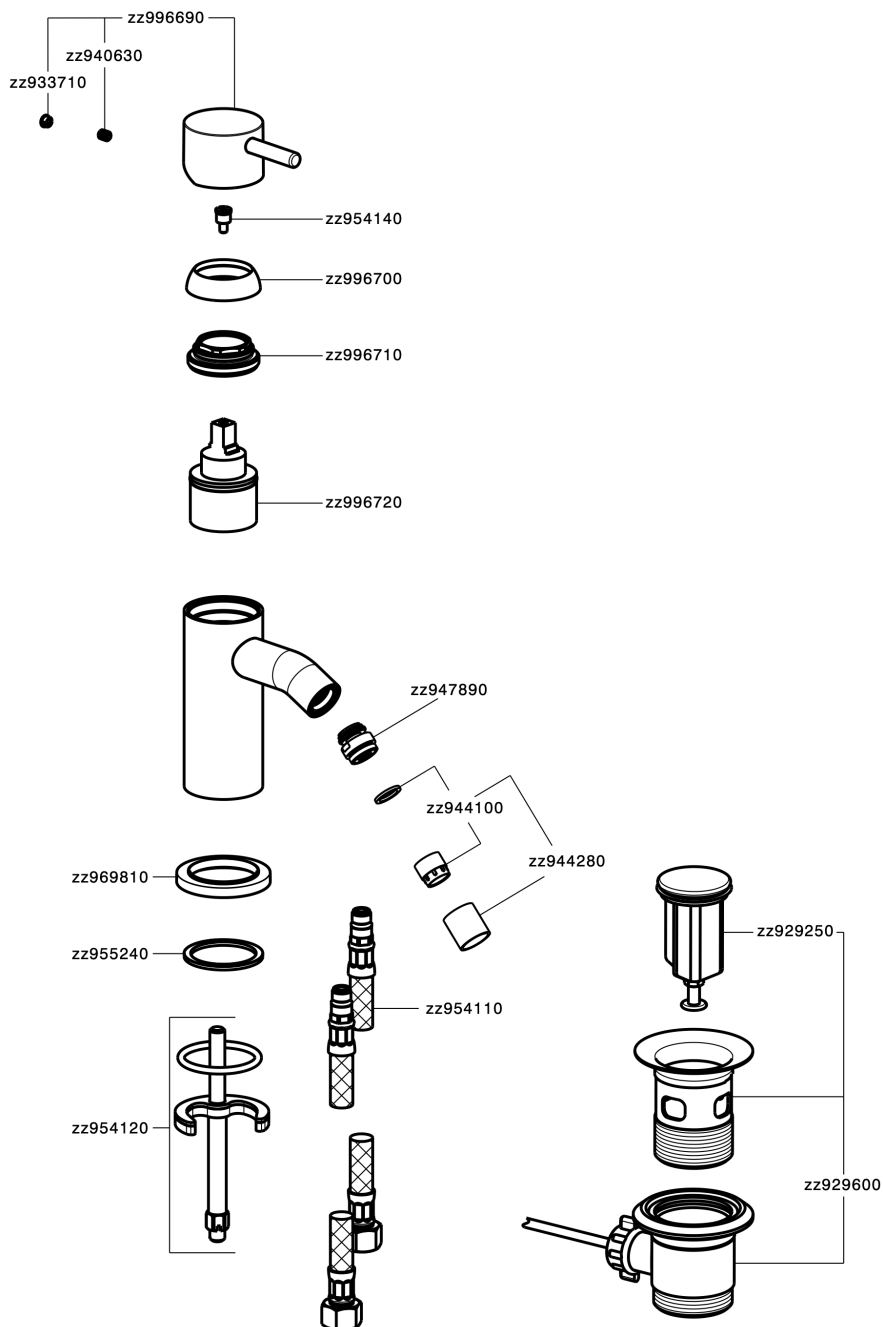

Single lever bidet mixer NUOVA LESS_LN000560

LN000560

<https://en.cisal.it/single-lever-bidet-mixer-nuova-less-ln000560>

2026-06-05