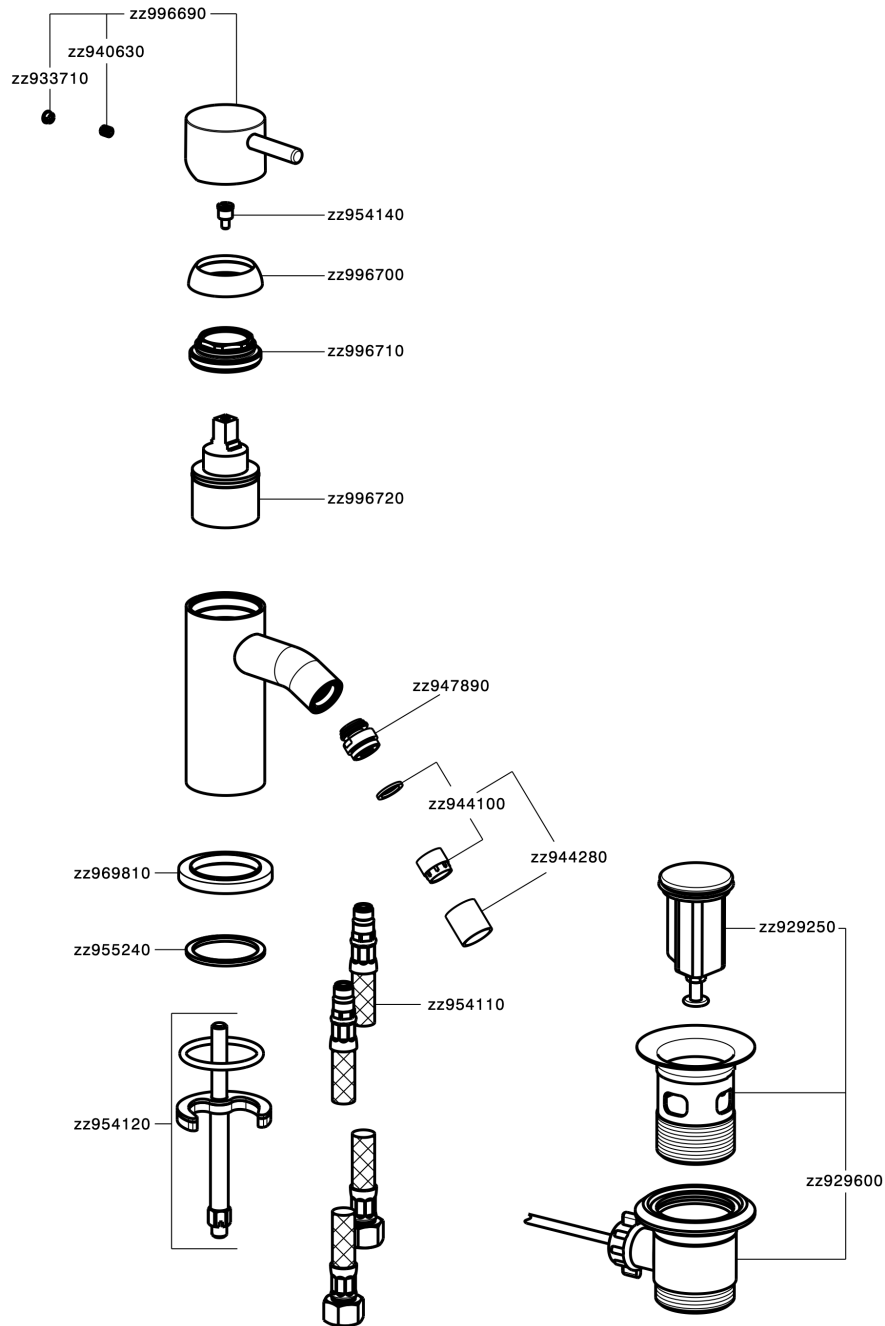

Single lever bidet mixer NUOVA LESS_LN000560

LN000560

<https://en.cisal.it/single-lever-bidet-mixer-nuova-less-ln000560>

2026-05-15