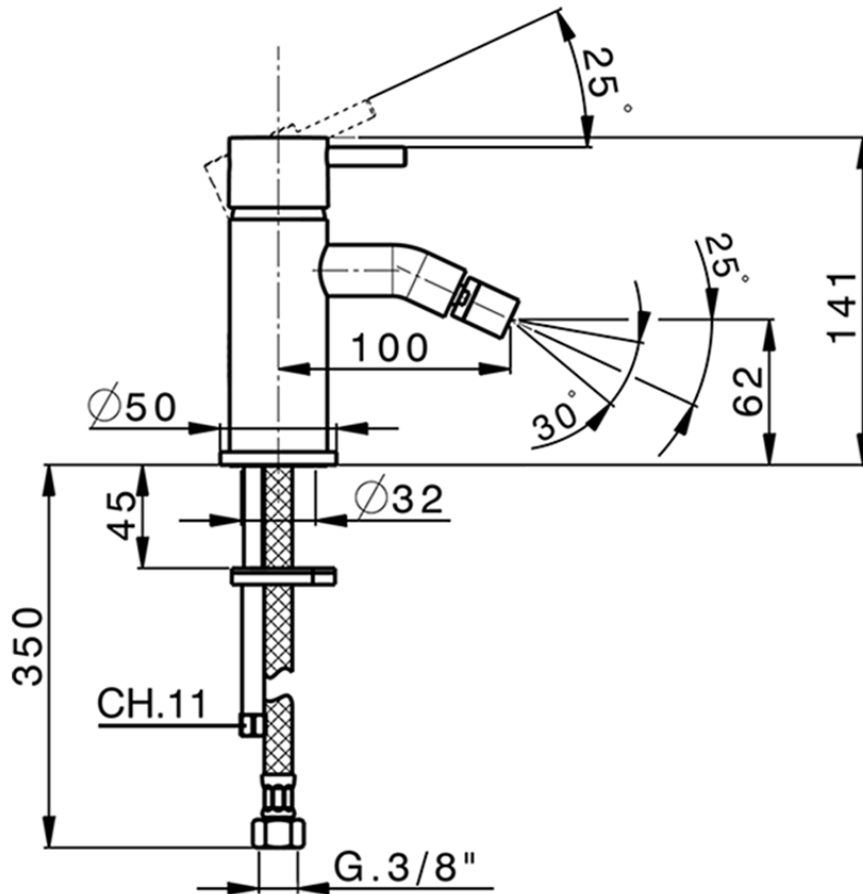

Single lever bidet mixer NUOVA LESS_LN000560

LN000560

<https://en.cisal.it/single-lever-bidet-mixer-nuova-less-ln000560>

2026-06-05