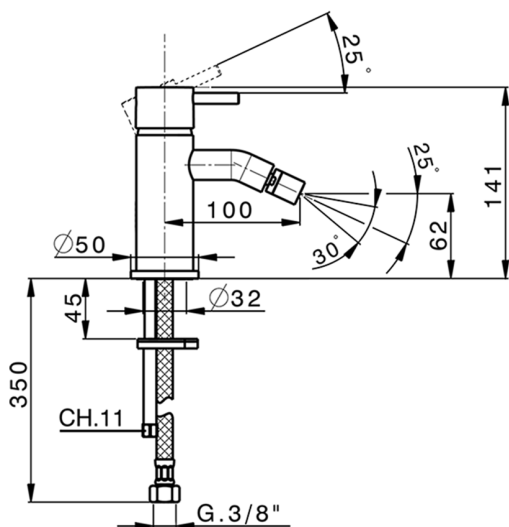

Single lever bidet mixer NUOVA LESS_LN000560

MODEL **LN000560**

Single lever bidet mixer, without waste, G.3/8" stainless steel flexible hoses

AVAILABLE FINISHINGS

-  **21** 21 Chrome
-  **2F** 2F Brushed Nickel
-  **40** 40 Matt Black
-  **4Q** 4Q Matt White

CHARACTERISTICS

Cartridge Spare Parts **ZZ99672000**

35 mm Cartridge

EcoStop

EcoStop feature limits water flow to approximately 50% of maximum output with one point of resistance on setting. Push slightly past the middle stop only when full water output is required. This will save water up to 50%.

Single lever bidet mixer NUOVA LESS_LN000560

LN000560

<https://en.cisal.it/single-lever-bidet-mixer-nuova-less-ln000560>

2026-05-15