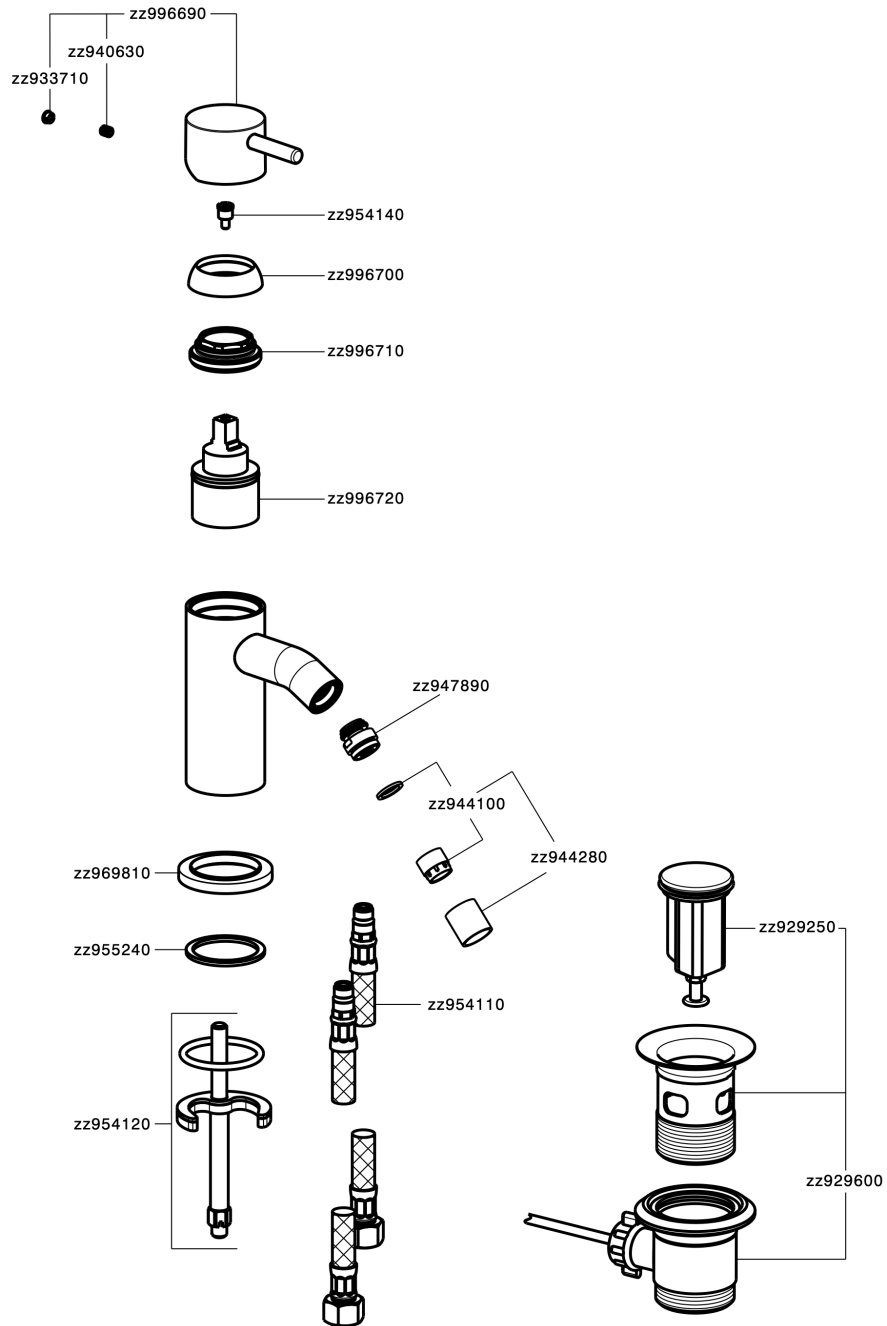

Single lever bidet mixer NUOVA LESS_LN000560

MODEL **LN000560**

Single lever bidet mixer, without waste, G.3/8" stainless steel flexible hoses

AVAILABLE FINISHINGS

-  **21** 21 Chrome
-  **2F** 2F Brushed Nickel
-  **40** 40 Matt Black
-  **4Q** 4Q Matt White

CHARACTERISTICS

Cartridge Spare Parts **ZZ99672000**

35 mm Cartridge

EcoStop

EcoStop feature limits water flow to approximately 50% of maximum output with one point of resistance on setting. Push slightly past the middle stop only when full water output is required. This will save water up to 50%.

Single lever bidet mixer NUOVA LESS_LN000560

LN000560

<https://en.cisal.it/single-lever-bidet-mixer-nuova-less-ln000560>

2026-06-13