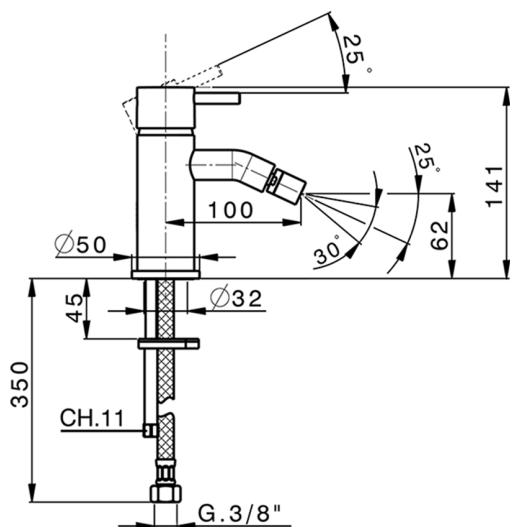

Single lever bidet mixer NUOVA LESS_LN000560

MODEL **LN000560**

Single lever bidet mixer, without waste, G.3/8" stainless steel flexible hoses

AVAILABLE FINISHINGS

-  **21** 21 Chrome
-  **2F** 2F Brushed Nickel
-  **40** 40 Matt Black
-  **4Q** 4Q Matt White

CHARACTERISTICS

Cartridge Spare Parts **ZZ99672000**

35 mm Cartridge

EcoStop

EcoStop feature limits water flow to approximately 50% of maximum output with one point of resistance on setting. Push slightly past the middle stop only when full water output is required. This will save water up to 50%.

Single lever bidet mixer NUOVA LESS_LN000560

LN000560

<https://en.cisal.it/single-lever-bidet-mixer-nuova-less-ln000560>

2026-06-13