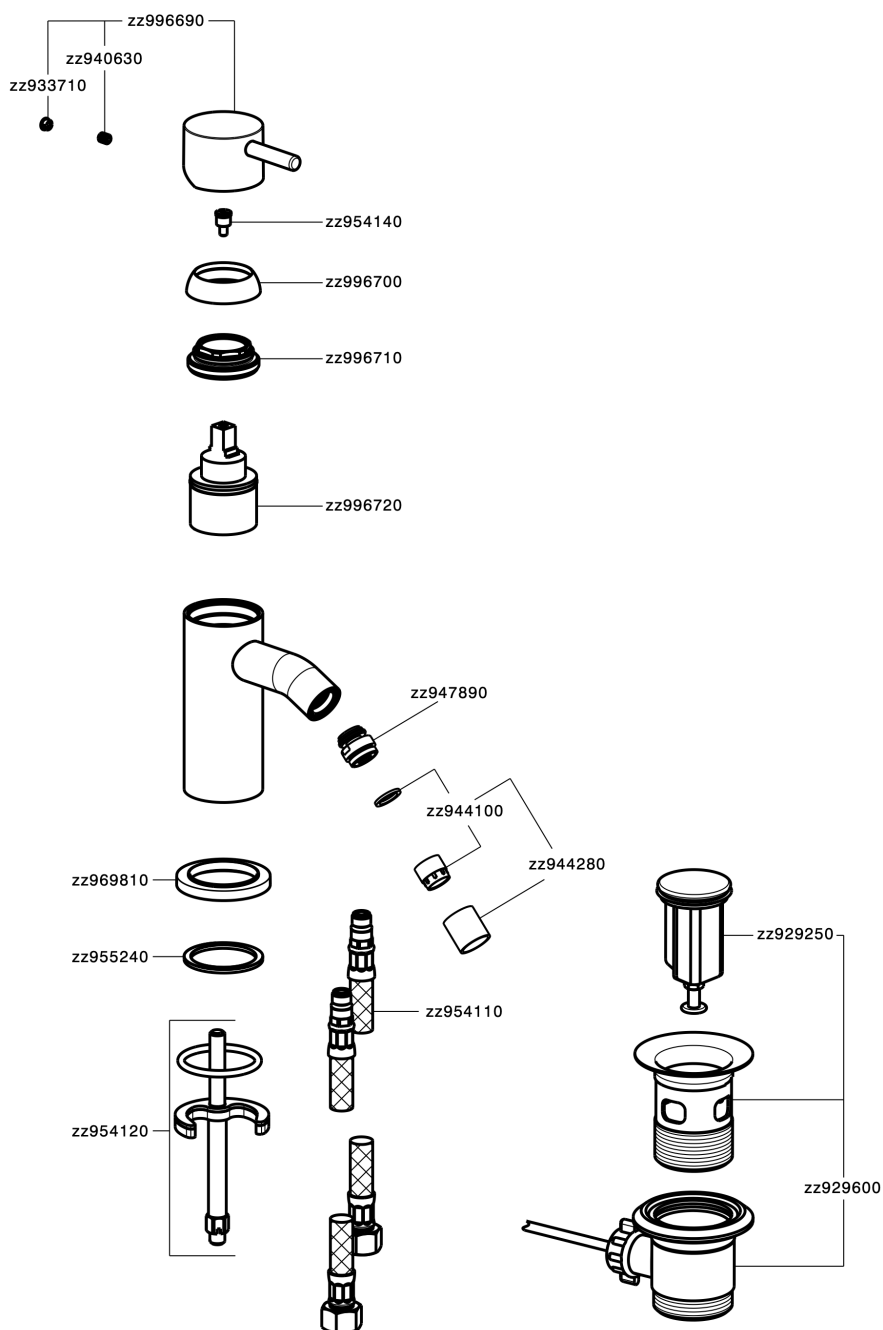

Single lever bidet mixer NUOVA LESS_LN000560

MODEL **LN000560**

Single lever bidet mixer, without waste, G.3/8" stainless steel flexible hoses

AVAILABLE FINISHINGS

-  **21** 21 Chrome
-  **2F** 2F Brushed Nickel
-  **40** 40 Matt Black
-  **4Q** 4Q Matt White

CHARACTERISTICS

Cartridge Spare Parts **ZZ99672000**

35 mm Cartridge

EcoStop

EcoStop feature limits water flow to approximately 50% of maximum output with one point of resistance on setting. Push slightly past the middle stop only when full water output is required. This will save water up to 50%.

Single lever bidet mixer NUOVA LESS_LN000560

LN000560

<https://en.cisal.it/single-lever-bidet-mixer-nuova-less-ln000560>

2026-05-15