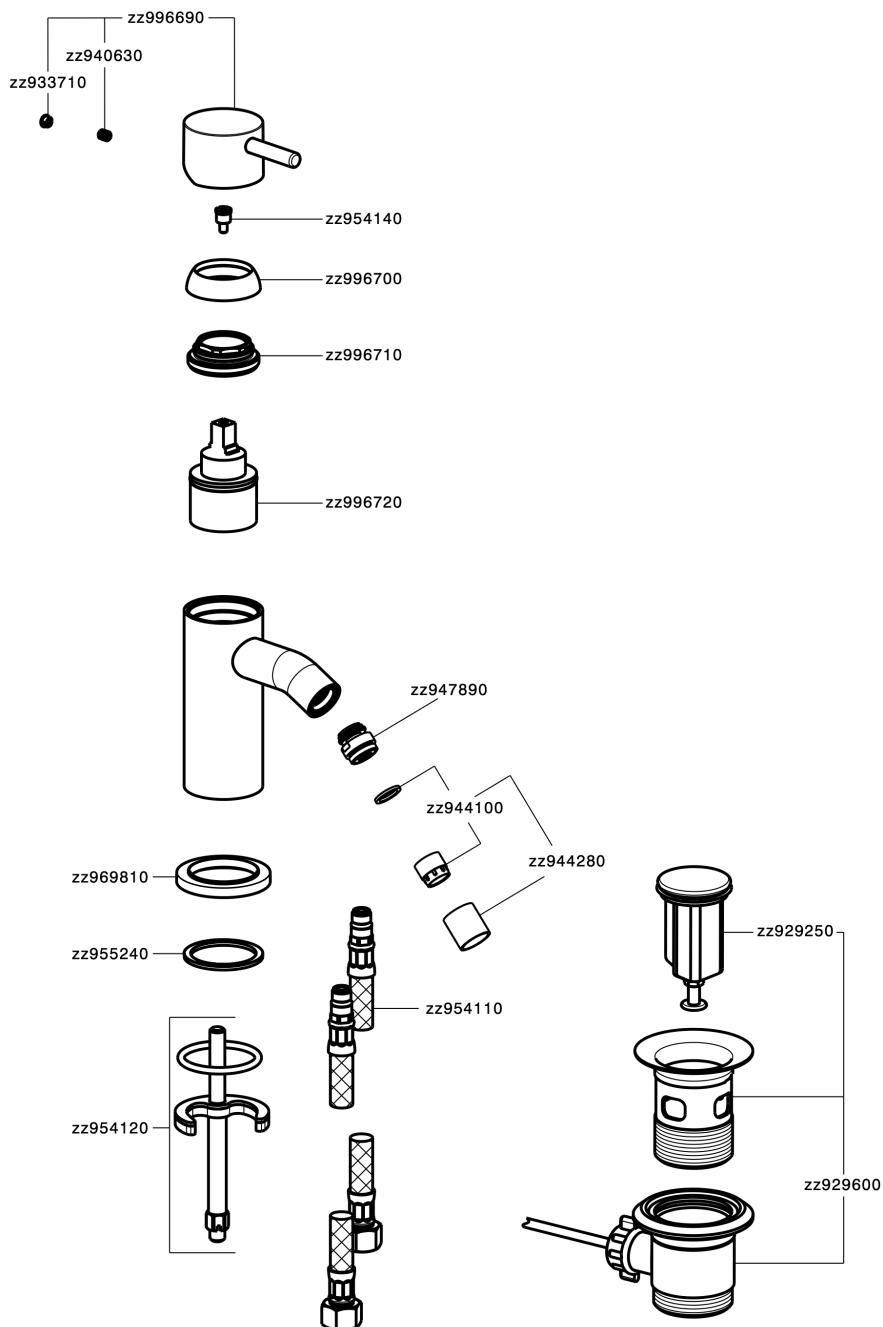

## Single lever bidet mixer NUOVA LESS\_LN000560

MODEL **LN000560**

Single lever bidet mixer, without waste, G.3/8" stainless steel flexible hoses

### CHARACTERISTICS

Cartridge Spare Parts **ZZ99672000**

**35 mm Cartridge**

### EcoStop

EcoStop feature limits water flow to approximately 50% of maximum output with one point of resistance on setting. Push slightly past the middle stop only when full water output is required. This will save water up to 50%.

## Single lever bidet mixer NUOVA LESS\_LN000560

LN000560

<https://en.cisal.it/single-lever-bidet-mixer-nuova-less-ln000560>

2026-06-09