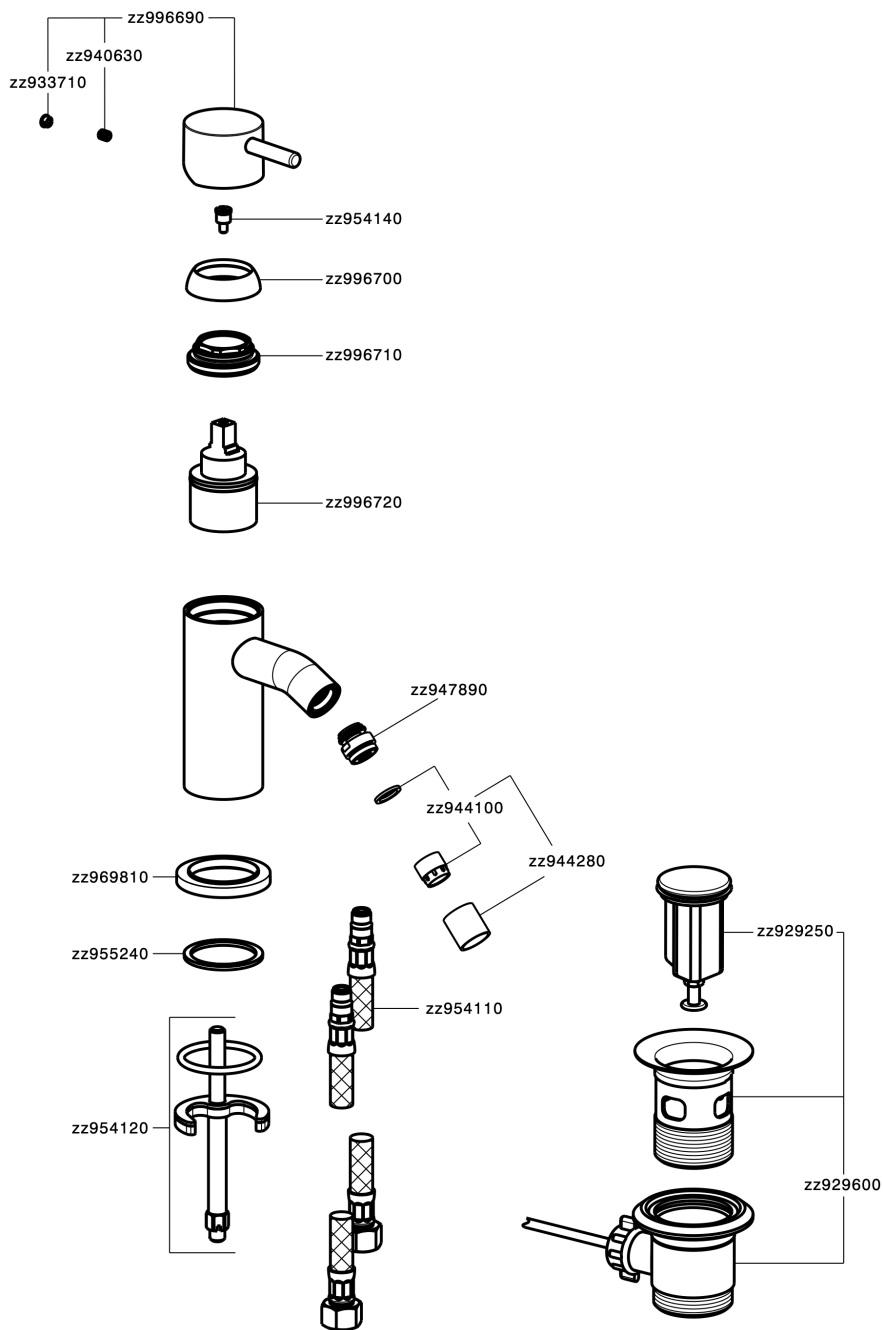

Single lever bidet mixer NUOVA LESS_LN000560

LN000560

<https://en.cisal.it/single-lever-bidet-mixer-nuova-less-ln000560>

2026-04-25