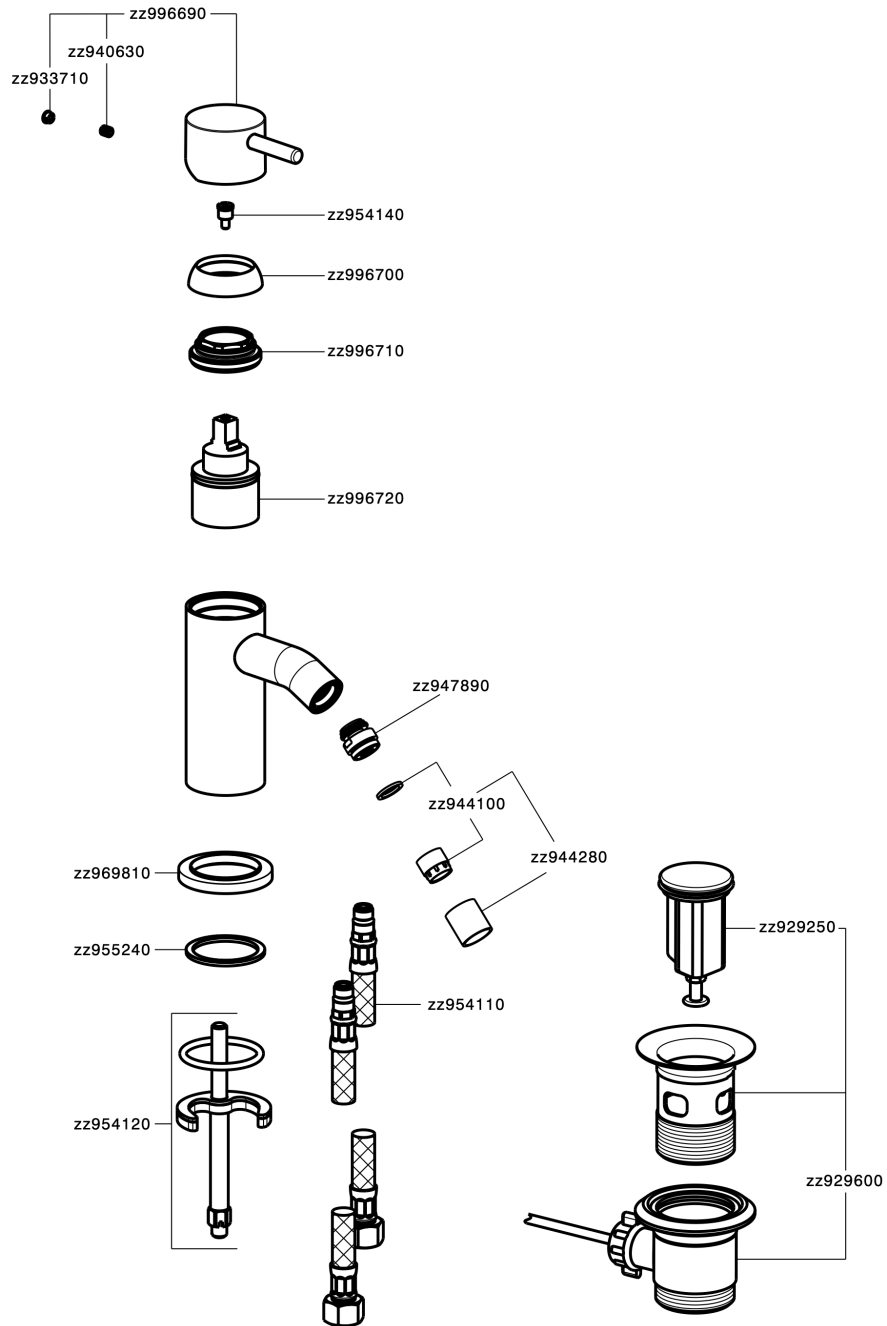

## Single lever bidet mixer NUOVA LESS\_LN000560

LN000560

<https://en.cisal.it/single-lever-bidet-mixer-nuova-less-ln000560>

2026-06-04