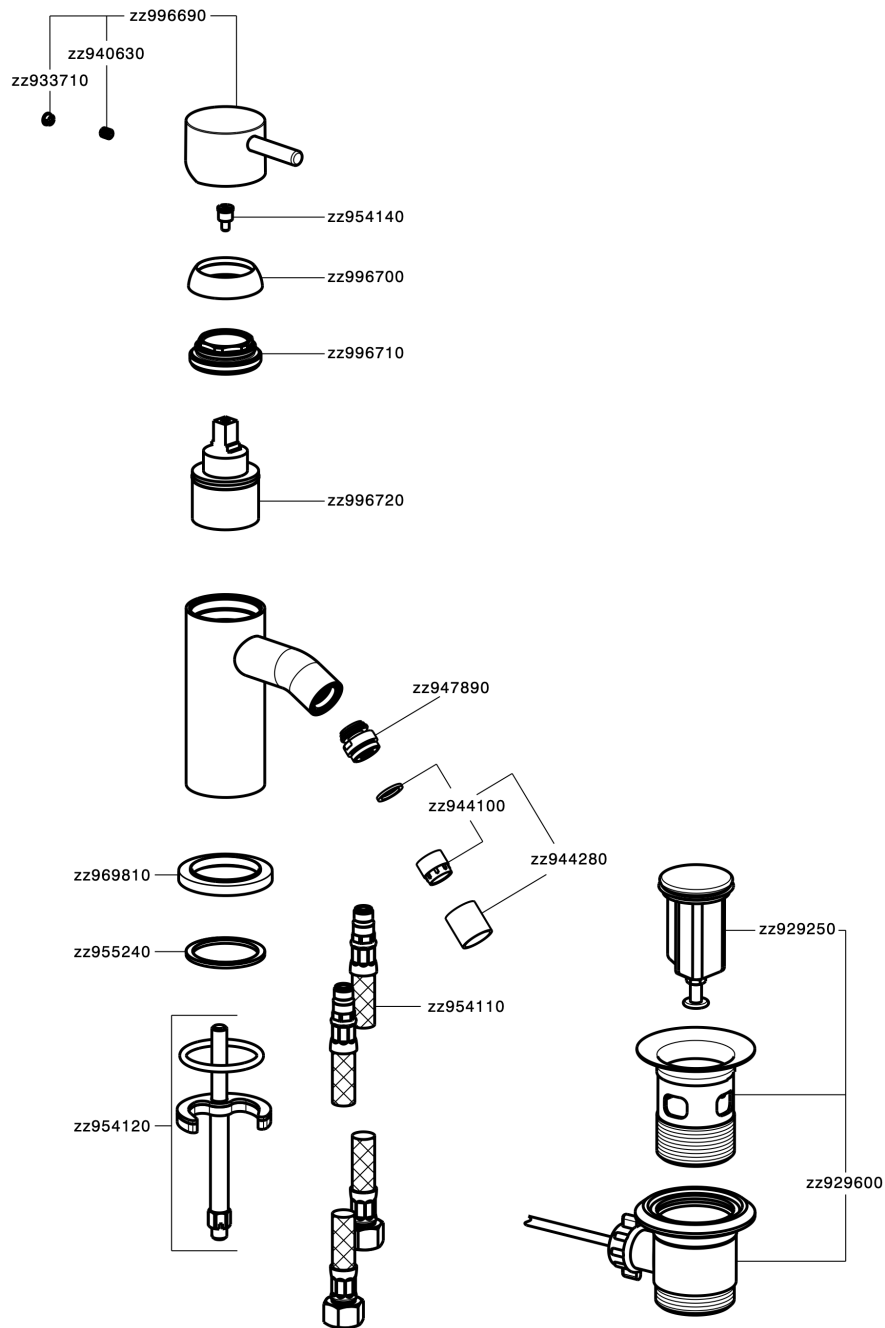

Single lever bidet mixer NUOVA LESS_LN000560

LN000560

<https://en.cisal.it/single-lever-bidet-mixer-nuova-less-ln000560>

2026-06-25