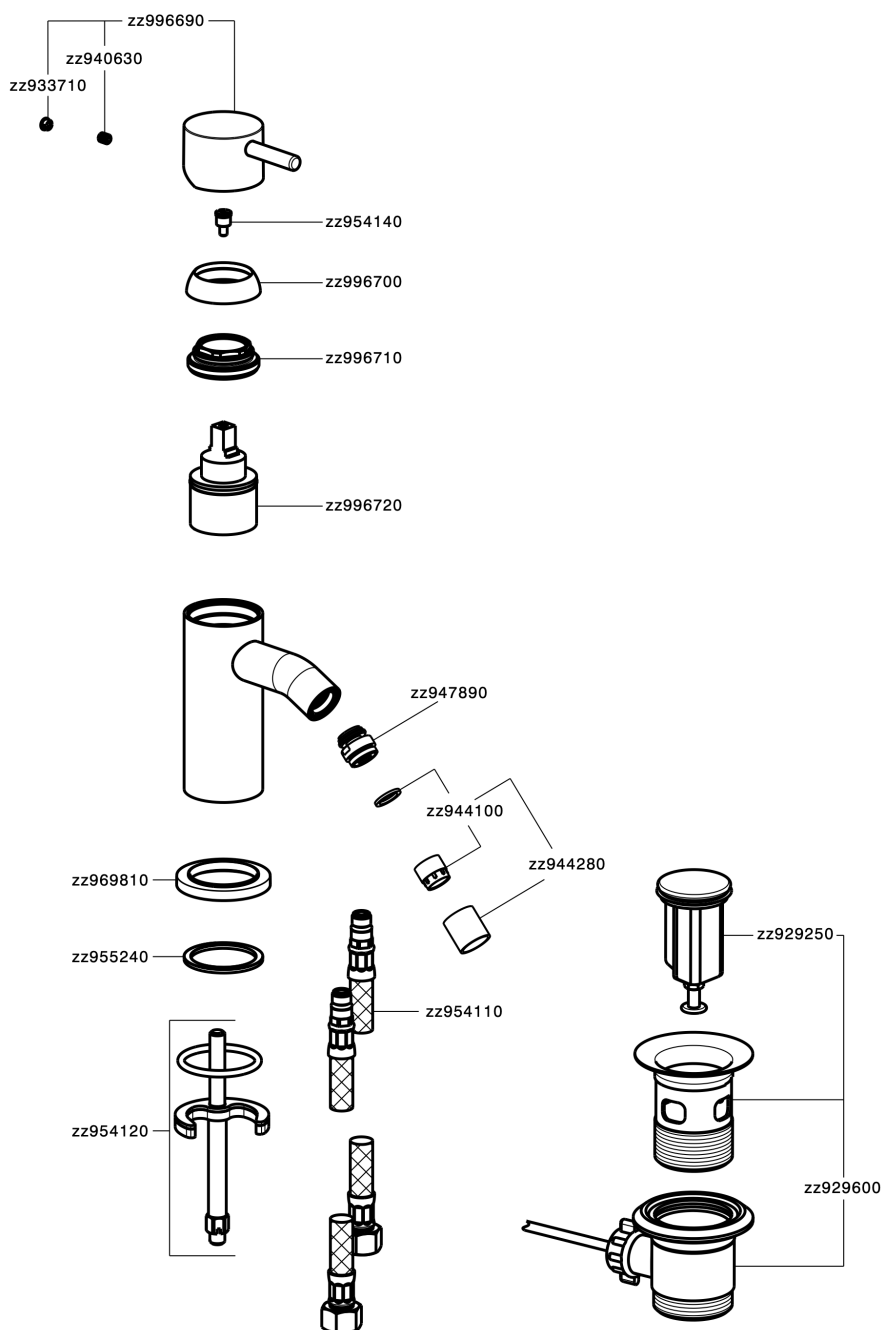

## Single lever bidet mixer NUOVA LESS\_LN000560

LN000560

<https://en.cisal.it/single-lever-bidet-mixer-nuova-less-ln000560>

2026-04-24