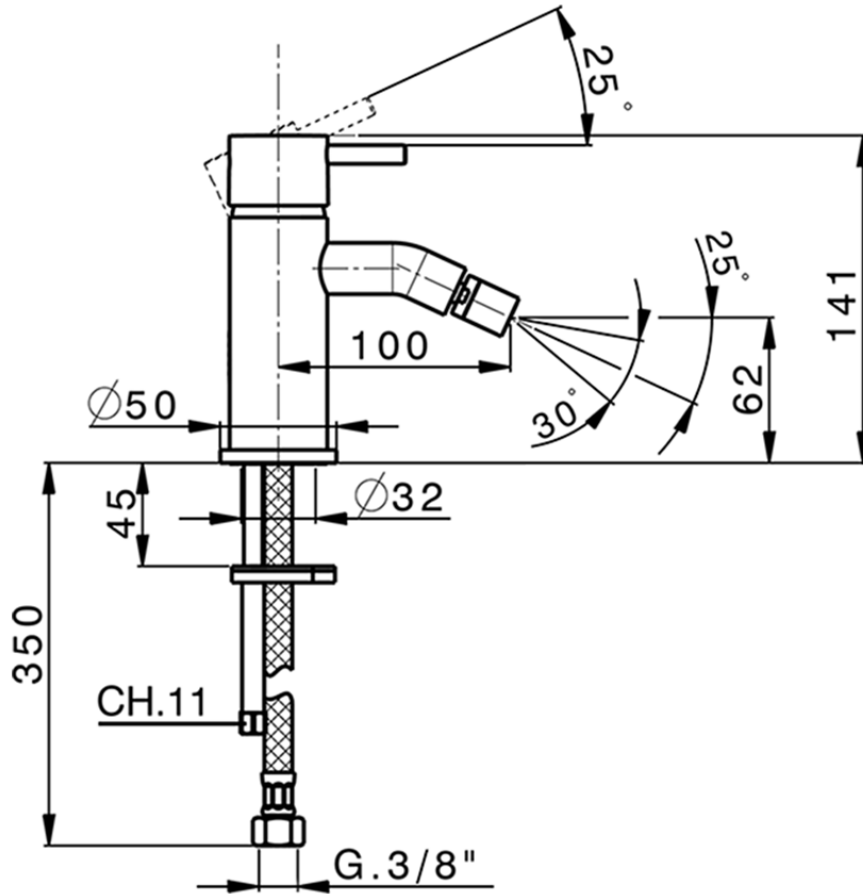

Single lever bidet mixer NUOVA LESS_LN000560

LN000560

<https://en.cisal.it/single-lever-bidet-mixer-nuova-less-ln000560>

2026-04-24