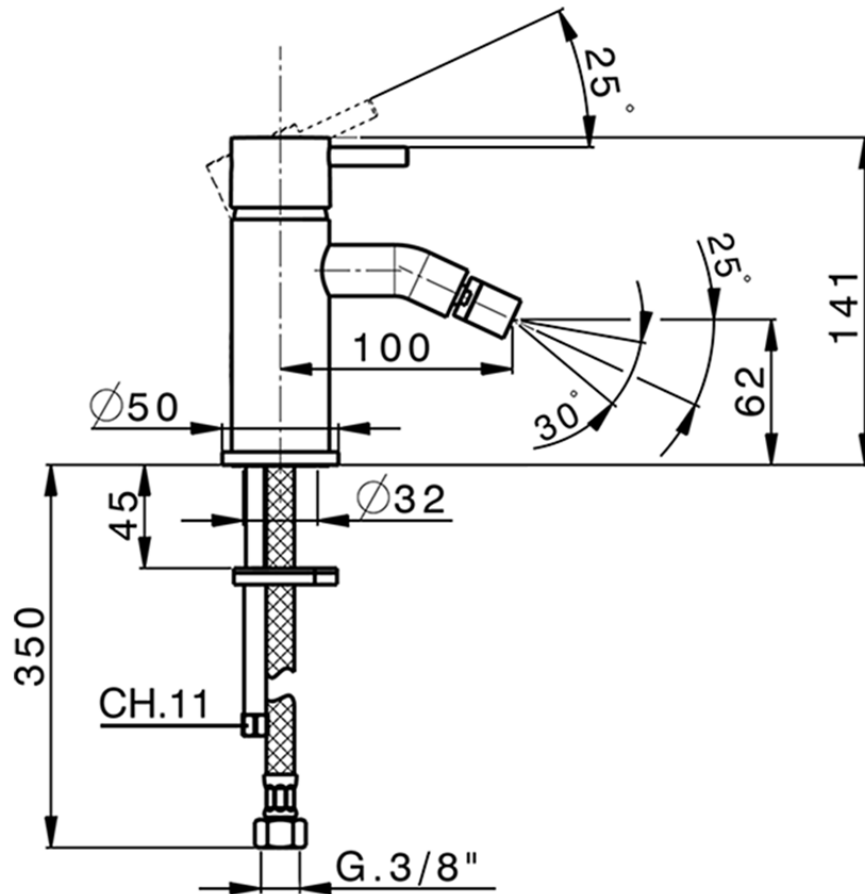

Single lever bidet mixer NUOVA LESS_LN000560

LN000560

<https://en.cisal.it/single-lever-bidet-mixer-nuova-less-ln000560>

2026-06-25