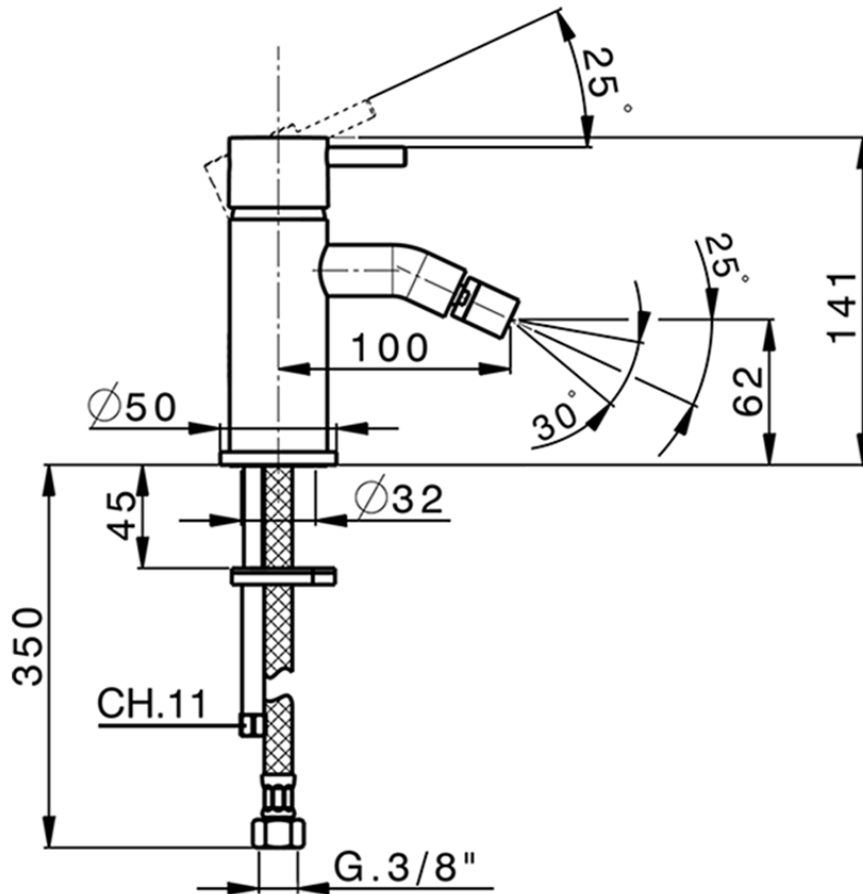

Single lever bidet mixer NUOVA LESS_LN000560

LN000560

<https://en.cisal.it/single-lever-bidet-mixer-nuova-less-ln000560>

2026-06-04