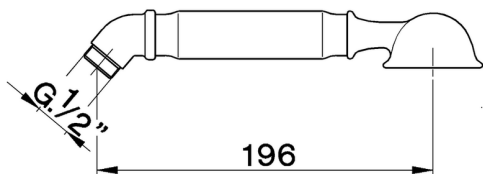

21 21 Chrome

24 24 Gold

26 26 Old Copper

27 27 Old Bronze

2A 2A Satin Brushed Nickel

CHARACTERISTICS