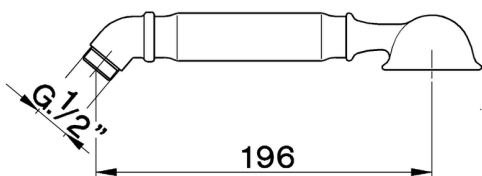

Arcana handshower SHOWER_DS014110

MODEL **DS014110**

Arcana handshower, one spray

AVAILABLE FINISHINGS

- **21** 21 Chrome
- **24** 24 Gold
- **26** 26 Old Copper
- **27** 27 Old Bronze
- **2A** 2A Satin Brushed Nickel

CHARACTERISTICS