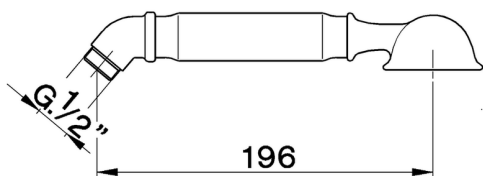

Arcana handshower SHOWER_DS014110

MODEL **DS014110**

Arcana handshower, one spray

AVAILABLE FINISHINGS

- **21** 21 Chrome
- **24** 24 Gold
- **26** 26 Old Copper
- **27** 27 Old Bronze
- **2A** 2A Satin Brushed Nickel

CHARACTERISTICS