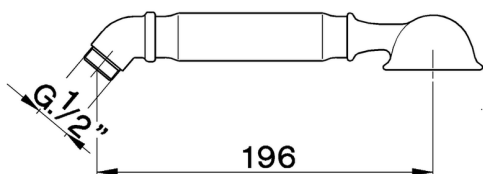

Arcana handshower SHOWER_DS014110

MODEL **DS014110**

Arcana handshower, one spray

AVAILABLE FINISHINGS

- **21** 21 Chrome
- **24** 24 Gold
- **26** 26 Old Copper
- **27** 27 Old Bronze
- **2A** 2A Satin Brushed Nickel

CHARACTERISTICS