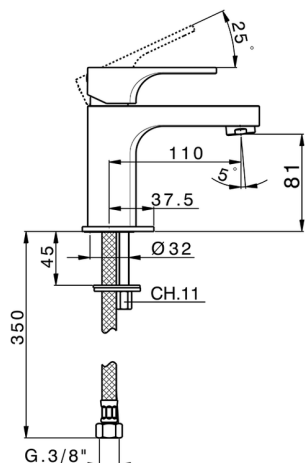

## Single lever basin mixer CUBIC\_CU000541

MODEL **CU000541**

Single lever basin mixer, without automatic pop-up waste, G.3/8" stainless steel flexible hoses

### CHARACTERISTICS

Cartridge Spare Parts **ZZ94240000**

**25 mm Cartridge**

## Single lever basin mixer CUBIC\_CU000541

CU000541

<https://en.cisal.it/single-lever-basin-mixer-cubic-cu000541>

2025-01-07