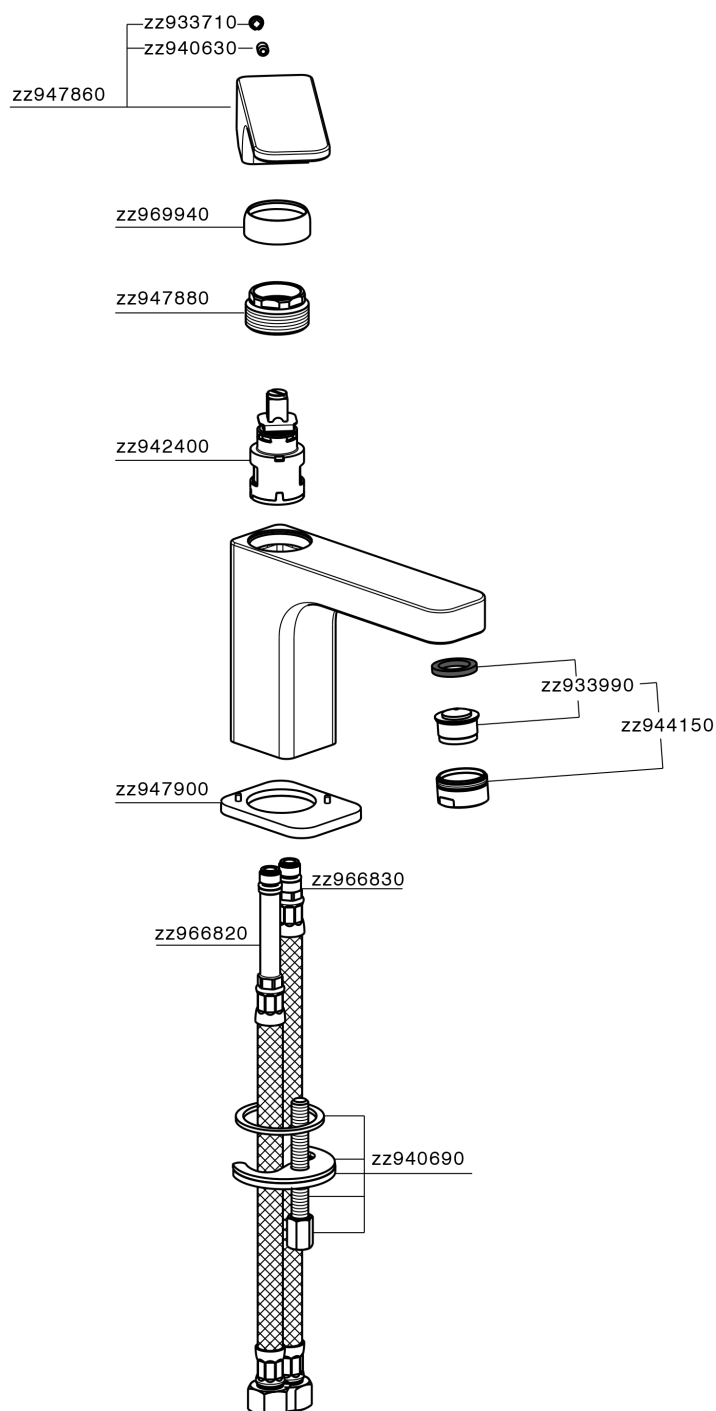

## Single lever basin mixer CUBIC\_CU000541

MODEL **CU000541**

Single lever basin mixer, without automatic pop-up waste, G.3/8" stainless steel flexible hoses

### CHARACTERISTICS

Cartridge Spare Parts **ZZ94240000**

**25 mm Cartridge**

## Single lever basin mixer CUBIC\_CU000541

CU000541

<https://en.cisal.it/single-lever-basin-mixer-cubic-cu000541>

2025-01-07