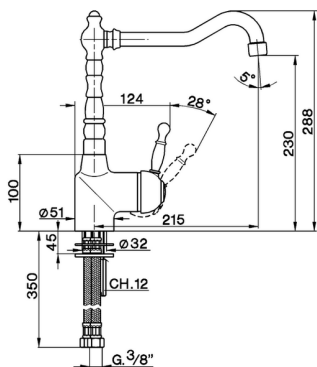

Single lever sink mixer ARCANA ROYAL_AY002530

MODEL **AY002530**

Single lever sink mixer, swivel spout, G.3/8" stainless steel flexible hoses

AVAILABLE FINISHINGS

-  **21** 21 Chrome
-  **24** 24 Gold
-  **26** 26 Old Copper
-  **27** 27 Old Bronze
-  **2A** 2A Satin Brushed Nickel
-  **74** 74 Chrome/Gold

CHARACTERISTICS

Cartridge Spare Parts **ZZ92909000**

43 mm Cartridge