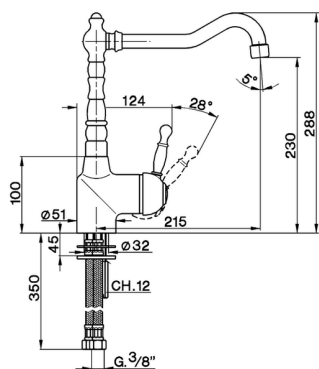

## Single lever sink mixer ARCANA ROYAL\_AY002530

MODEL **AY002530**

Single lever sink mixer, swivel spout, G.3/8" stainless steel flexible hoses

### CHARACTERISTICS

Cartridge Spare Parts **ZZ92909000**

**43 mm Cartridge**