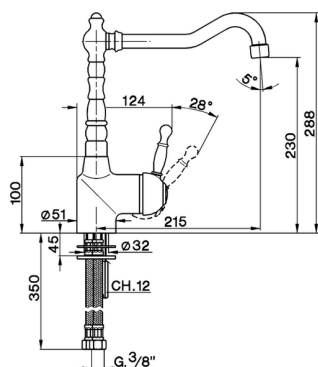

## Single lever sink mixer ARCANA ROYAL\_AY002530

MODEL **AY002530**

Single lever sink mixer, swivel spout, G.3/8" stainless steel flexible hoses

### CHARACTERISTICS

Cartridge Spare Parts **ZZ92909000**

**43 mm Cartridge**