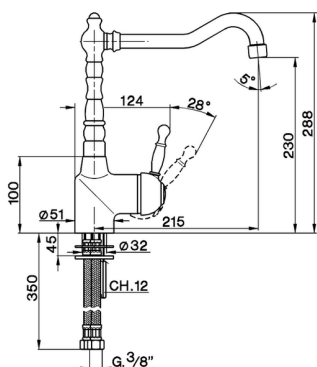

Single lever sink mixer ARCANA ROYAL_AY002530

MODEL **AY002530**

Single lever sink mixer, swivel spout, G.3/8" stainless steel flexible hoses

AVAILABLE FINISHINGS

-  **21** 21 Chrome
-  **24** 24 Gold
-  **26** 26 Old Copper
-  **27** 27 Old Bronze
-  **2A** 2A Satin Brushed Nickel
-  **74** 74 Chrome/Gold

CHARACTERISTICS

Cartridge Spare Parts **ZZ92909000**

43 mm Cartridge