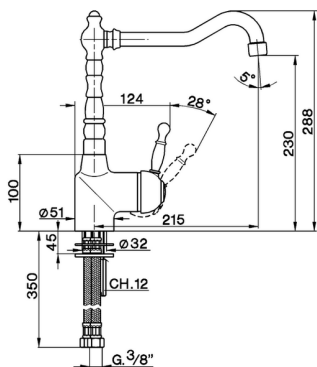

## Single lever sink mixer ARCANA ROYAL\_AY002530

MODEL **AY002530**

Single lever sink mixer, swivel spout, G.3/8" stainless steel flexible hoses

### CHARACTERISTICS

Cartridge Spare Parts **ZZ92909000**

**43 mm Cartridge**