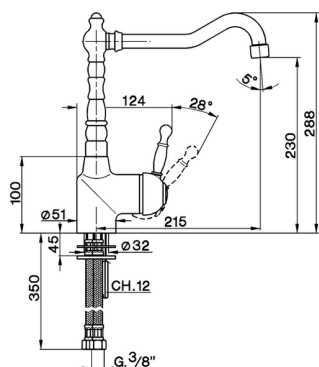

Single lever sink mixer ARCANA ROYAL_AY002530

MODEL **AY002530**

Single lever sink mixer, swivel spout, G.3/8" stainless steel flexible hoses

AVAILABLE FINISHINGS

-  **21** 21 Chrome
-  **24** 24 Gold
-  **26** 26 Old Copper
-  **27** 27 Old Bronze
-  **2A** 2A Satin Brushed Nickel
-  **74** 74 Chrome/Gold

CHARACTERISTICS

Cartridge Spare Parts **ZZ92909000**

43 mm Cartridge