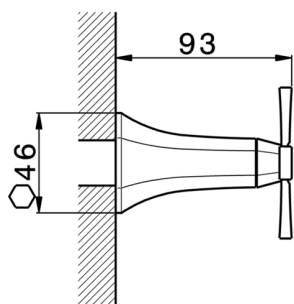

2 outlet diverter exposed part **CHERIE_CX002000**

MODEL **CX002000**

2 outlet diverter exposed part, without concealed part, for item ZA002000

AVAILABLE FINISHINGS

- 
6T 6T Chrome/Matt Black
- 
7C 7C Gold/Matt Black
- 
7D 7D Polished Nickel/Matt Black
- 
7E 7E Rose Gold/Matt Black

CHARACTERISTICS

Installation **Concealed**
 Required concealed parts **ZA002000**

2 outlet diverter concealed part CONCEALED_ZA002000

MODEL **ZA002000**

2 outlet diverter concealed part, hot water inlet, cold water inlet, without closure