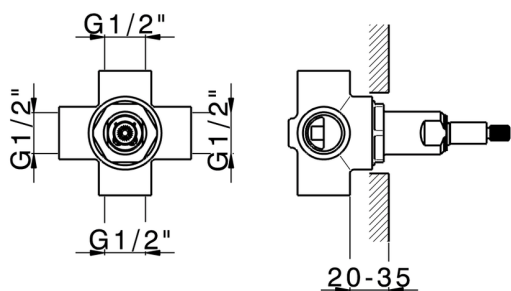

2 outlet diverter concealed part CONCEALED_ZA002000

MODEL **ZA002000**

2 outlet diverter concealed part, hot water inlet, cold water inlet, without closure

AVAILABLE FINISHINGS

04 04 Without finishing

CHARACTERISTICS

Concealed **1**

2024-10-18