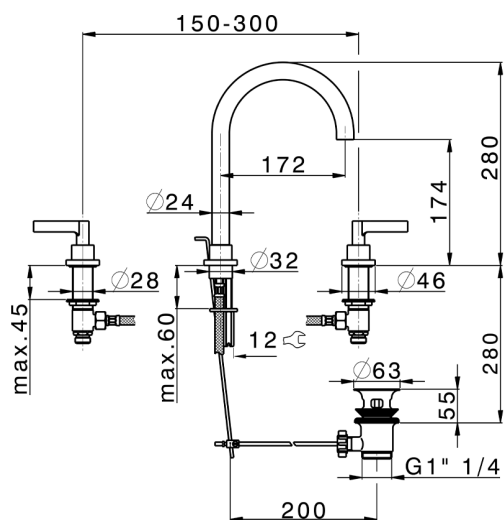

3 hole washbasin mixer GRACE_GL001060

MODEL **GL001060**

3 hole washbasin mixer, with automatic 1"1/4 automatic pop-up waste

AVAILABLE FINISHINGS

- **21** 21 Chrome
- **2F** 2F Brushed Nickel
- **2W** 2W Brushed Gold
- **5H** 5H Dark Brass Brushed
- **5L** 5L Brushed Black Titanium
- **6T** 6T Chrome/Matt Black

CHARACTERISTICS

2024-09-16