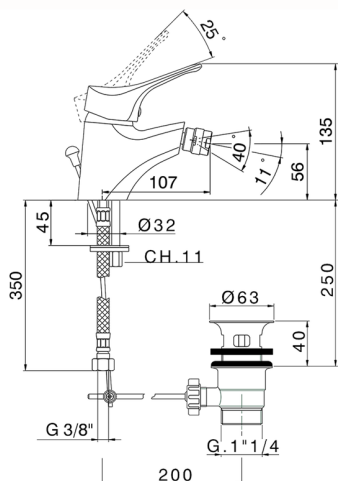

Single lever bidet mixer MITO3_M3000550

MODEL **M3000550**

Single lever bidet mixer, with automatic 1"1/4 automatic pop-up waste, G.3/8" stainless steel flexible hoses

AVAILABLE FINISHINGS

21 21 Chrome

CHARACTERISTICS

Cartridge Spare Parts **ZZ95273000**

40 mm Cartridge

Single lever bidet mixer MITO3_M3000550

M3000550

<https://en.cisal.it/single-lever-bidet-mixer-mito3-m3000550>

2026-06-25