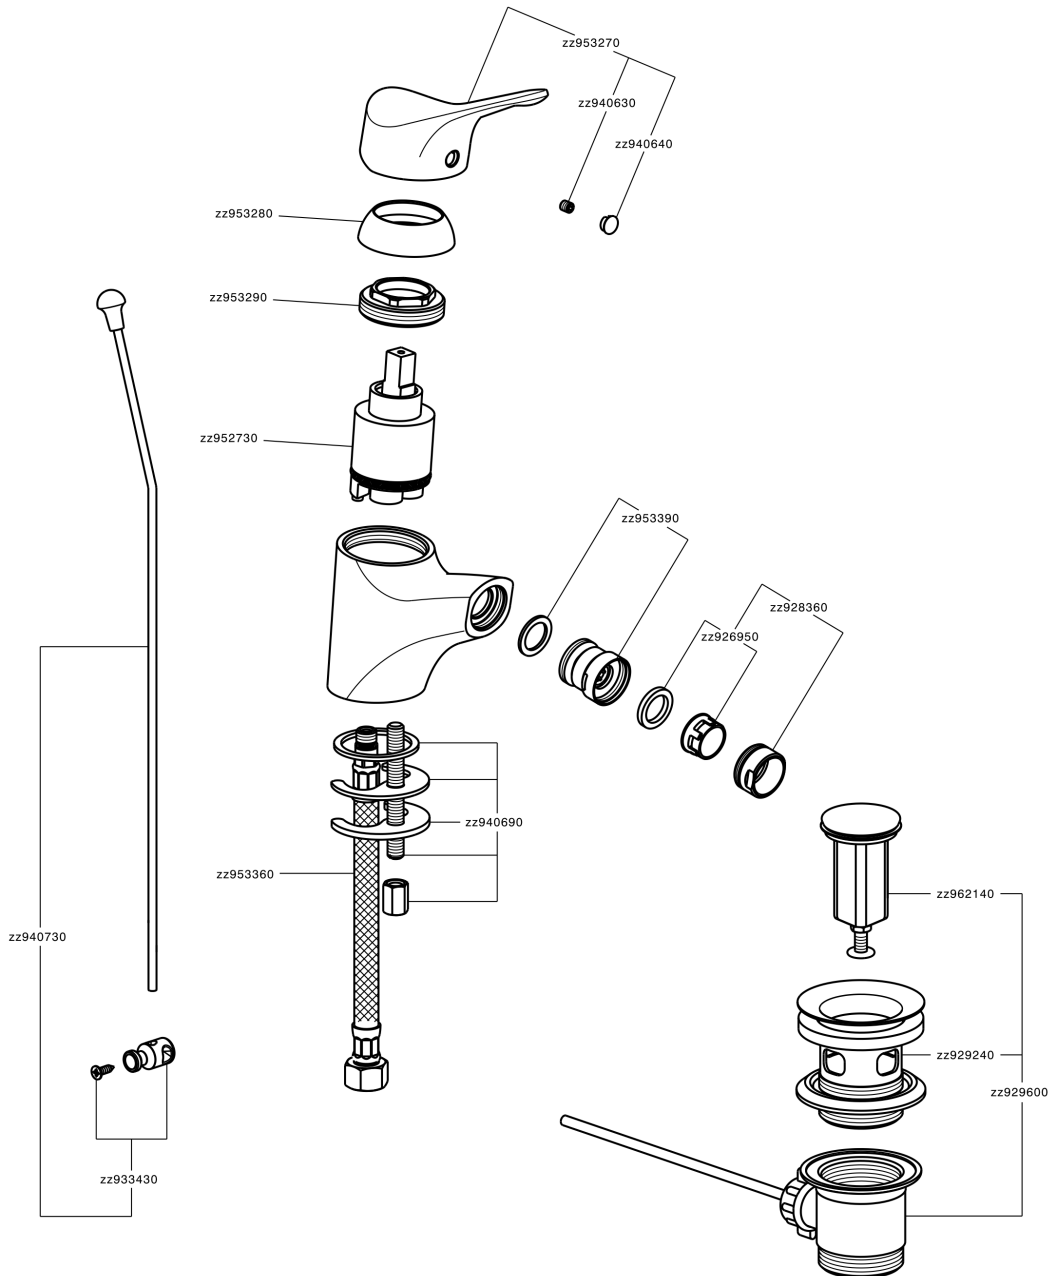

Single lever bidet mixer MITO3_M3000550

MODEL **M3000550**

Single lever bidet mixer, with automatic 1"1/4 automatic pop-up waste, G.3/8" stainless steel flexible hoses

AVAILABLE FINISHINGS

CHARACTERISTICS

Cartridge Spare Parts **ZZ95273000**

40 mm Cartridge

Single lever bidet mixer MITO3_M3000550

M3000550

<https://en.cisal.it/single-lever-bidet-mixer-mito3-m3000550>

2026-05-15