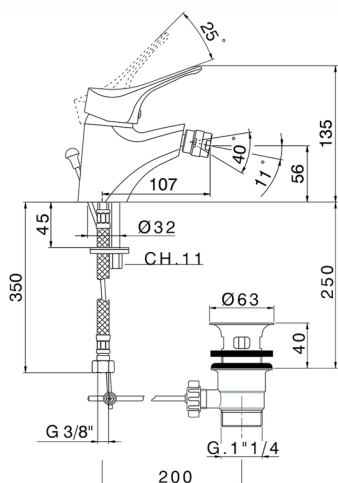

## Single lever bidet mixer MITO3\_M3000550

MODEL **M3000550**

Single lever bidet mixer, with automatic 1"1/4 automatic pop-up waste, G.3/8" stainless steel flexible hoses

AVAILABLE FINISHINGS

CHARACTERISTICS

Cartridge Spare Parts **ZZ95273000**

**40 mm Cartridge**

## Single lever bidet mixer MITO3\_M3000550

M3000550

<https://en.cisal.it/single-lever-bidet-mixer-mito3-m3000550>

2026-06-04