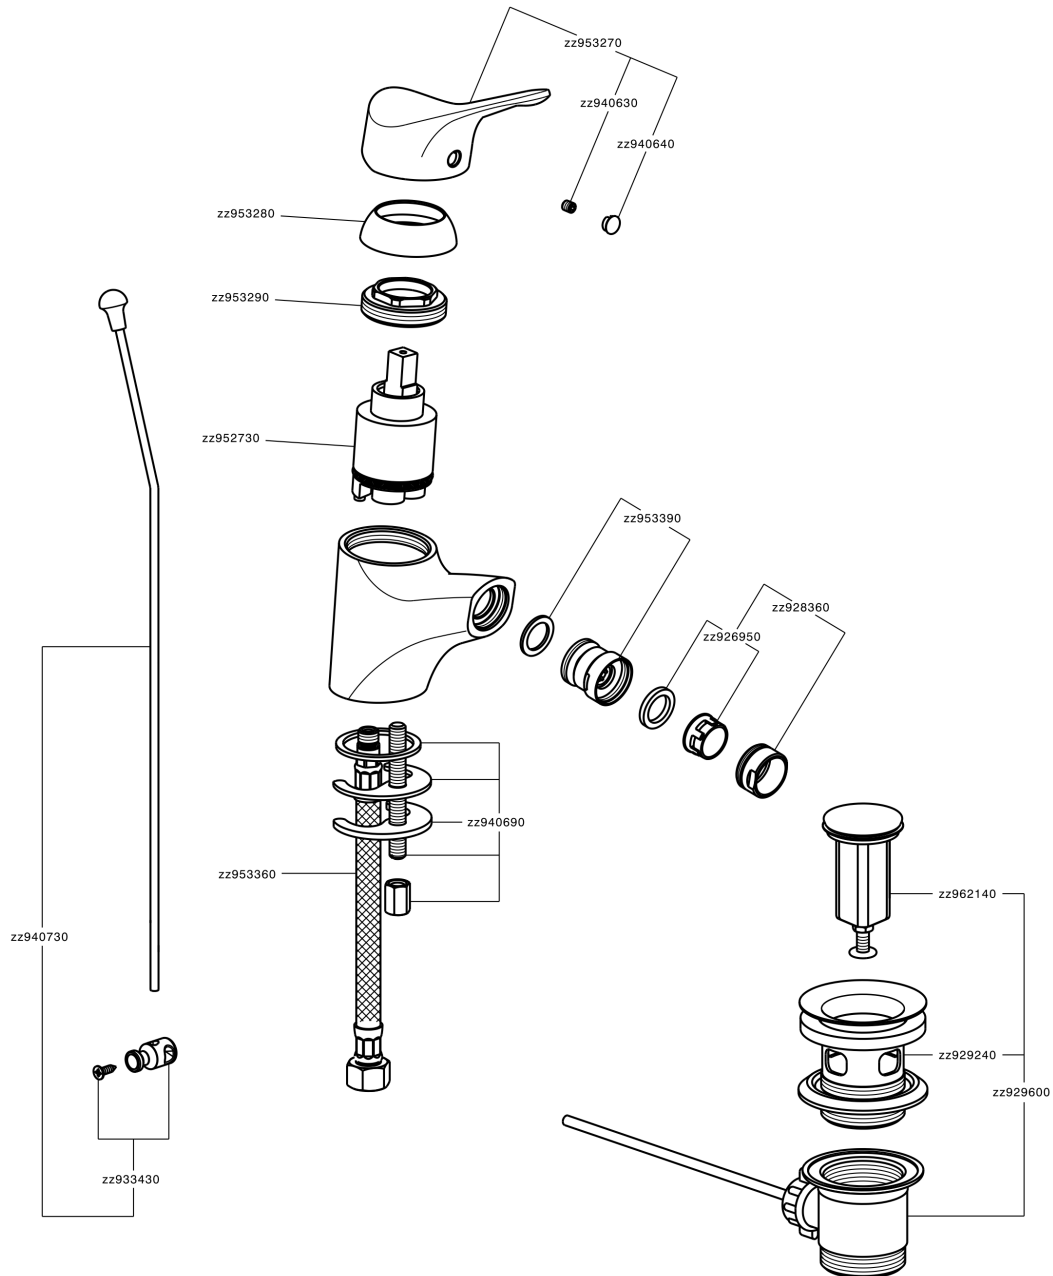

Single lever bidet mixer MITO3_M3000550

MODEL **M3000550**

Single lever bidet mixer, with automatic 1"1/4 automatic pop-up waste, G.3/8" stainless steel flexible hoses

AVAILABLE FINISHINGS

21 21 Chrome

CHARACTERISTICS

Cartridge Spare Parts **ZZ95273000**

40 mm Cartridge

Single lever bidet mixer MITO3_M3000550

M3000550

<https://en.cisal.it/single-lever-bidet-mixer-mito3-m3000550>

2026-06-25