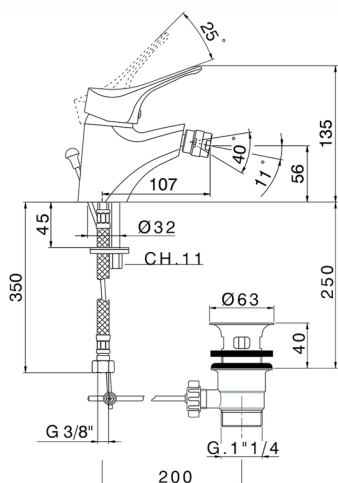

Single lever bidet mixer MITO3_M3000550

MODEL **M3000550**

Single lever bidet mixer, with automatic 1"1/4 automatic pop-up waste, G.3/8" stainless steel flexible hoses

AVAILABLE FINISHINGS

CHARACTERISTICS

Cartridge Spare Parts **ZZ95273000**

40 mm Cartridge

Single lever bidet mixer MITO3_M3000550

M3000550

<https://en.cisal.it/single-lever-bidet-mixer-mito3-m3000550>

2026-04-04