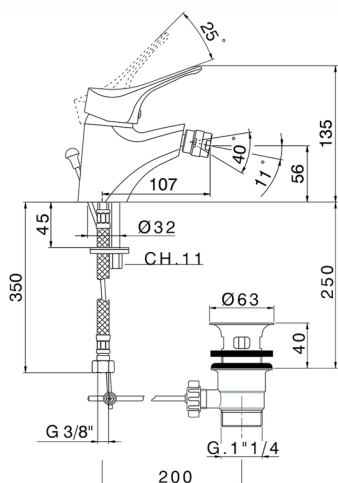

Single lever bidet mixer MITO3_M3000550

MODEL **M3000550**

Single lever bidet mixer, with automatic 1"1/4 automatic pop-up waste, G.3/8" stainless steel flexible hoses

AVAILABLE FINISHINGS

CHARACTERISTICS

Cartridge Spare Parts **ZZ95273000**

40 mm Cartridge

Single lever bidet mixer MITO3_M3000550

M3000550

<https://en.cisal.it/single-lever-bidet-mixer-mito3-m3000550>

2026-05-15