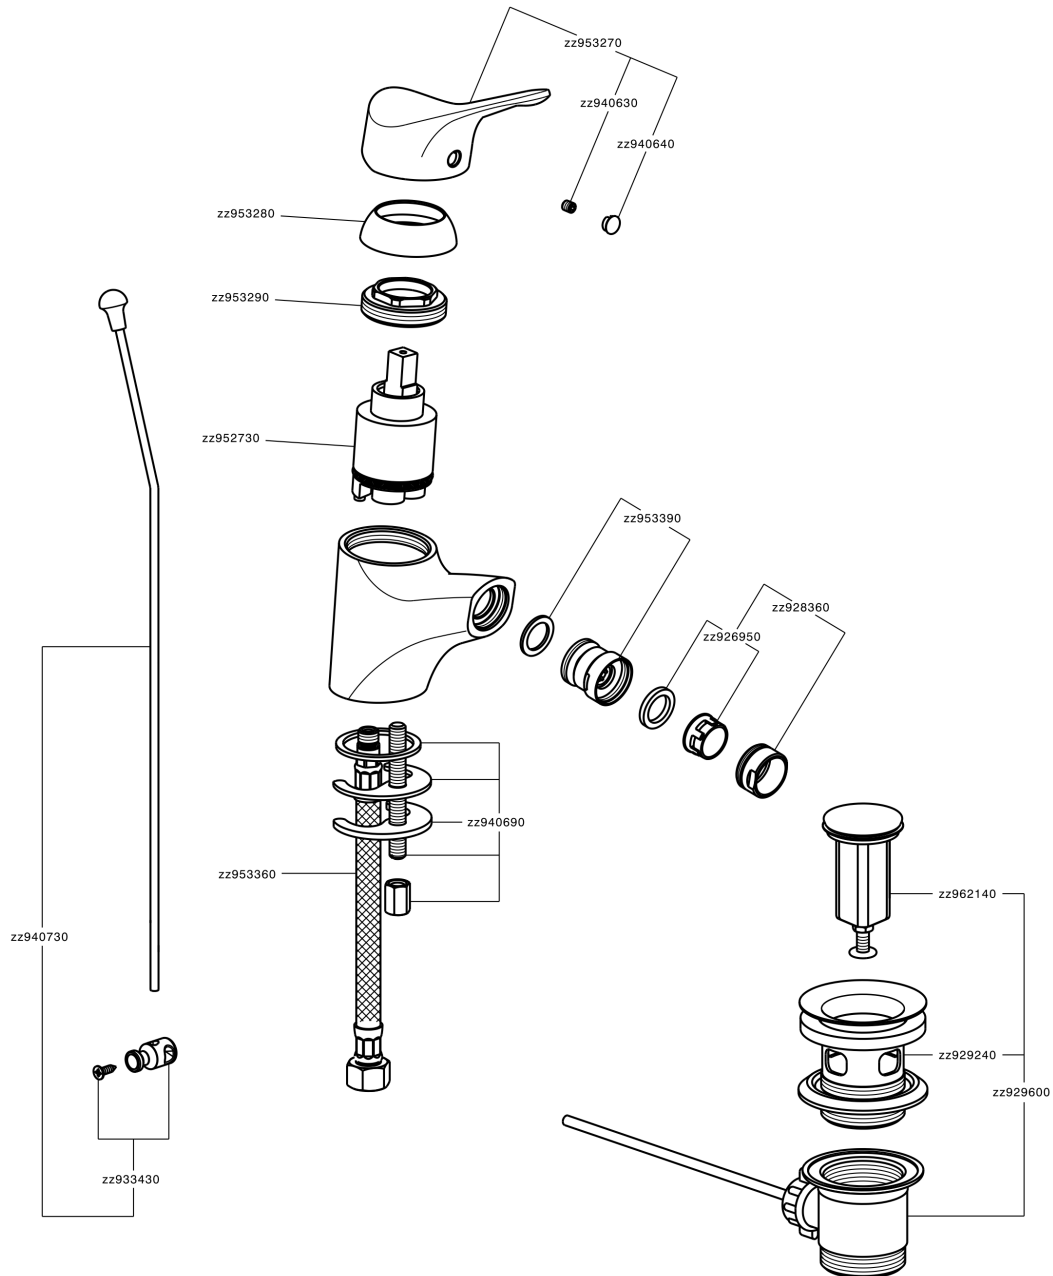

Single lever bidet mixer MITO3_M3000550

MODEL **M3000550**

Single lever bidet mixer, with automatic 1"1/4 automatic pop-up waste, G.3/8" stainless steel flexible hoses

AVAILABLE FINISHINGS

CHARACTERISTICS

Cartridge Spare Parts **ZZ95273000**

40 mm Cartridge

Single lever bidet mixer MITO3_M3000550

M3000550

<https://en.cisal.it/single-lever-bidet-mixer-mito3-m3000550>

2026-04-04