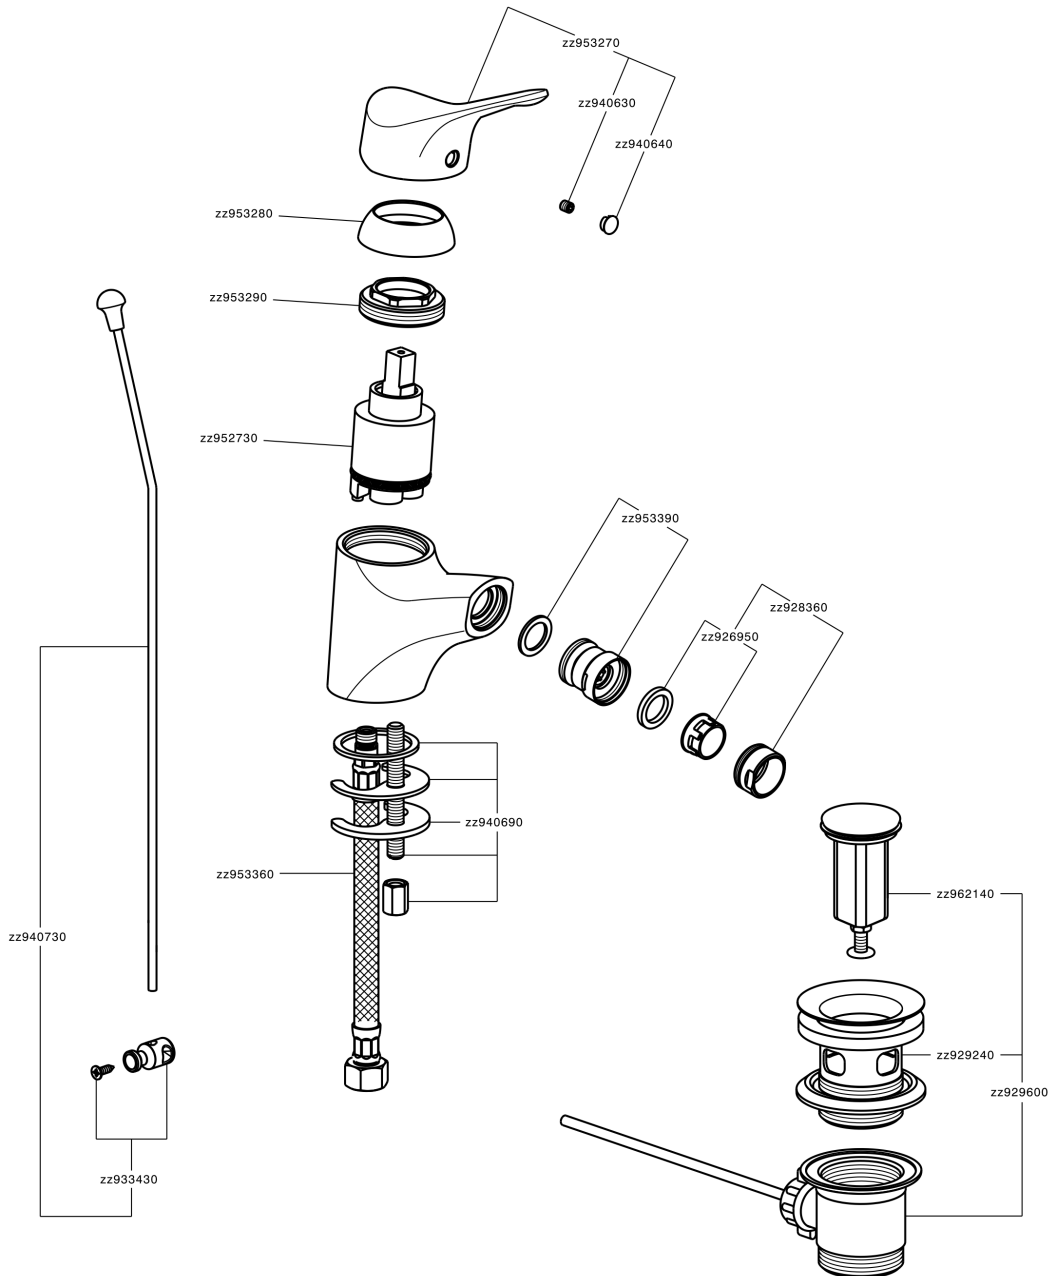

## Single lever bidet mixer MITO3\_M3000550

MODEL **M3000550**

Single lever bidet mixer, with automatic 1"1/4 automatic pop-up waste, G.3/8" stainless steel flexible hoses

AVAILABLE FINISHINGS

CHARACTERISTICS

Cartridge Spare Parts **ZZ95273000**

**40 mm Cartridge**

## Single lever bidet mixer MITO3\_M3000550

M3000550

<https://en.cisal.it/single-lever-bidet-mixer-mito3-m3000550>

2026-06-04