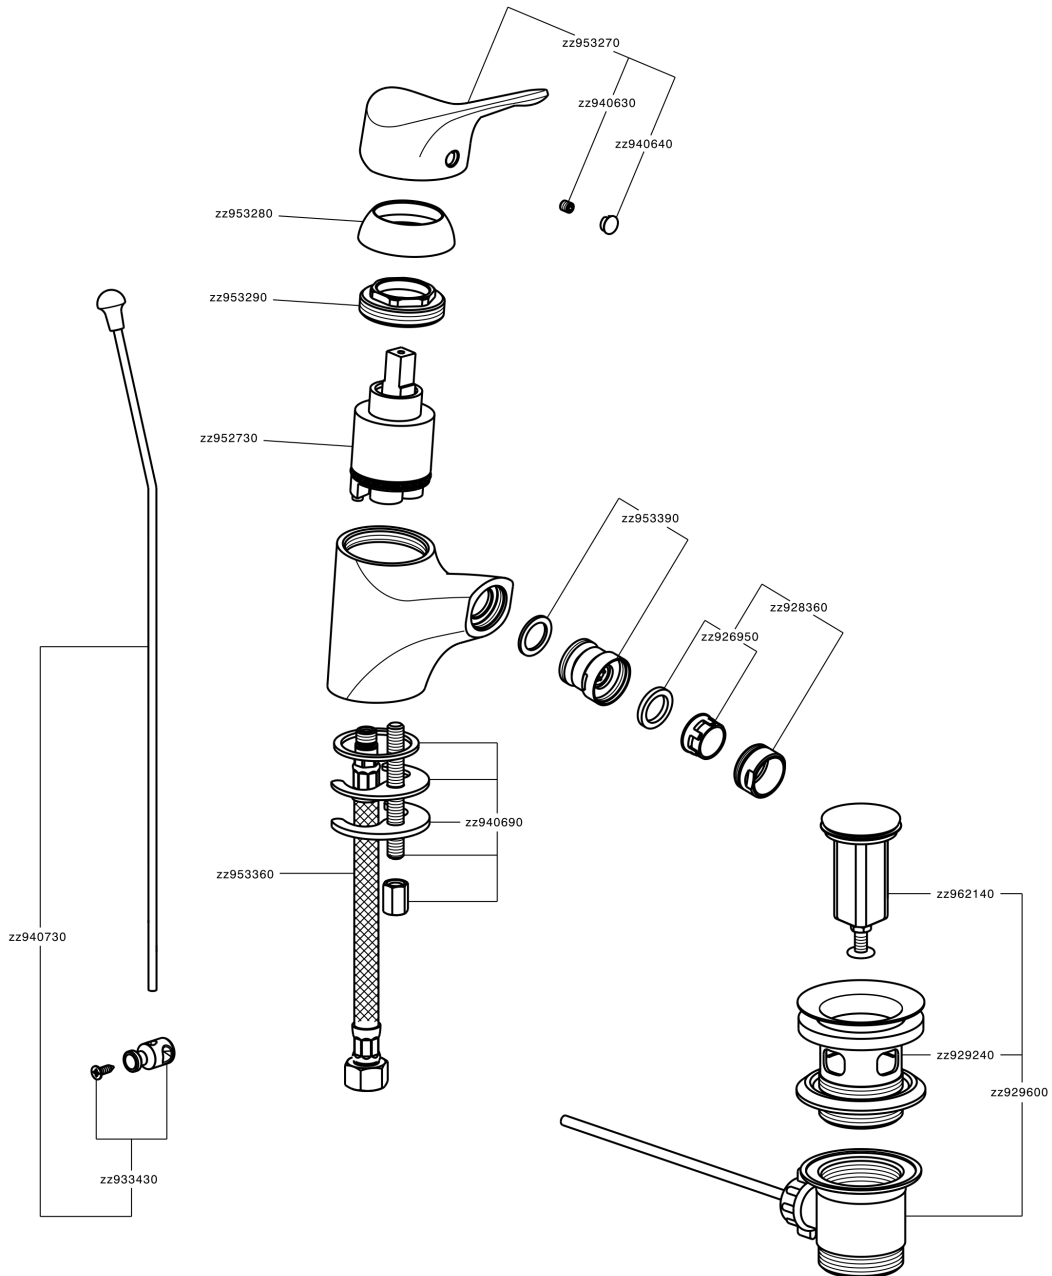

Single lever bidet mixer MITO3_M3000550

M3000550

<https://en.cisal.it/single-lever-bidet-mixer-mito3-m3000550>

2026-06-13