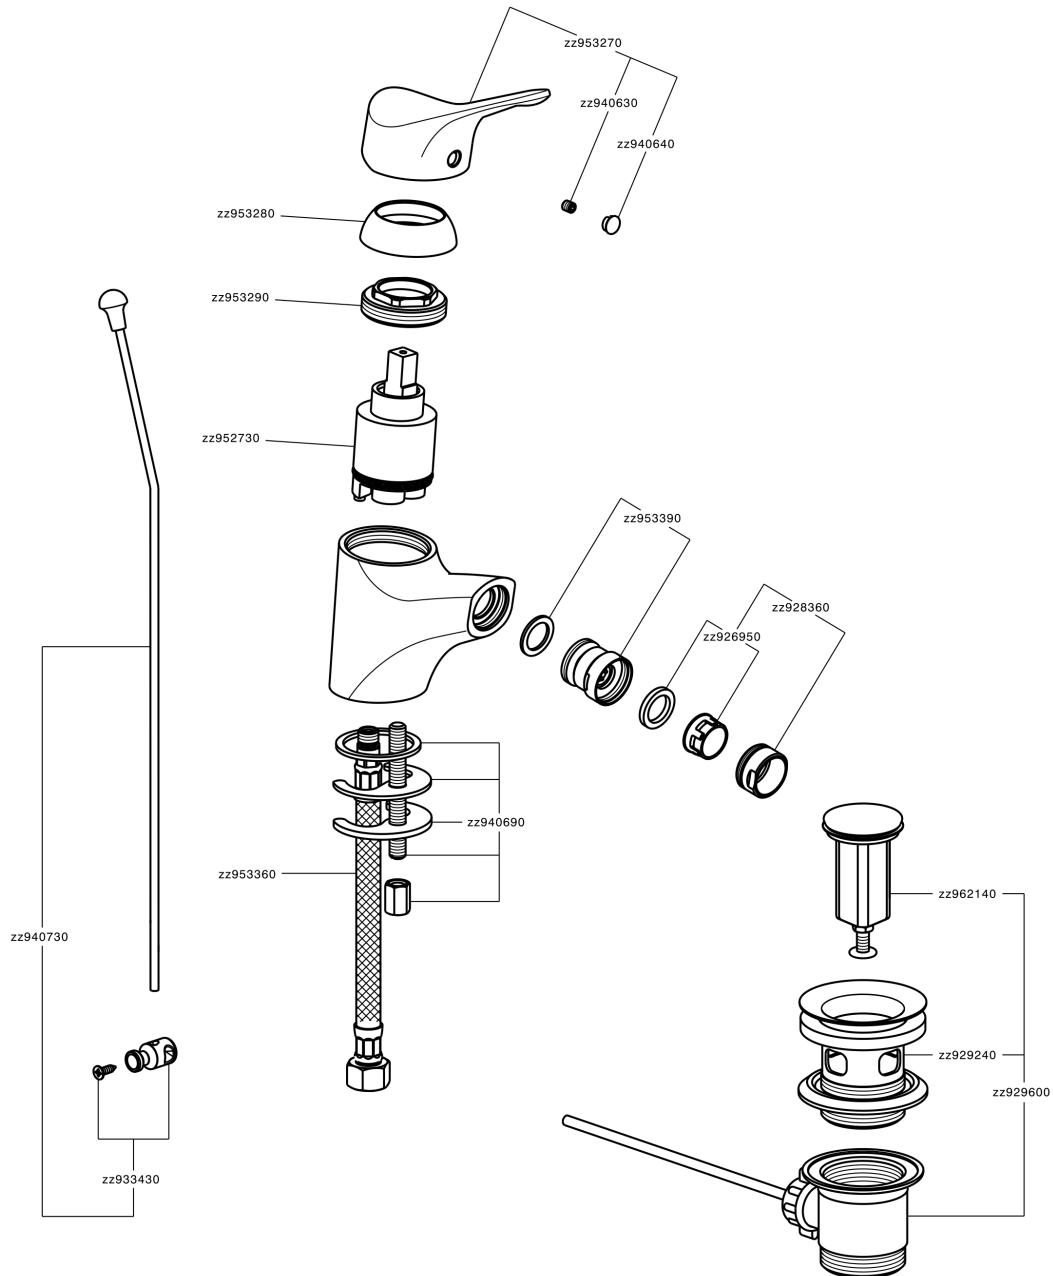

Single lever bidet mixer MITO3_M3000550

M3000550

<https://en.cisal.it/single-lever-bidet-mixer-mito3-m3000550>

2026-04-04