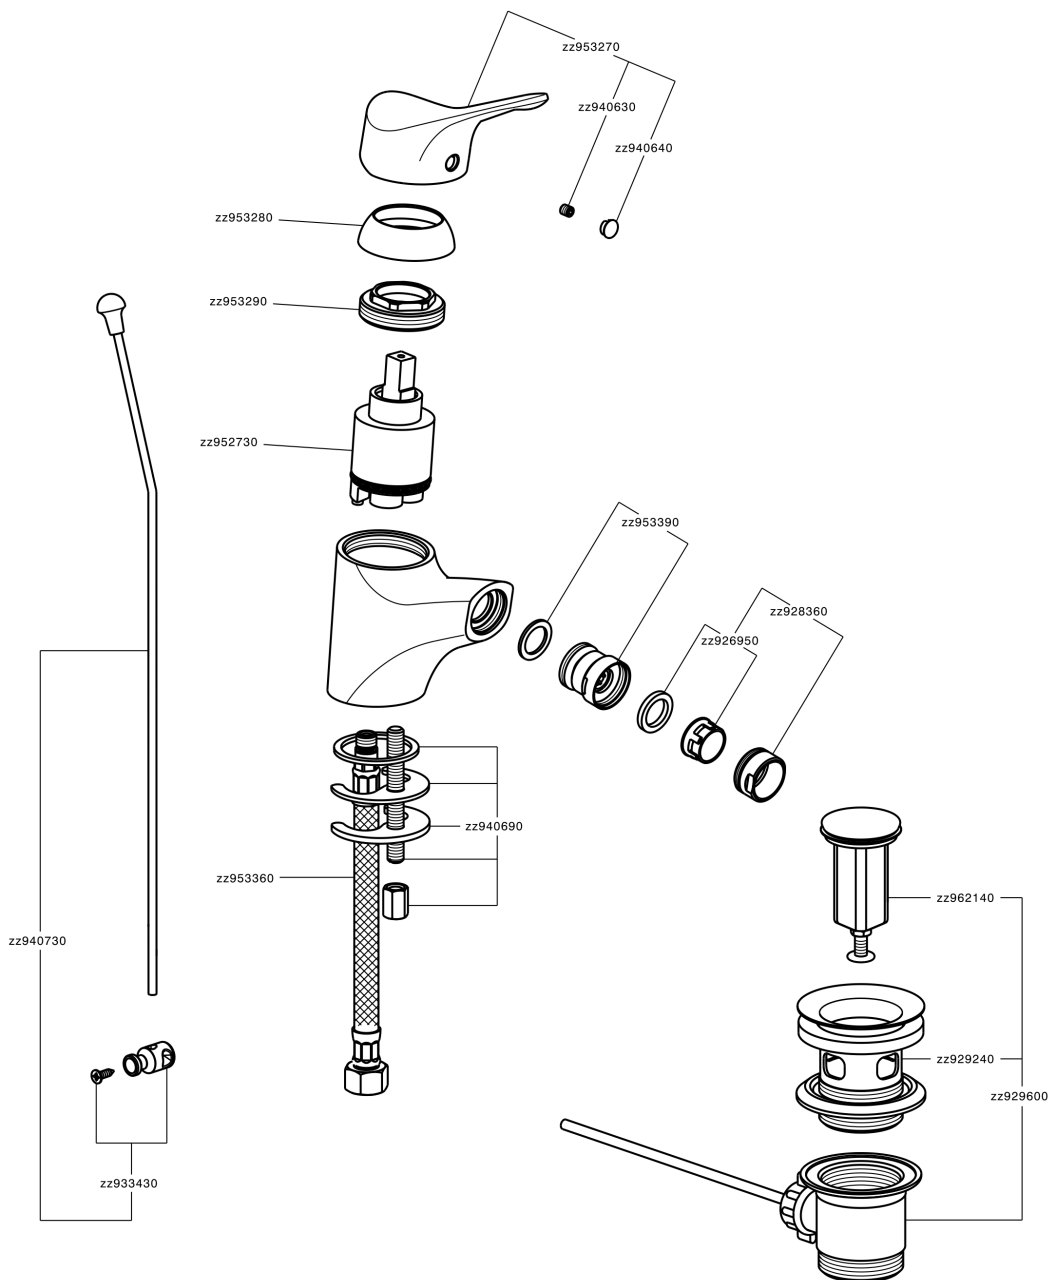

Single lever bidet mixer MITO3_M3000550

M3000550

<https://en.cisal.it/single-lever-bidet-mixer-mito3-m3000550>

2026-06-04