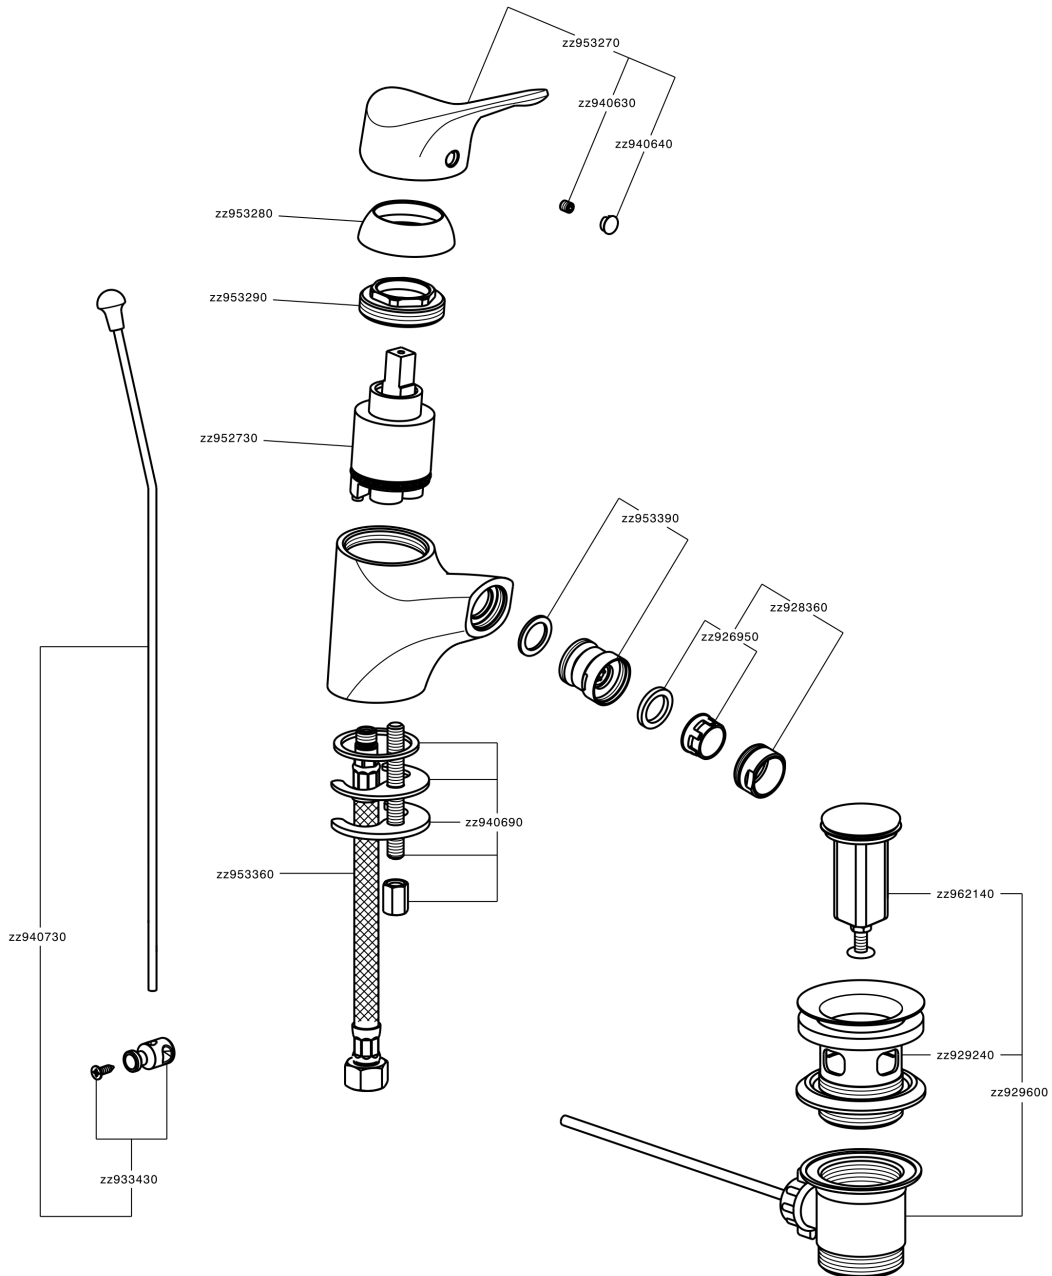

## Single lever bidet mixer MITO3\_M3000550

M3000550

<https://en.cisal.it/single-lever-bidet-mixer-mito3-m3000550>

2026-04-24