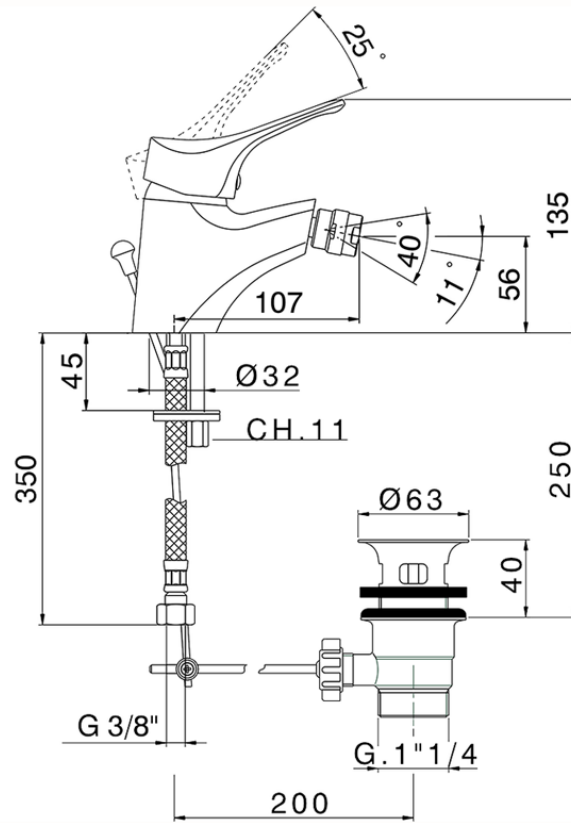

Single lever bidet mixer MITO3_M3000550

M3000550

<https://en.cisal.it/single-lever-bidet-mixer-mito3-m3000550>

2026-06-04