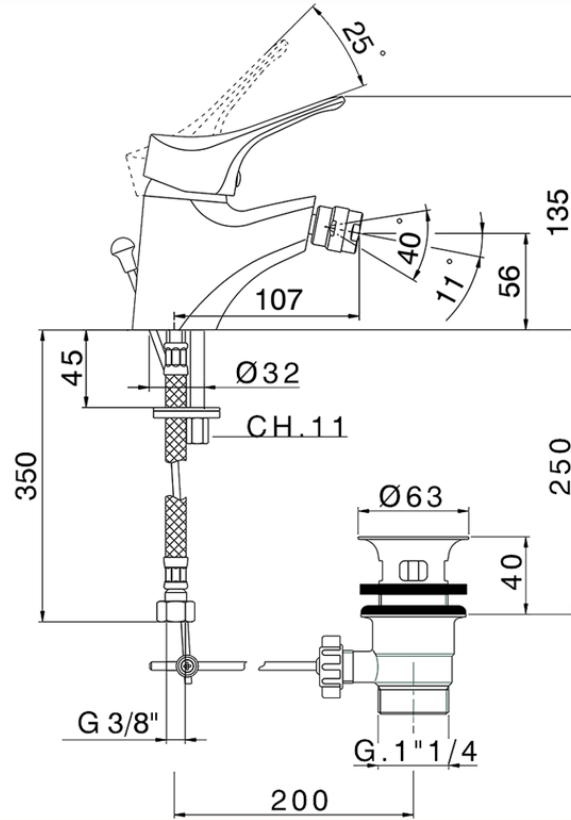

Single lever bidet mixer MITO3_M3000550

M3000550

<https://en.cisal.it/single-lever-bidet-mixer-mito3-m3000550>

2026-04-04