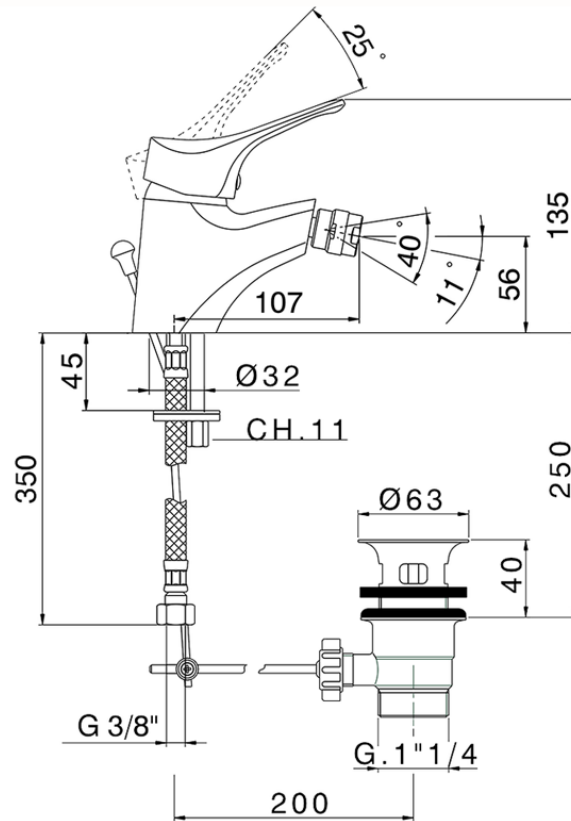

Single lever bidet mixer MITO3_M3000550

M3000550

<https://en.cisal.it/single-lever-bidet-mixer-mito3-m3000550>

2026-05-15