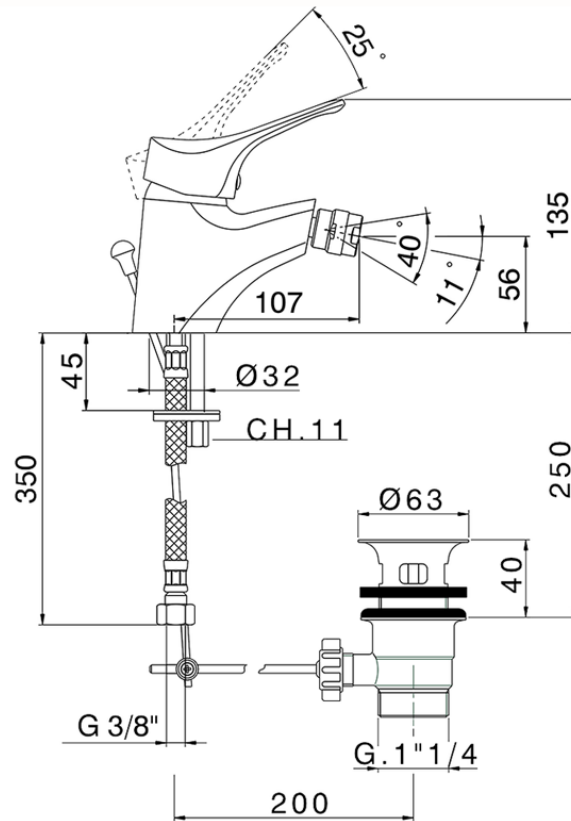

Single lever bidet mixer MITO3_M3000550

M3000550

<https://en.cisal.it/single-lever-bidet-mixer-mito3-m3000550>

2026-04-24