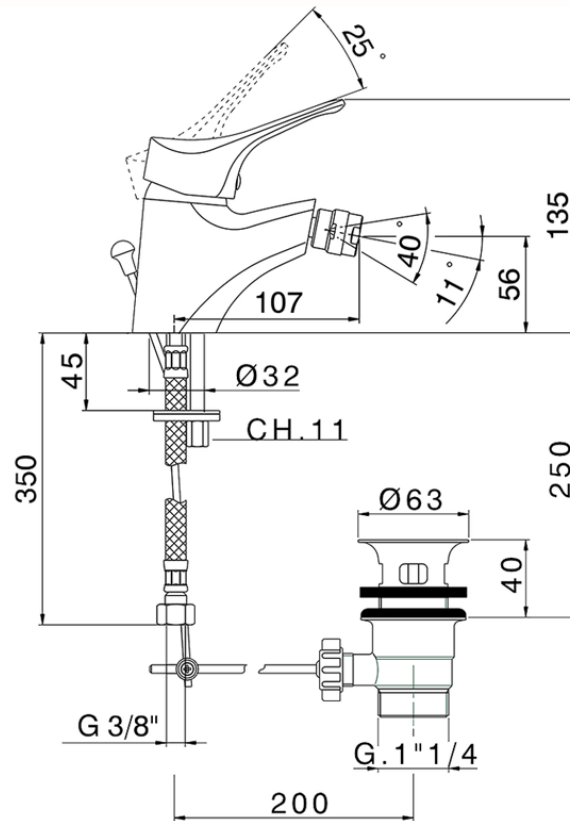

Single lever bidet mixer MITO3_M3000550

M3000550

<https://en.cisal.it/single-lever-bidet-mixer-mito3-m3000550>

2026-06-05