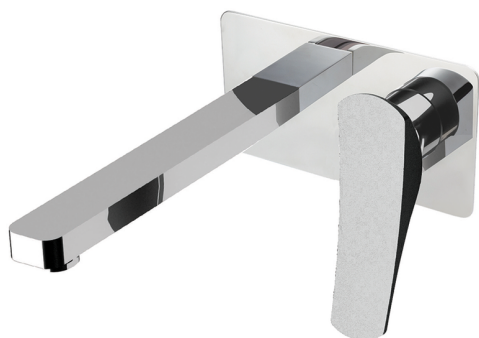

Exposed part for single lever washbasin valve ROADSTER ACCENT_RA005515

MODEL **RA005515**

Exposed part for single lever washbasin valve, without concealed part, spout L.300 mm, for item Easy-Box ZA002450-ZA025510

AVAILABLE FINISHINGS

-  **21** 21 Chrome
-  **2B** 2B Polished Nickel
-  **2F** 2F Brushed Nickel
-  **2Q** 2Q Black Titanium
-  **40** 40 Matt Black
-  **4Q** 4Q Matt White

CHARACTERISTICS

2026-06-13