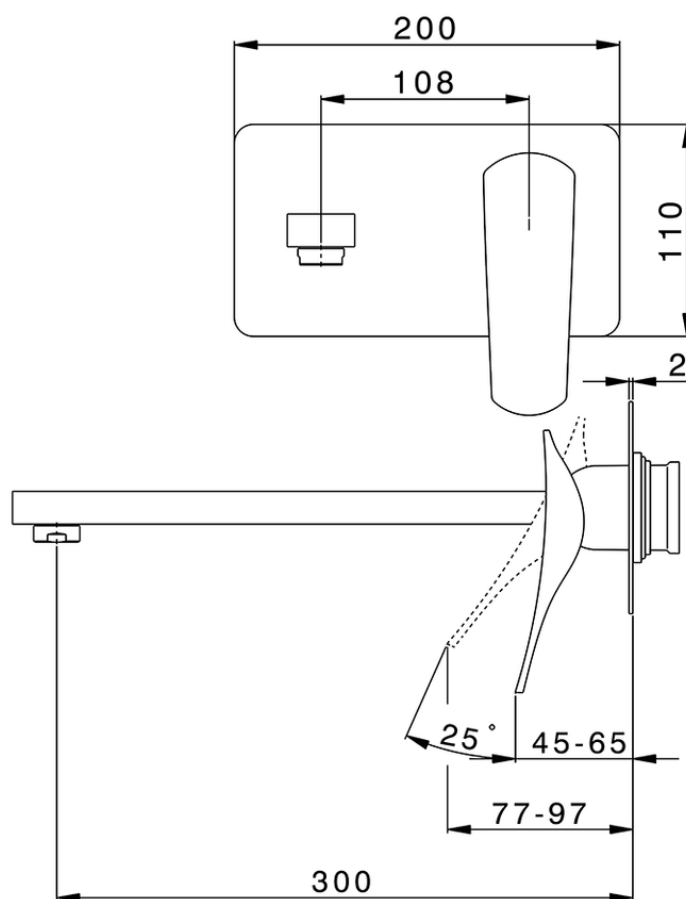

**Exposed part for single lever washbasin valve ROADSTER ACCENT\_RA005515**

RA005515

<https://en.cisal.it/exposed-part-for-single-lever-washbasin-valve-roadster-accent-ra005515>

2026-05-19