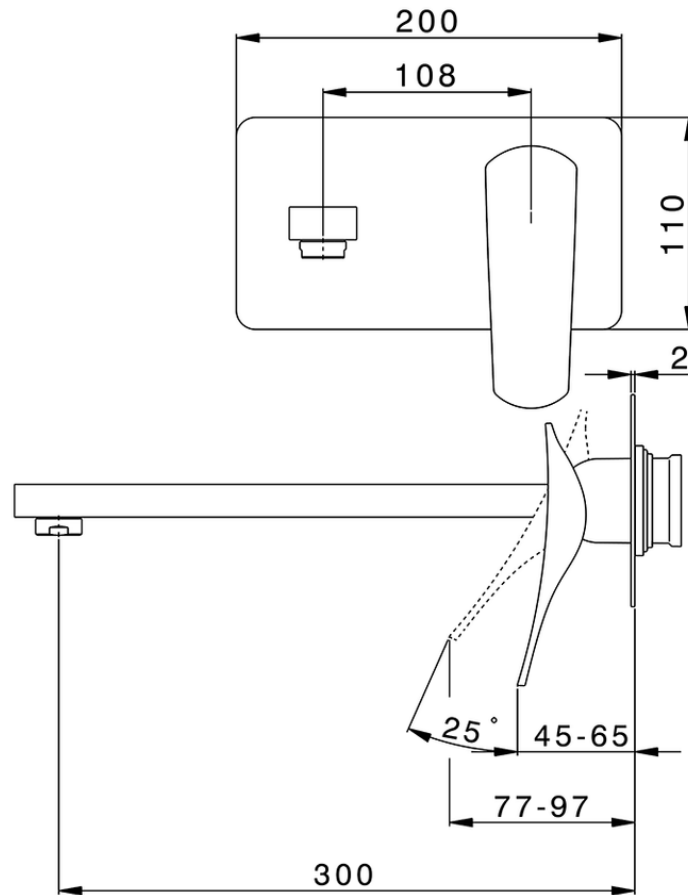

Exposed part for single lever washbasin valve ROADSTER ACCENT_RA005515

RA005515

<https://en.cisal.it/exposed-part-for-single-lever-washbasin-valve-roadster-accent-ra005515>

2026-04-28