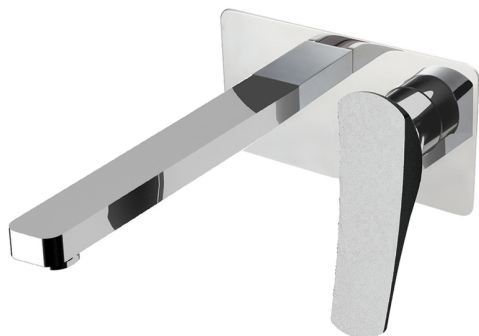

## Exposed part for single lever washbasin valve ROADSTER ACCENT\_RA005515

MODEL **RA005515**

Exposed part for single lever washbasin valve, without concealed part, spout L.300 mm, for item Easy-Box ZA002450-ZA025510

### AVAILABLE FINISHINGS

-  **21** 21 Chrome
-  **2B** 2B Polished Nickel
-  **2F** 2F Brushed Nickel
-  **2Q** 2Q Black Titanium
-  **40** 40 Matt Black
-  **4Q** 4Q Matt White