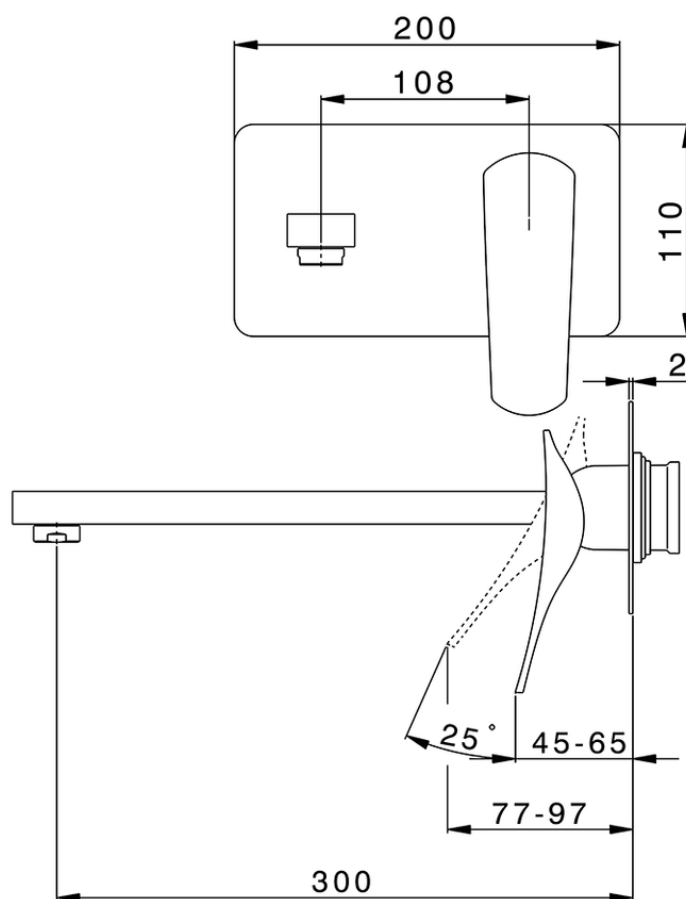

Exposed part for single lever washbasin valve ROADSTER ACCENT_RA005515

RA005515

<https://en.cisal.it/exposed-part-for-single-lever-washbasin-valve-roadster-accent-ra005515>

2026-06-14