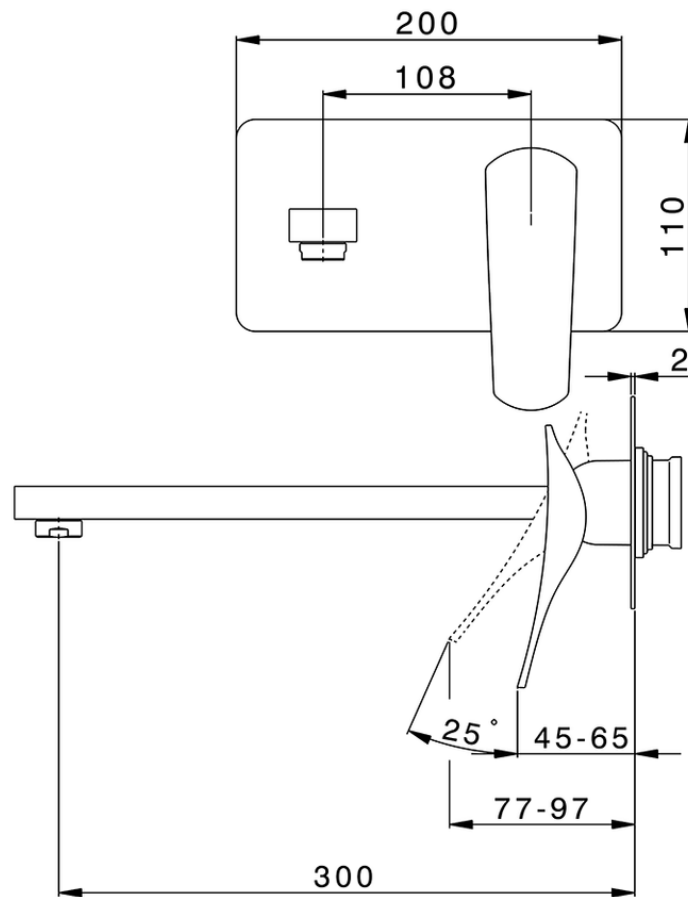

Exposed part for single lever washbasin valve ROADSTER ACCENT_RA005515

RA005515

<https://en.cisal.it/exposed-part-for-single-lever-washbasin-valve-roadster-accent-ra005515>

2026-04-10