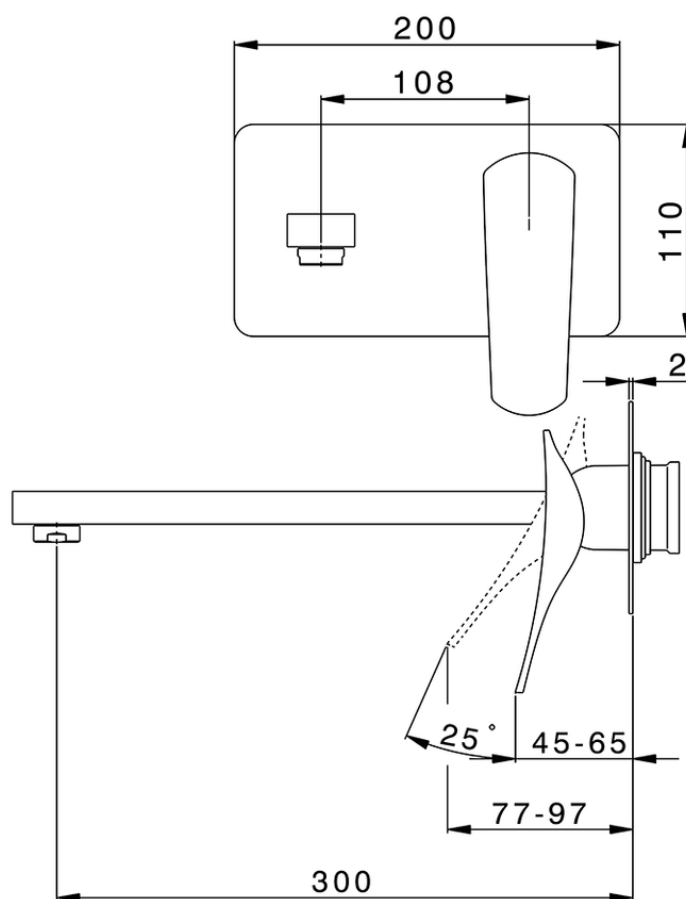

Exposed part for single lever washbasin valve ROADSTER ACCENT_RA005515

RA005515

<https://en.cisal.it/exposed-part-for-single-lever-washbasin-valve-roadster-accent-ra005515>

2026-05-19