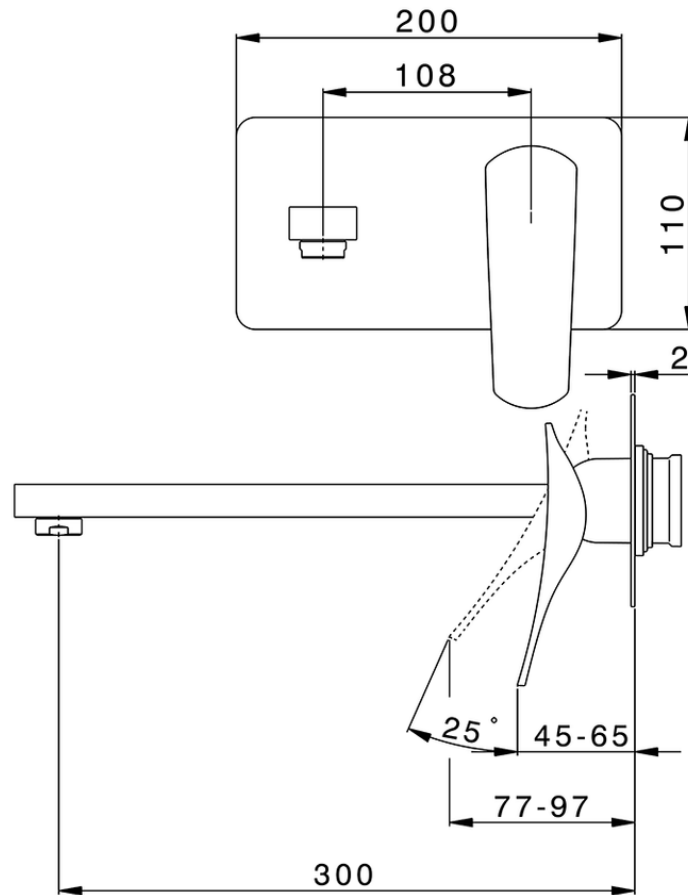

Exposed part for single lever washbasin valve ROADSTER ACCENT_RA005515

RA005515

<https://en.cisal.it/exposed-part-for-single-lever-washbasin-valve-roadster-accent-ra005515>

2026-04-29