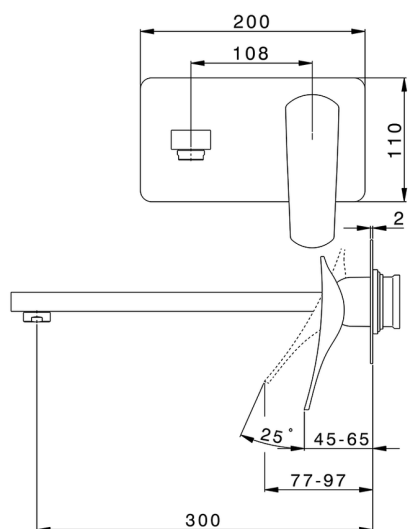

CHARACTERISTICS

2026-05-19