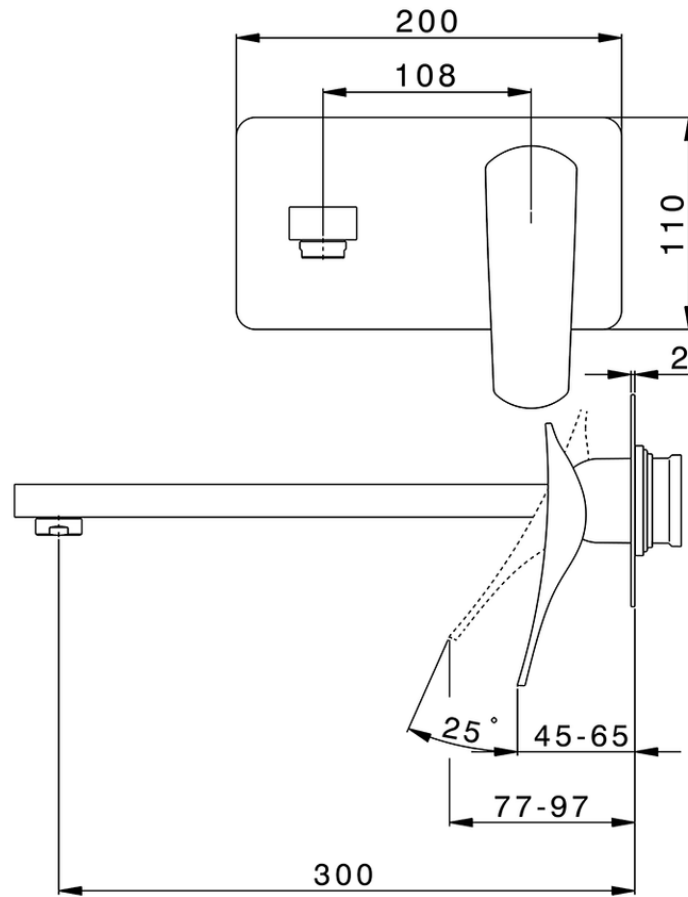

Exposed part for single lever washbasin valve ROADSTER ACCENT_RA005515

RA005515

<https://en.cisal.it/exposed-part-for-single-lever-washbasin-valve-roadster-accent-ra005515>

2026-04-28