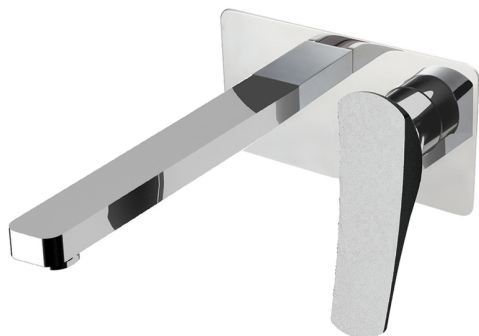

Exposed part for single lever washbasin valve ROADSTER ACCENT_RA005515

MODEL **RA005515**

Exposed part for single lever washbasin valve, without concealed part, spout L.300 mm, for item Easy-Box ZA002450-ZA025510

AVAILABLE FINISHINGS

-  **21** 21 Chrome
-  **2B** 2B Polished Nickel
-  **2F** 2F Brushed Nickel
-  **2Q** 2Q Black Titanium
-  **40** 40 Matt Black
-  **4Q** 4Q Matt White

CHARACTERISTICS

2026-04-08