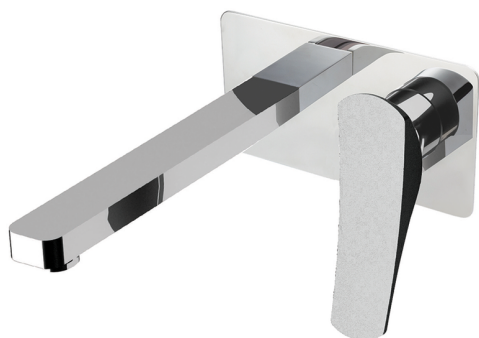

Exposed part for single lever washbasin valve ROADSTER ACCENT_RA005515

MODEL **RA005515**

Exposed part for single lever washbasin valve, without concealed part, spout L.300 mm, for item Easy-Box ZA002450-ZA025510

AVAILABLE FINISHINGS

-  **21** 21 Chrome
-  **2B** 2B Polished Nickel
-  **2F** 2F Brushed Nickel
-  **2Q** 2Q Black Titanium
-  **40** 40 Matt Black
-  **4Q** 4Q Matt White

CHARACTERISTICS

2026-04-28