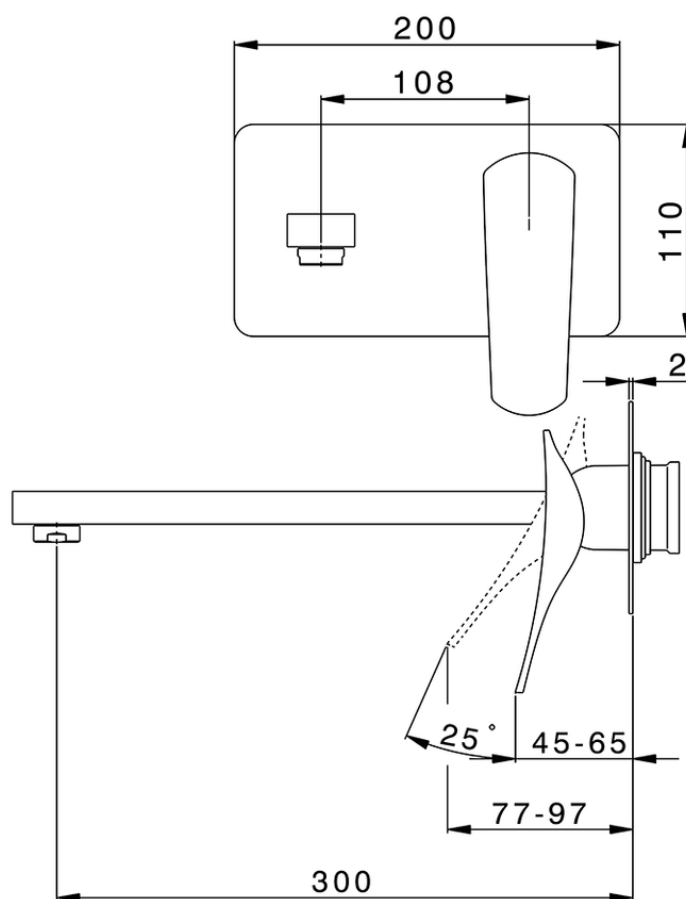

Exposed part for single lever washbasin valve ROADSTER ACCENT_RA005515

RA005515

<https://en.cisal.it/exposed-part-for-single-lever-washbasin-valve-roadster-accent-ra005515>

2026-06-13