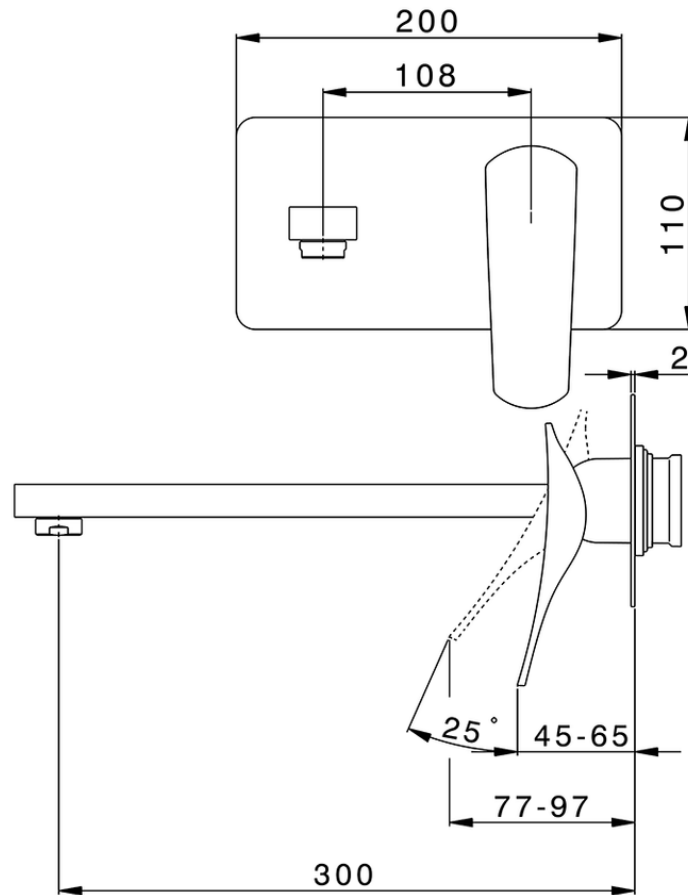

## Exposed part for single lever washbasin valve ROADSTER ACCENT\_RA005515

RA005515

<https://en.cisal.it/exposed-part-for-single-lever-washbasin-valve-roadster-accent-ra005515>

2026-04-08