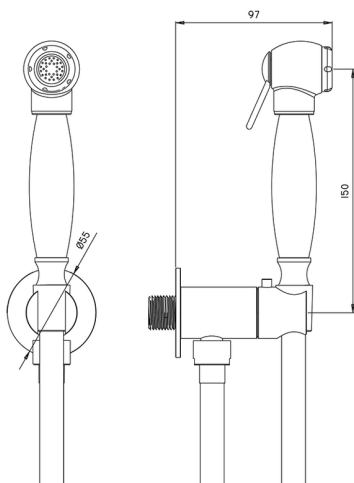

Bidet handshower set HYGENIC SHOWERS_AR007926

MODEL **AR007926**

Bidet handshower set, round wall bracket, single water opening, Brass Bidet handshower, 120 cm PVC flexible hose

AVAILABLE FINISHINGS

CHARACTERISTICS

Bidet handshower

Hygienic Spray

Multi-jets hygienic hand shower, for personal hygiene care.

2024-12-22