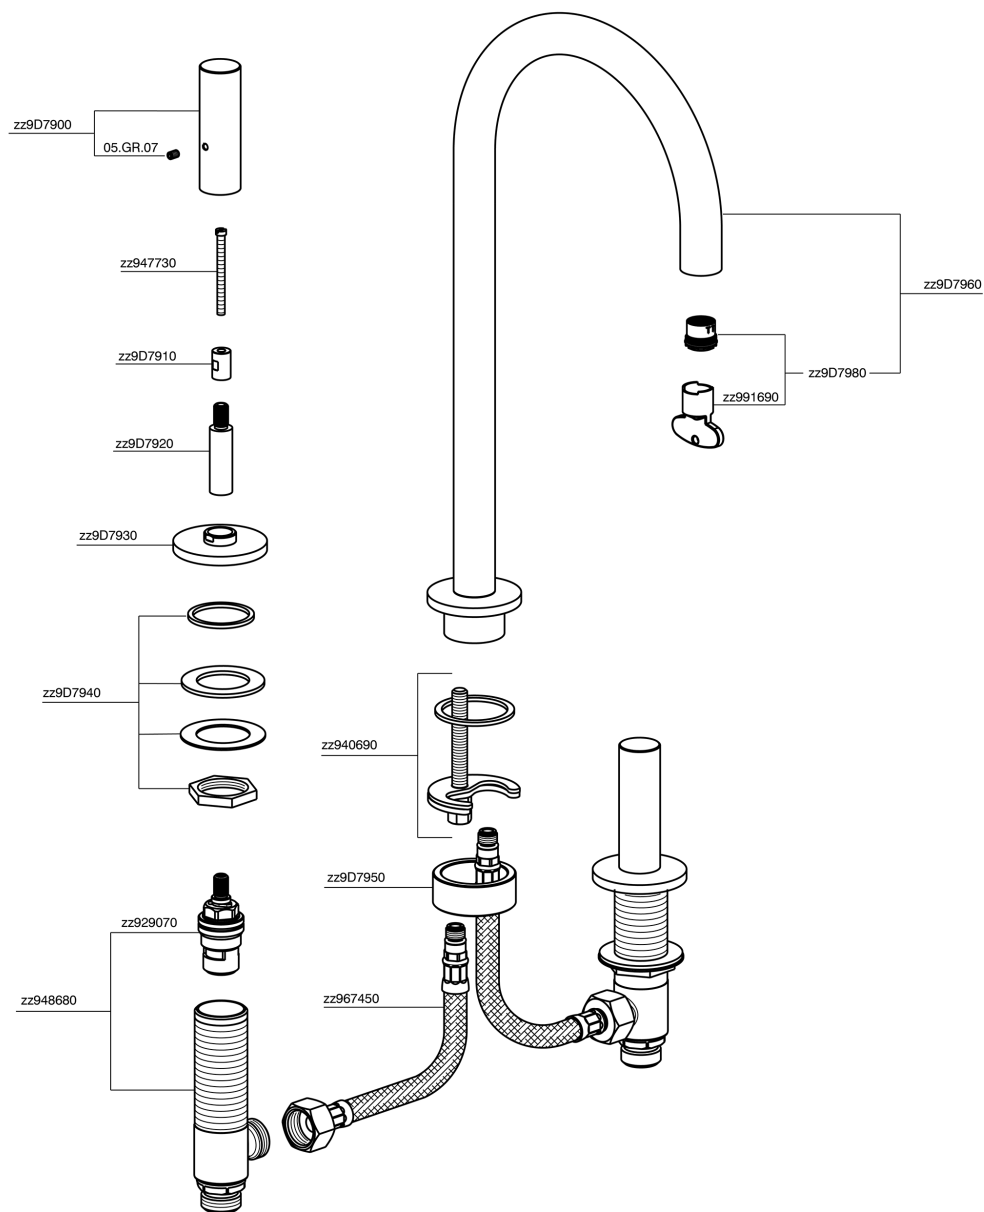

3 hole washbasin mixer SMOOTH X32_X3001040

MODEL **X3001040**

3 hole washbasin mixer, with automatic 1"1/4 automatic pop-up waste, with smooth handles, Innox AISI 316L

AVAILABLE FINISHINGS

-  **D1** D1 Brushed Inox
-  **5H** 5H Dark Brass Brushed
-  **5L** 5L Brushed Black Titanium
-  **5N** 5N Brushed Rose Gold

CHARACTERISTICS

3 hole washbasin mixer SMOOTH X32_X3001040

X3001040

<https://en.cisal.it/3-hole-washbasin-mixer-smooth-x32-x3001040>

2026-05-15