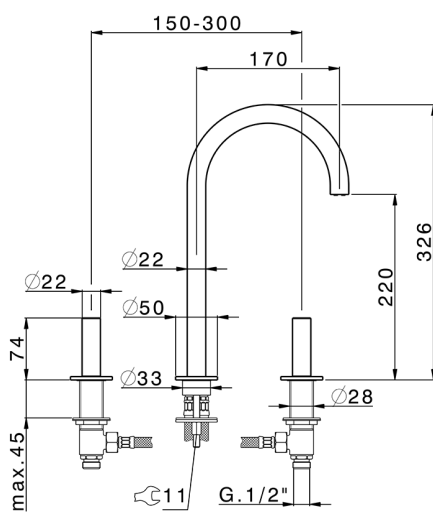

3 hole washbasin mixer SMOOTH X32_X3001040

MODEL **X3001040**

3 hole washbasin mixer, with automatic 1"1/4 automatic pop-up waste, with smooth handles, Innox AISI 316L

AVAILABLE FINISHINGS

-  **D1** D1 Brushed Inox
-  **5H** 5H Dark Brass Brushed
-  **5L** 5L Brushed Black Titanium
-  **5N** 5N Brushed Rose Gold

CHARACTERISTICS

3 hole washbasin mixer SMOOTH X32_X3001040

X3001040

<https://en.cisal.it/3-hole-washbasin-mixer-smooth-x32-x3001040>

2026-05-15