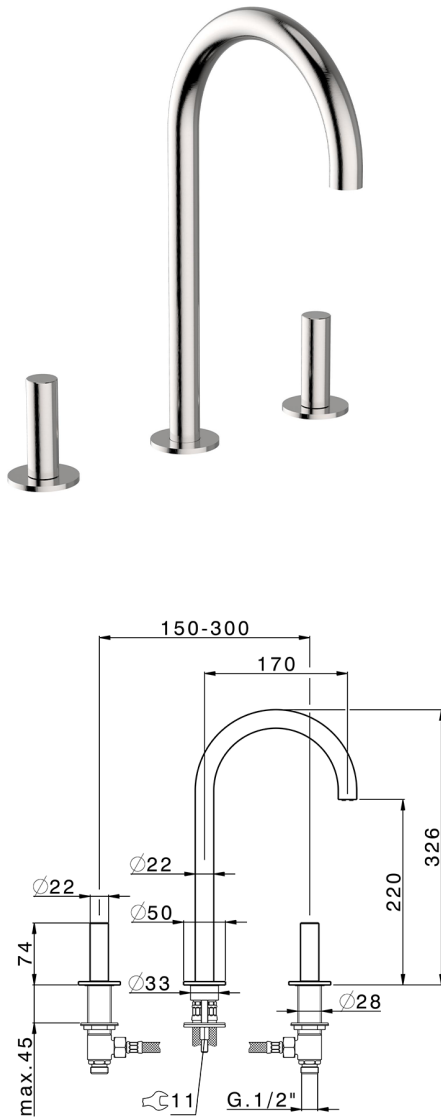

## 3 hole washbasin mixer SMOOTH X32\_X3001040

MODEL **X3001040**

3 hole washbasin mixer, with automatic 1"1/4 automatic pop-up waste, with smooth handles, Innox AISI 316L

### AVAILABLE FINISHINGS

-  **D1** D1 Brushed Inox
-  **5H** 5H Dark Brass Brushed
-  **5L** 5L Brushed Black Titanium
-  **5N** 5N Brushed Rose Gold

## 3 hole washbasin mixer SMOOTH X32\_X3001040

X3001040

<https://en.cisal.it/3-hole-washbasin-mixer-smooth-x32-x3001040>

2026-04-04