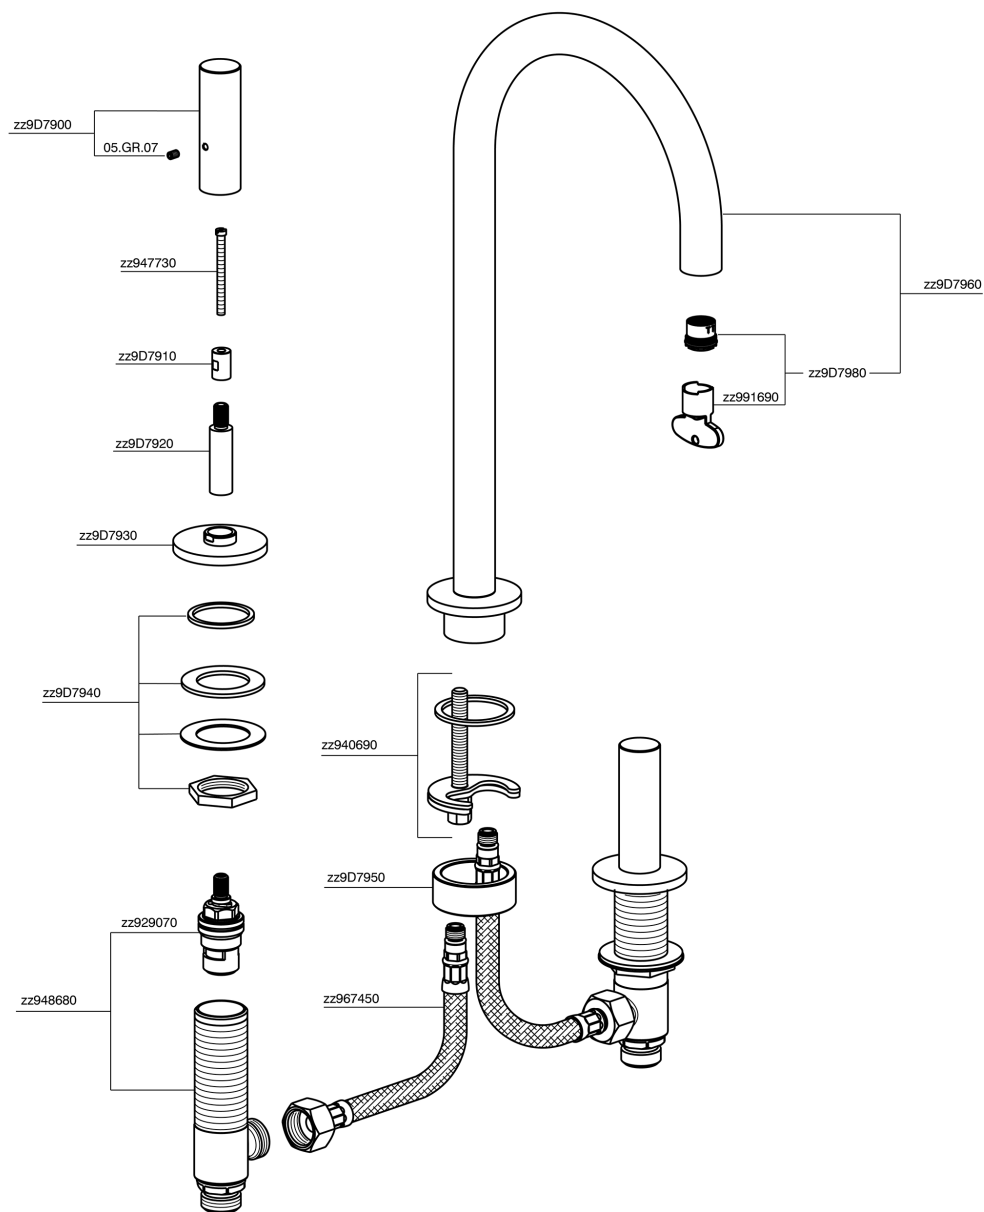

## 3 hole washbasin mixer SMOOTH X32\_X3001040

MODEL **X3001040**

3 hole washbasin mixer, with automatic 1"1/4 automatic pop-up waste, with smooth handles, Innox AISI 316L

### AVAILABLE FINISHINGS

-  **D1** D1 Brushed Inox
-  **5H** 5H Dark Brass Brushed
-  **5L** 5L Brushed Black Titanium
-  **5N** 5N Brushed Rose Gold

## 3 hole washbasin mixer SMOOTH X32\_X3001040

X3001040

<https://en.cisal.it/3-hole-washbasin-mixer-smooth-x32-x3001040>

2026-04-04