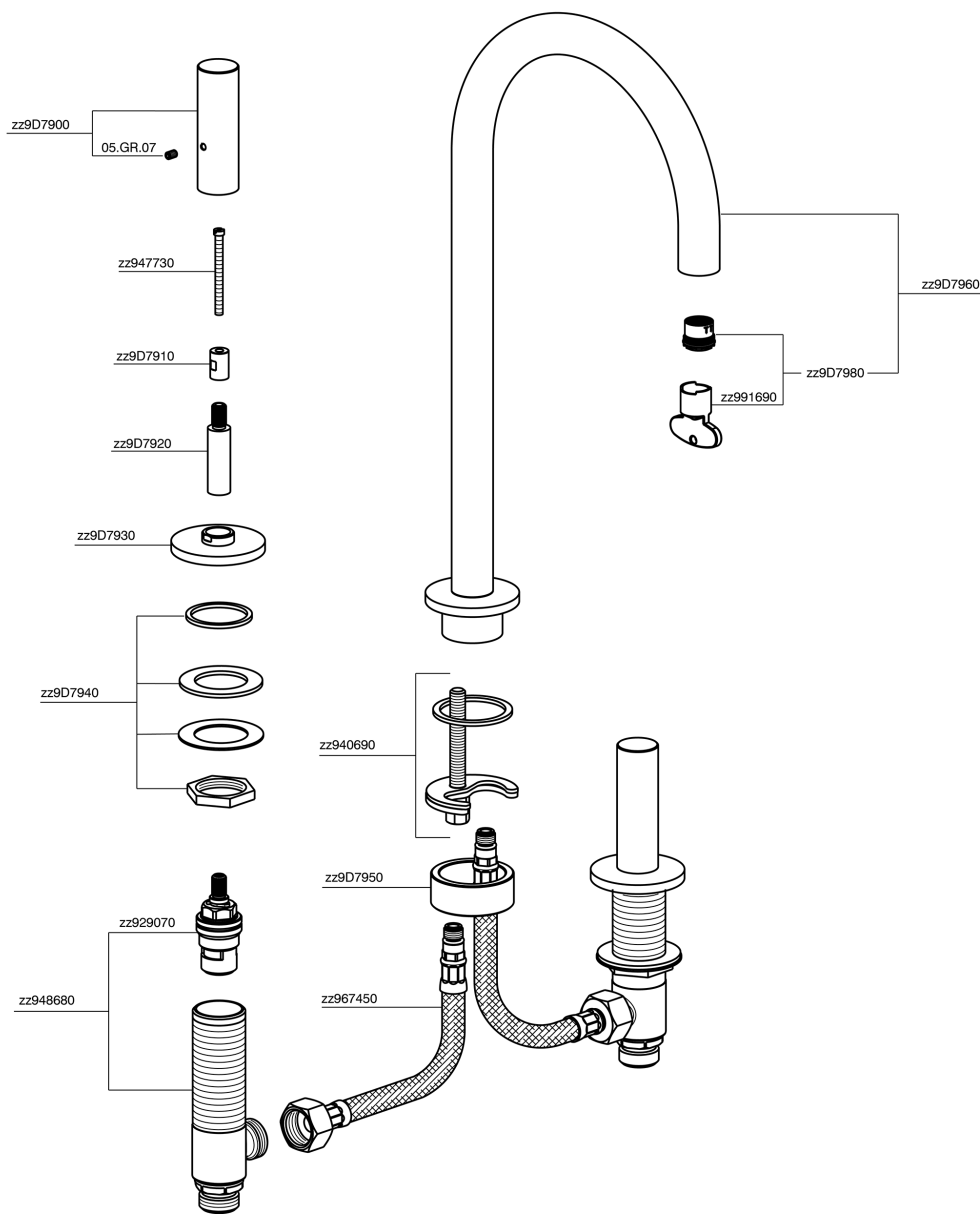

3 hole washbasin mixer SMOOTH X32_X3001040

X3001040

<https://en.cisal.it/3-hole-washbasin-mixer-smooth-x32-x3001040>

2026-05-15