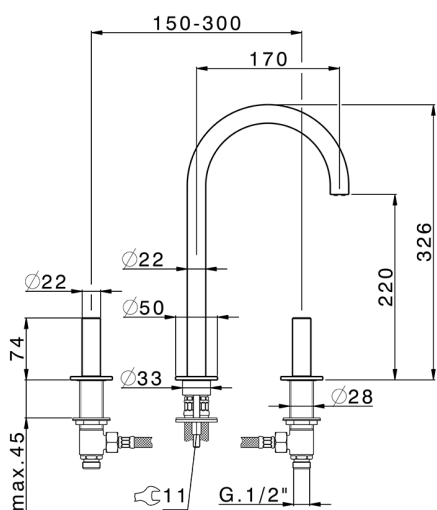

3 hole washbasin mixer SMOOTH X32_X3001040

MODEL **X3001040**

3 hole washbasin mixer, with automatic 1"1/4 automatic pop-up waste, with smooth handles, Innox AISI 316L

AVAILABLE FINISHINGS

-  **D1** D1 Brushed Inox
-  **5H** 5H Dark Brass Brushed
-  **5L** 5L Brushed Black Titanium
-  **5N** 5N Brushed Rose Gold

CHARACTERISTICS

3 hole washbasin mixer SMOOTH X32_X3001040

X3001040

<https://en.cisal.it/3-hole-washbasin-mixer-smooth-x32-x3001040>

2026-06-05