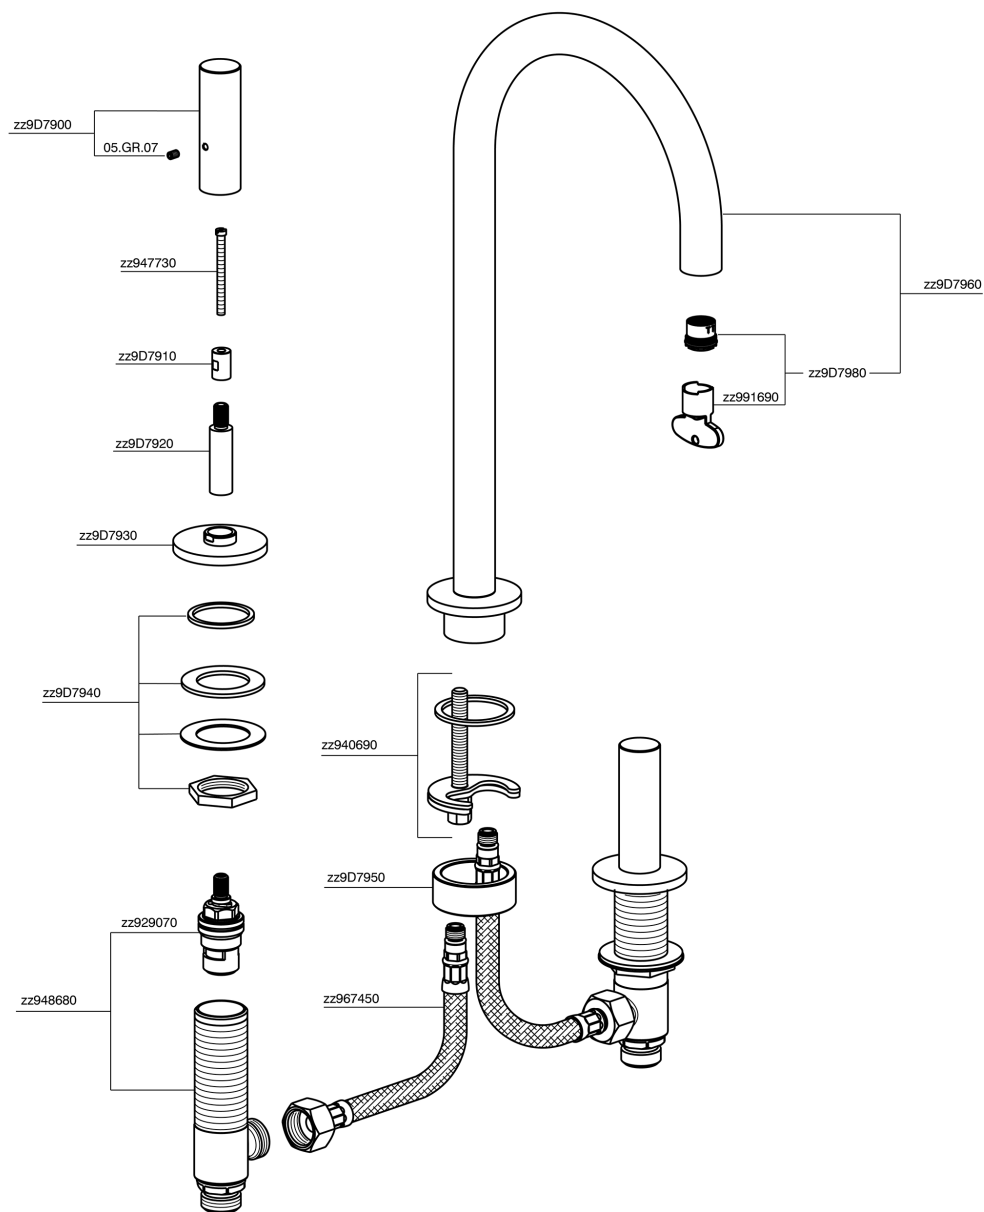

3 hole washbasin mixer SMOOTH X32_X3001040

MODEL **X3001040**

3 hole washbasin mixer, with automatic 1"1/4 automatic pop-up waste, with smooth handles, Innox AISI 316L

AVAILABLE FINISHINGS

-  **D1** D1 Brushed Inox
-  **5H** 5H Dark Brass Brushed
-  **5L** 5L Brushed Black Titanium
-  **5N** 5N Brushed Rose Gold

CHARACTERISTICS

3 hole washbasin mixer SMOOTH X32_X3001040

X3001040

<https://en.cisal.it/3-hole-washbasin-mixer-smooth-x32-x3001040>

2026-06-05