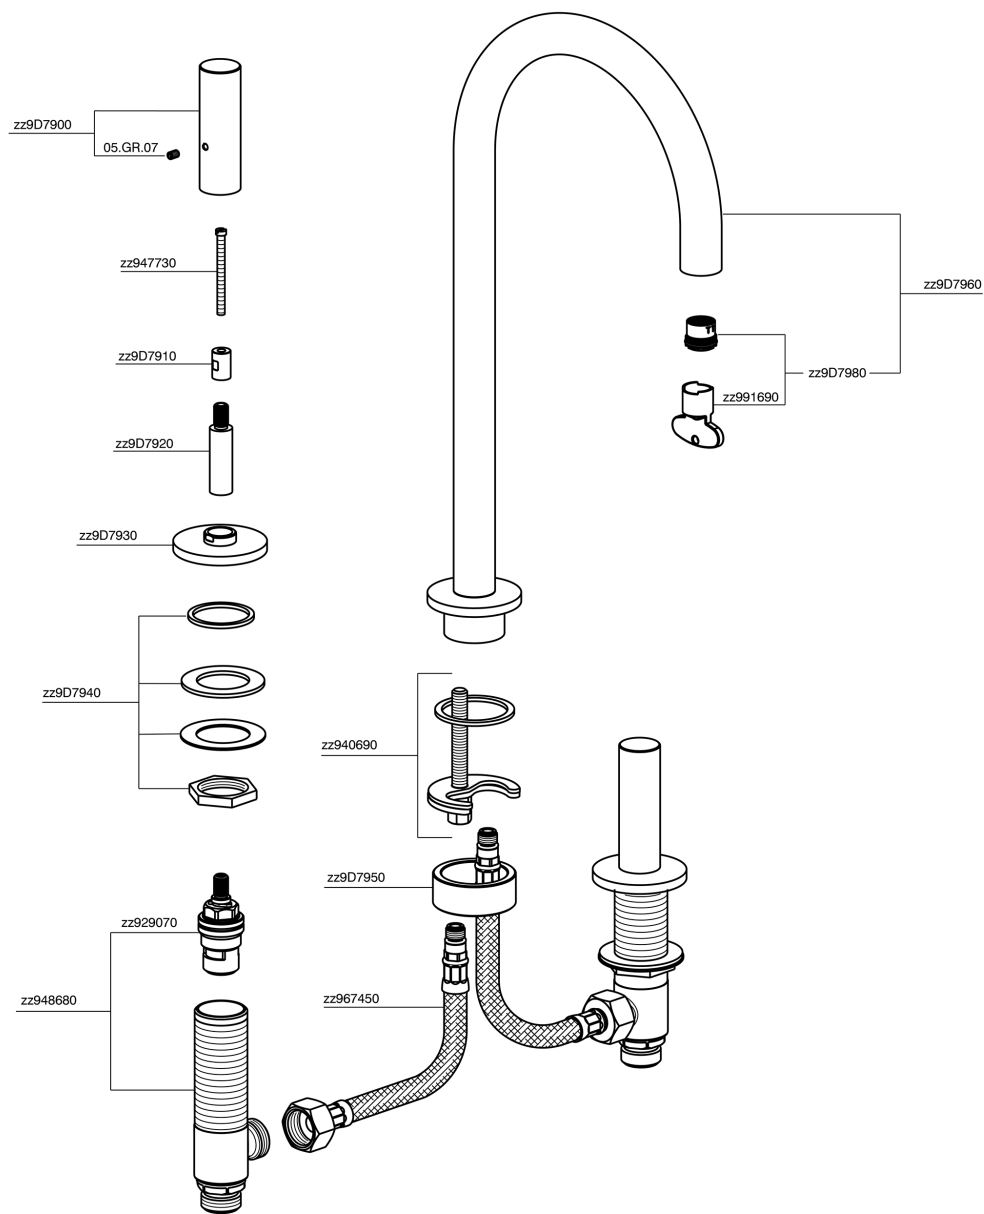

3 hole washbasin mixer SMOOTH X32_X3001040

X3001040

<https://en.cisal.it/3-hole-washbasin-mixer-smooth-x32-x3001040>

2026-04-24