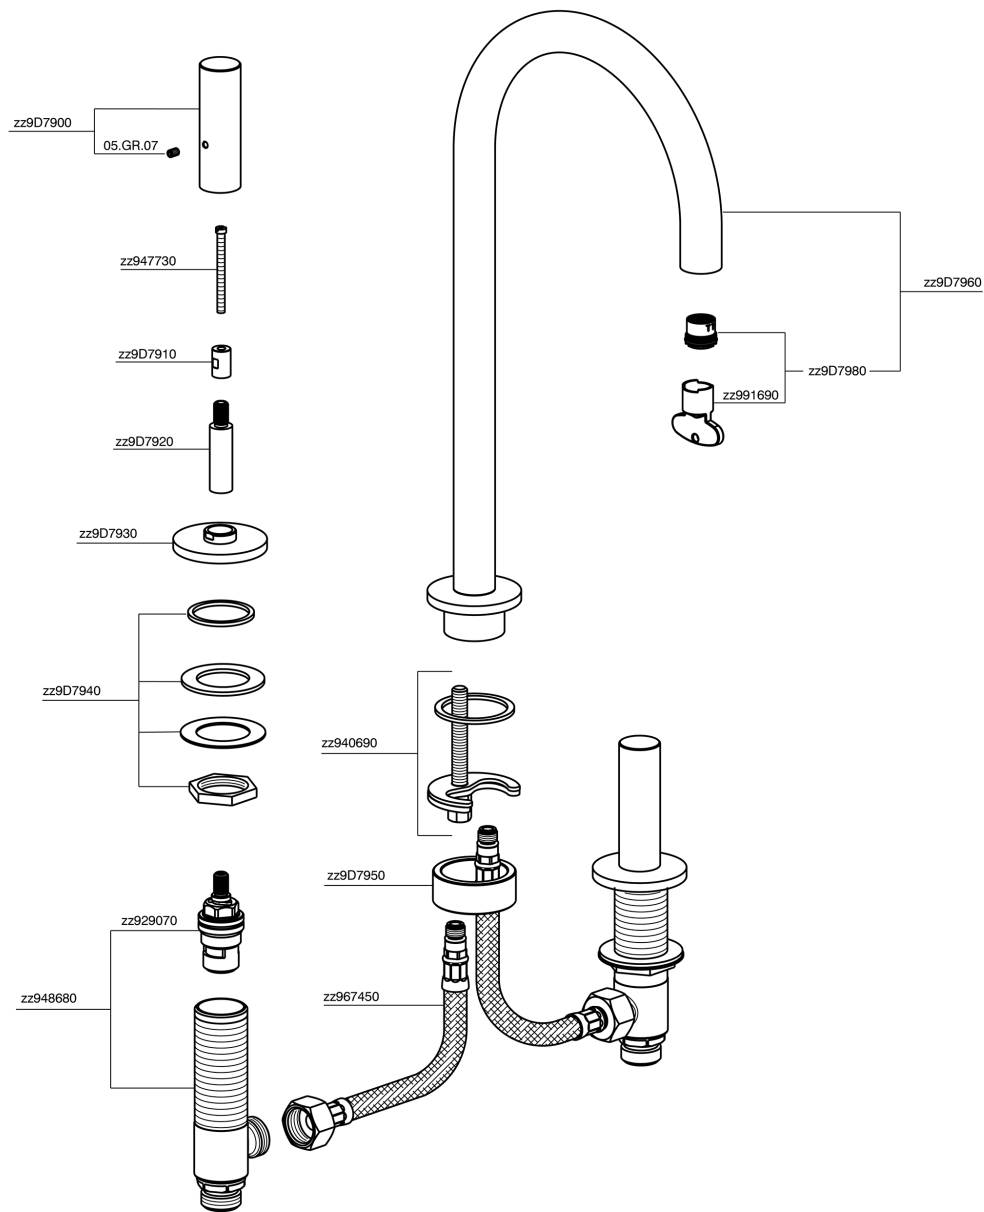

3 hole washbasin mixer SMOOTH X32_X3001040

MODEL **X3001040**

3 hole washbasin mixer, with automatic 1"1/4 automatic pop-up waste, with smooth handles, Innox AISI 316L

AVAILABLE FINISHINGS

-  **D1** D1 Brushed Inox
-  **5H** 5H Dark Brass Brushed
-  **5L** 5L Brushed Black Titanium
-  **5N** 5N Brushed Rose Gold

CHARACTERISTICS

3 hole washbasin mixer SMOOTH X32_X3001040

X3001040

<https://en.cisal.it/3-hole-washbasin-mixer-smooth-x32-x3001040>

2026-06-04