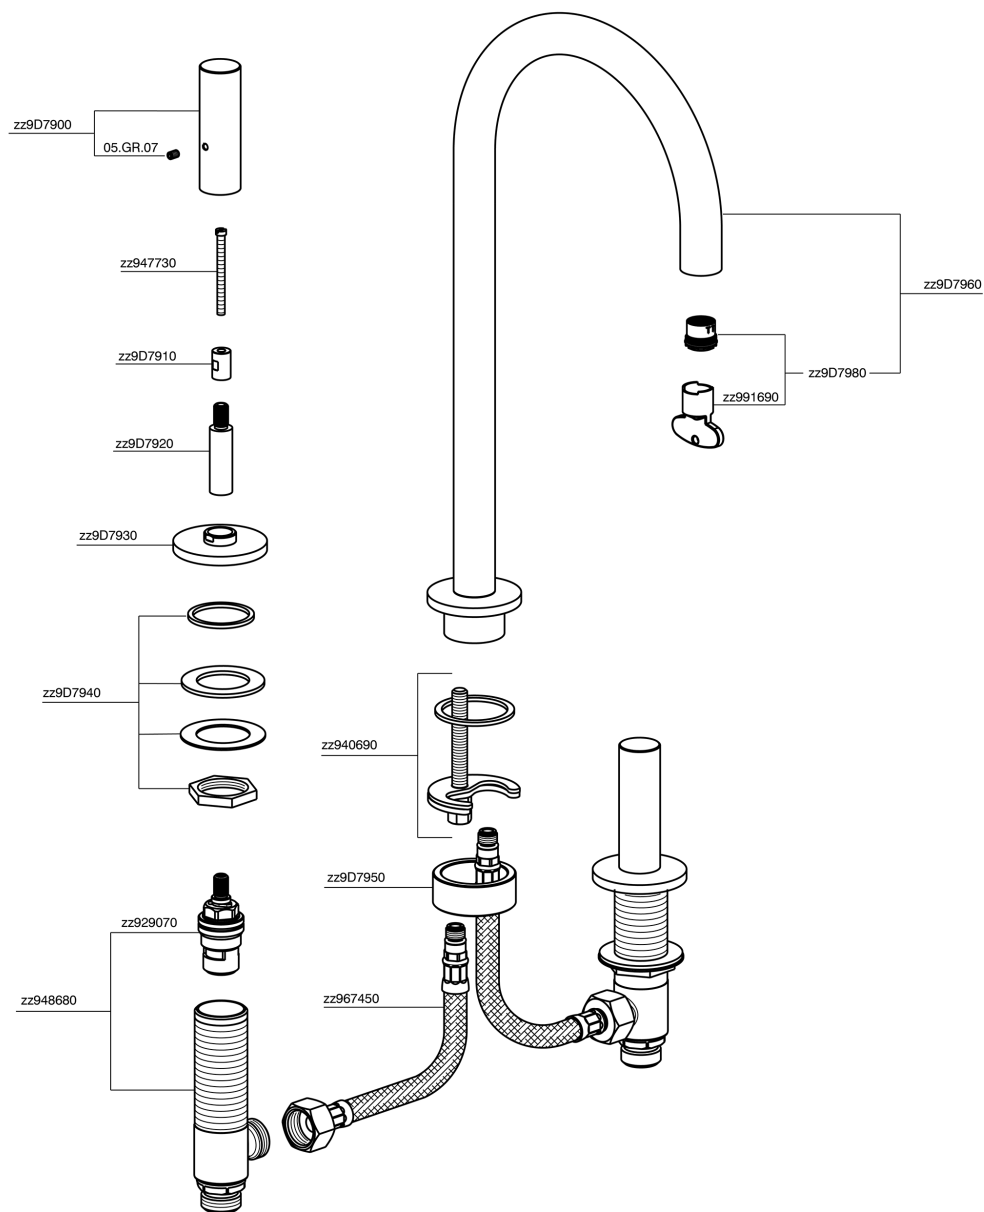

## 3 hole washbasin mixer SMOOTH X32\_X3001040

MODEL **X3001040**

3 hole washbasin mixer, with automatic 1"1/4 automatic pop-up waste, with smooth handles, Innox AISI 316L

## 3 hole washbasin mixer SMOOTH X32\_X3001040

X3001040

<https://en.cisal.it/3-hole-washbasin-mixer-smooth-x32-x3001040>

2026-06-25