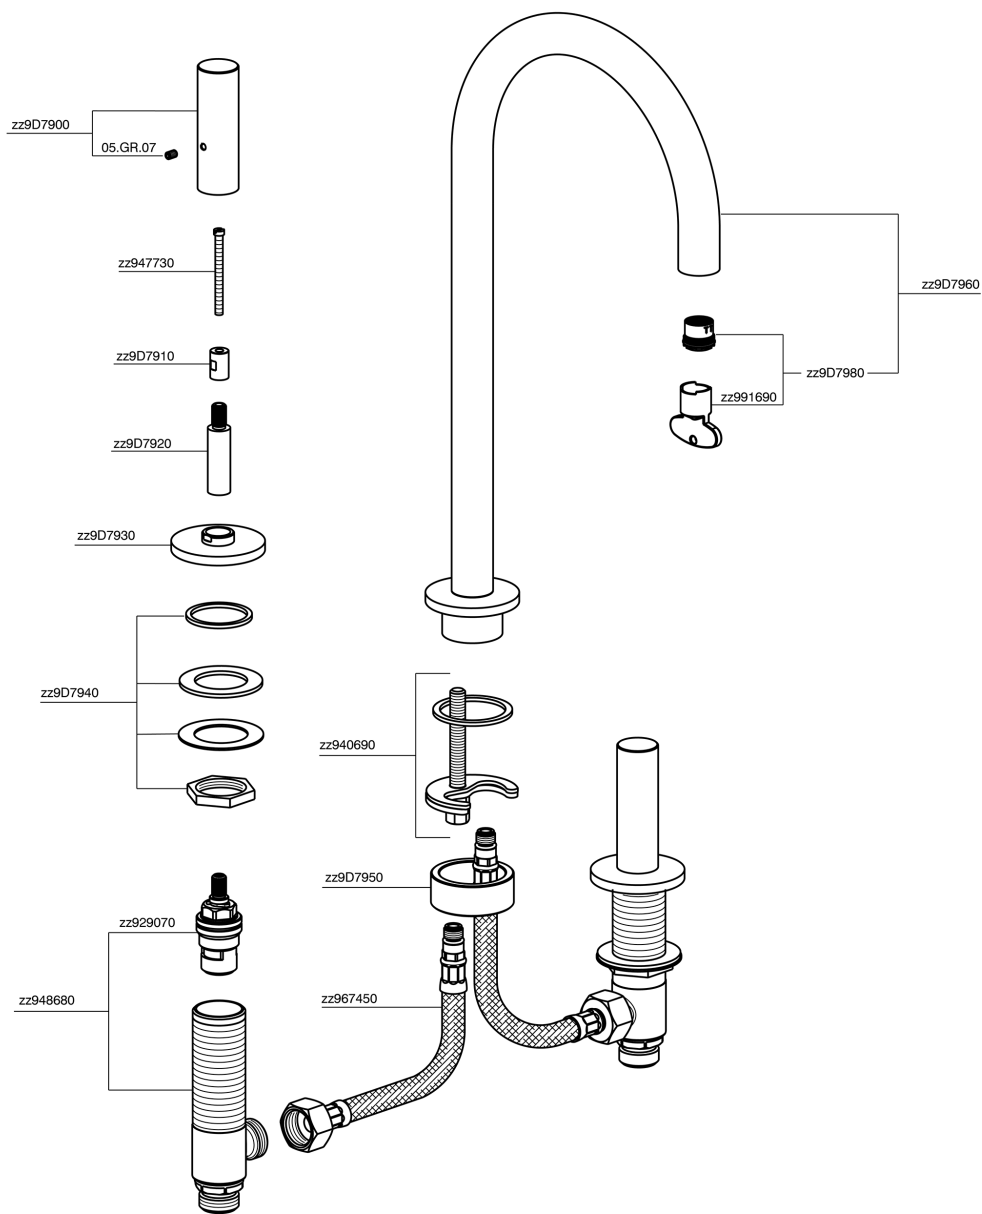

3 hole washbasin mixer SMOOTH X32_X3001040

MODEL **X3001040**

3 hole washbasin mixer, with automatic 1"1/4 automatic pop-up waste, with smooth handles, Innox AISI 316L

AVAILABLE FINISHINGS

-  **D1** D1 Brushed Inox
-  **5H** 5H Dark Brass Brushed
-  **5L** 5L Brushed Black Titanium
-  **5N** 5N Brushed Rose Gold

CHARACTERISTICS

3 hole washbasin mixer SMOOTH X32_X3001040

X3001040

<https://en.cisal.it/3-hole-washbasin-mixer-smooth-x32-x3001040>

2026-04-28