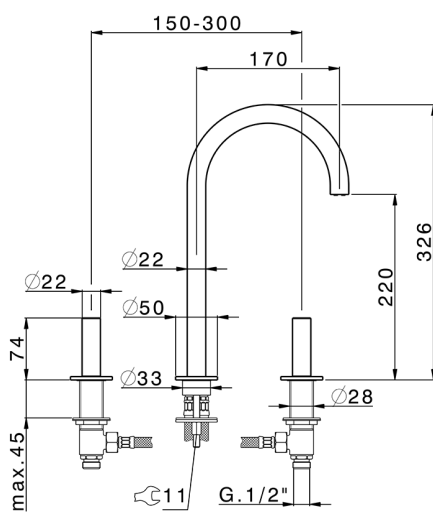

3 hole washbasin mixer SMOOTH X32_X3001040

MODEL **X3001040**

3 hole washbasin mixer, with automatic 1"1/4 automatic pop-up waste, with smooth handles, Innox AISI 316L

AVAILABLE FINISHINGS

-  **D1** D1 Brushed Inox
-  **5H** 5H Dark Brass Brushed
-  **5L** 5L Brushed Black Titanium
-  **5N** 5N Brushed Rose Gold

CHARACTERISTICS

3 hole washbasin mixer SMOOTH X32_X3001040

X3001040

<https://en.cisal.it/3-hole-washbasin-mixer-smooth-x32-x3001040>

2026-04-28