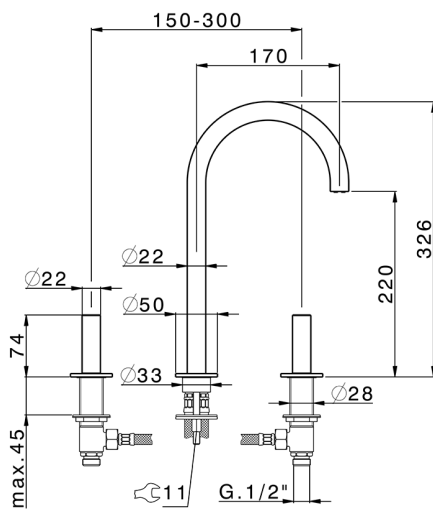

3 hole washbasin mixer SMOOTH X32_X3001040

MODEL **X3001040**

3 hole washbasin mixer, with automatic 1"1/4 automatic pop-up waste, with smooth handles, Innox AISI 316L

AVAILABLE FINISHINGS

- **D1** D1 Brushed Inox
- **5H** 5H Dark Brass Brushed
- **5L** 5L Brushed Black Titanium
- **5N** 5N Brushed Rose Gold

CHARACTERISTICS