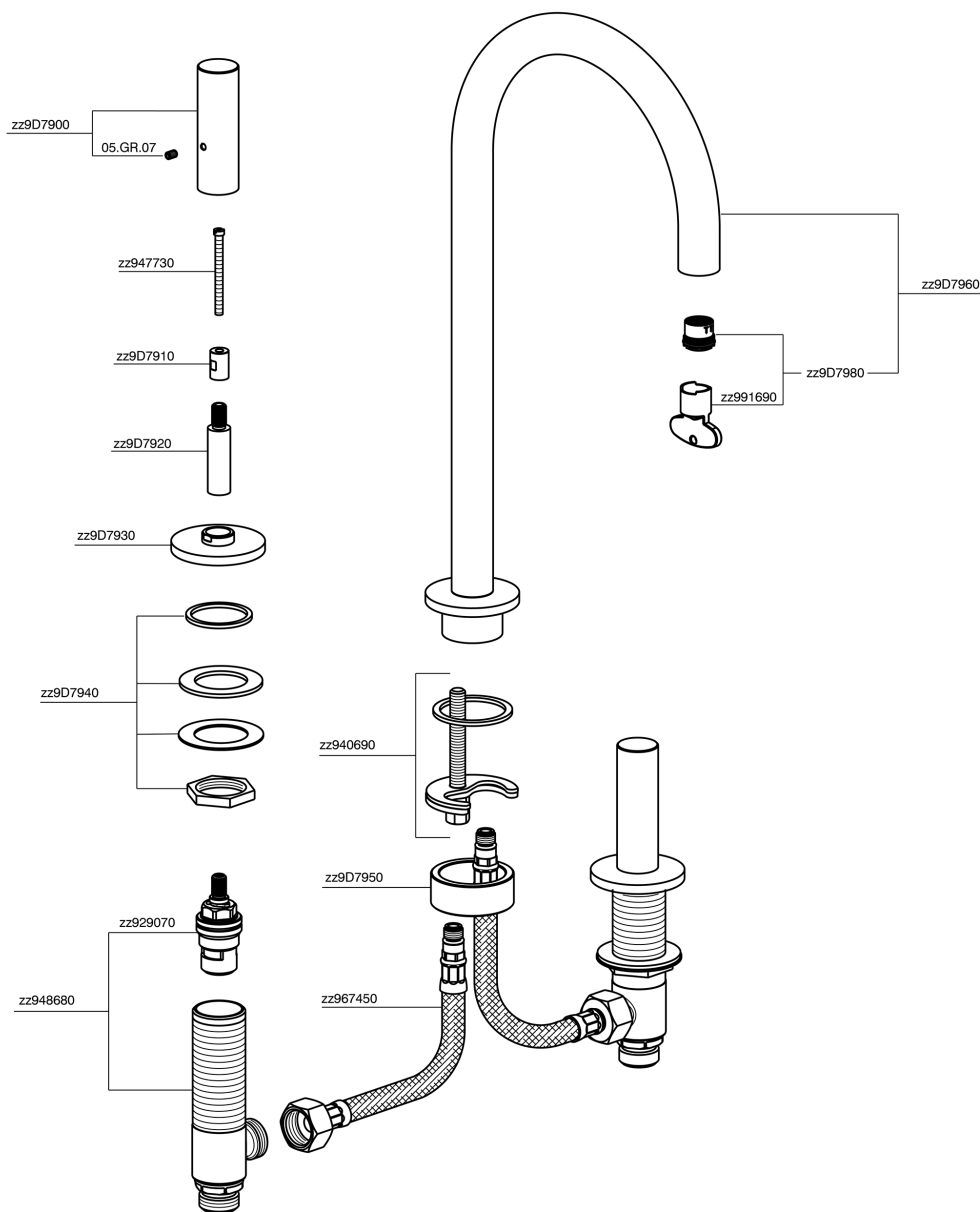

## 3 hole washbasin mixer SMOOTH X32\_X3001040

MODEL **X3001040**

3 hole washbasin mixer, with automatic 1"1/4 automatic pop-up waste, with smooth handles, Innox AISI 316L

## 3 hole washbasin mixer SMOOTH X32\_X3001040

X3001040

<https://en.cisal.it/3-hole-washbasin-mixer-smooth-x32-x3001040>

2026-04-04