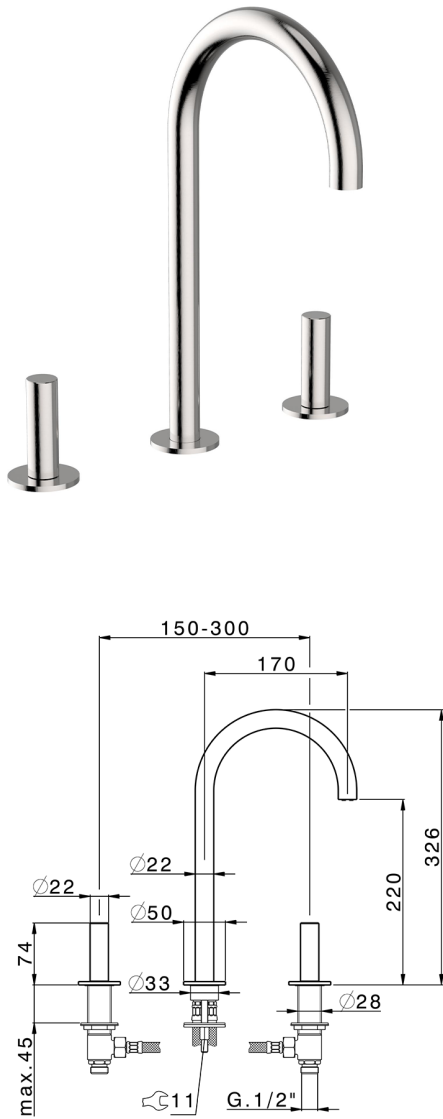

3 hole washbasin mixer SMOOTH X32_X3001040

MODEL **X3001040**

3 hole washbasin mixer, with automatic 1"1/4 automatic pop-up waste, with smooth handles, Innox AISI 316L

AVAILABLE FINISHINGS

-  **D1** D1 Brushed Inox
-  **5H** 5H Dark Brass Brushed
-  **5L** 5L Brushed Black Titanium
-  **5N** 5N Brushed Rose Gold

CHARACTERISTICS

3 hole washbasin mixer SMOOTH X32_X3001040

X3001040

<https://en.cisal.it/3-hole-washbasin-mixer-smooth-x32-x3001040>

2026-06-04