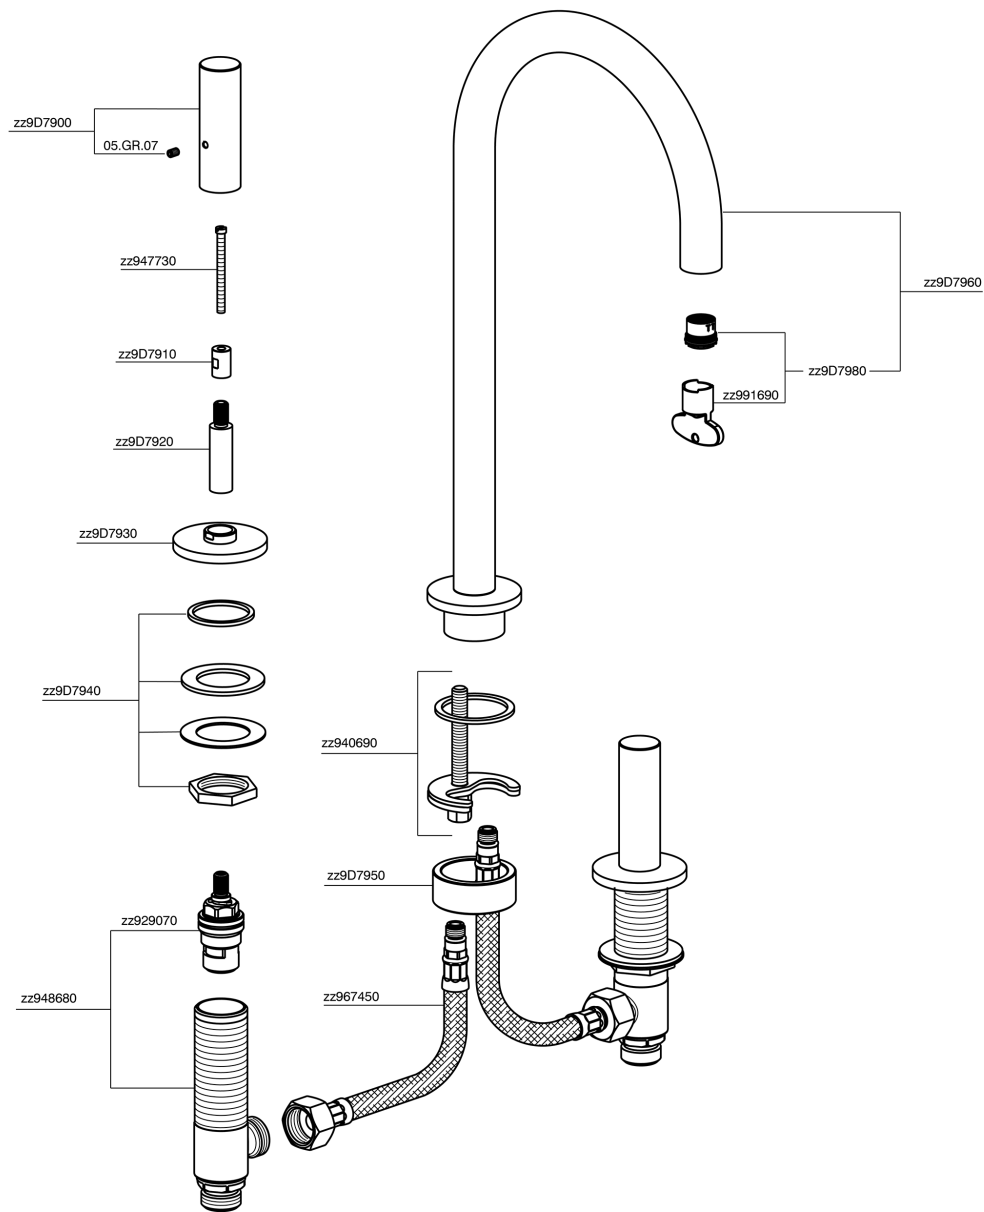

3 hole washbasin mixer SMOOTH X32_X3001040

X3001040

<https://en.cisal.it/3-hole-washbasin-mixer-smooth-x32-x3001040>

2026-06-05