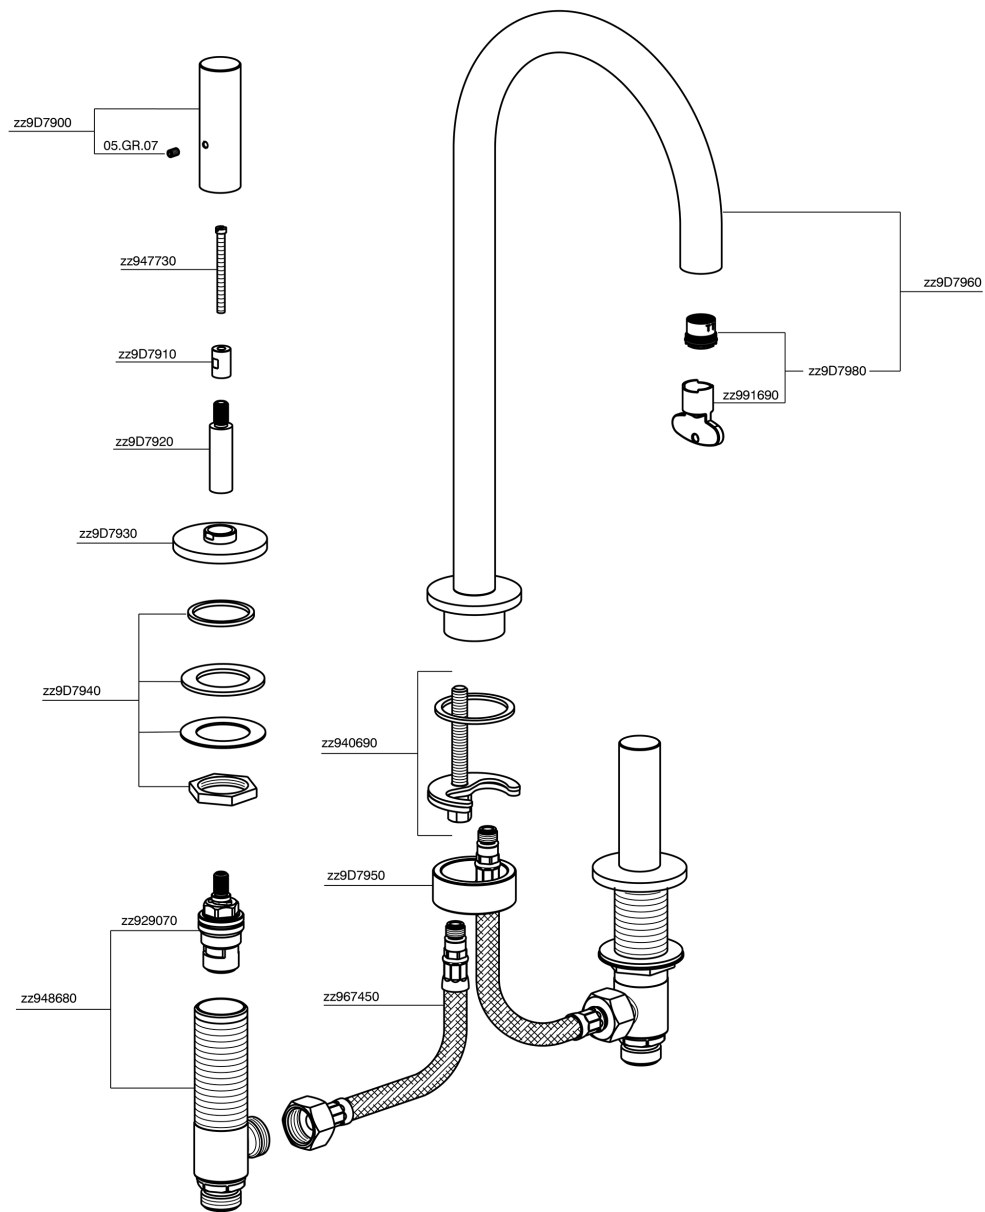

3 hole washbasin mixer SMOOTH X32_X3001040

X3001040

<https://en.cisal.it/3-hole-washbasin-mixer-smooth-x32-x3001040>

2026-04-30