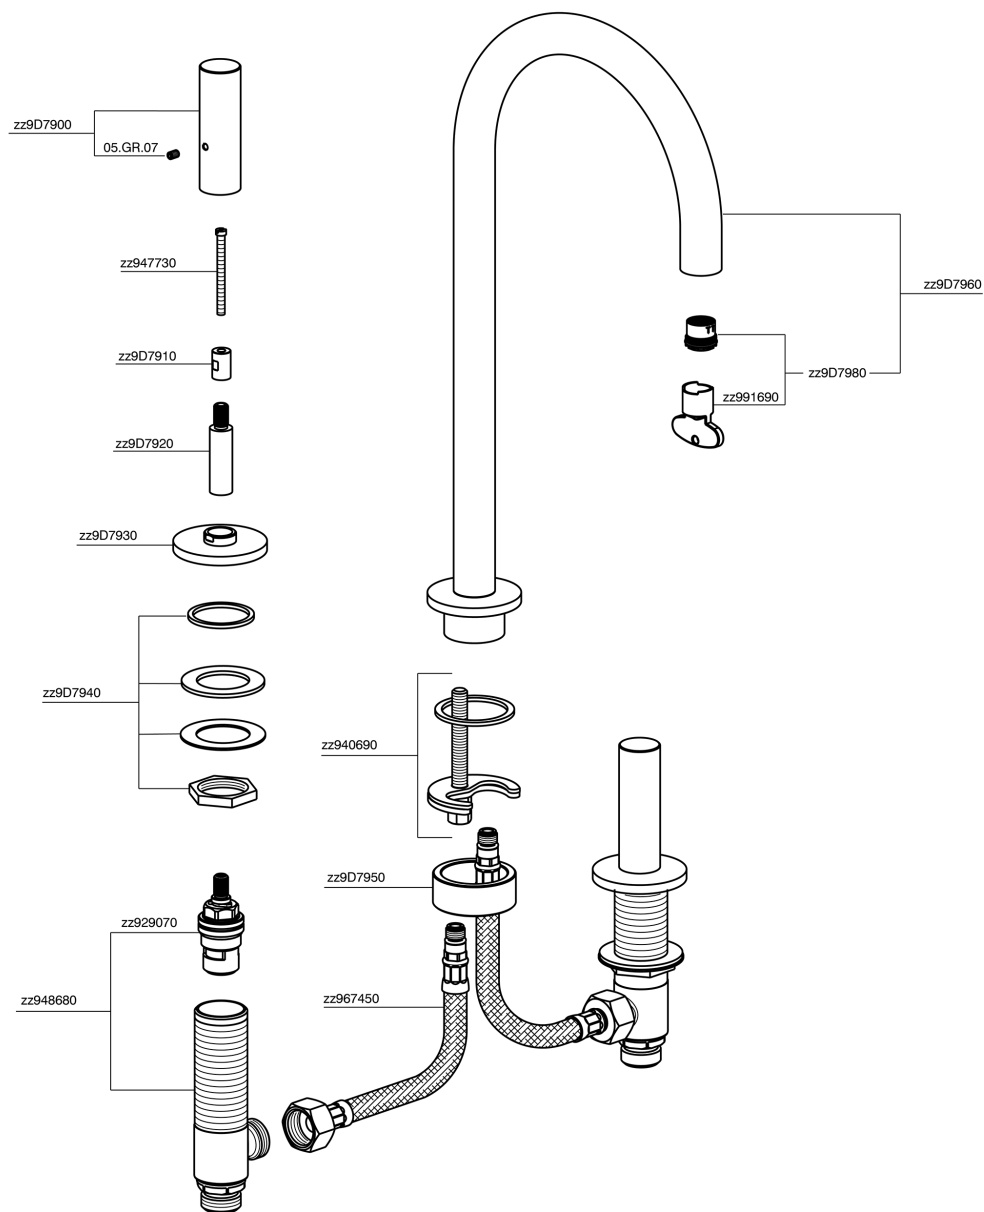

3 hole washbasin mixer SMOOTH X32_X3001040

X3001040

<https://en.cisal.it/3-hole-washbasin-mixer-smooth-x32-x3001040>

2026-04-04