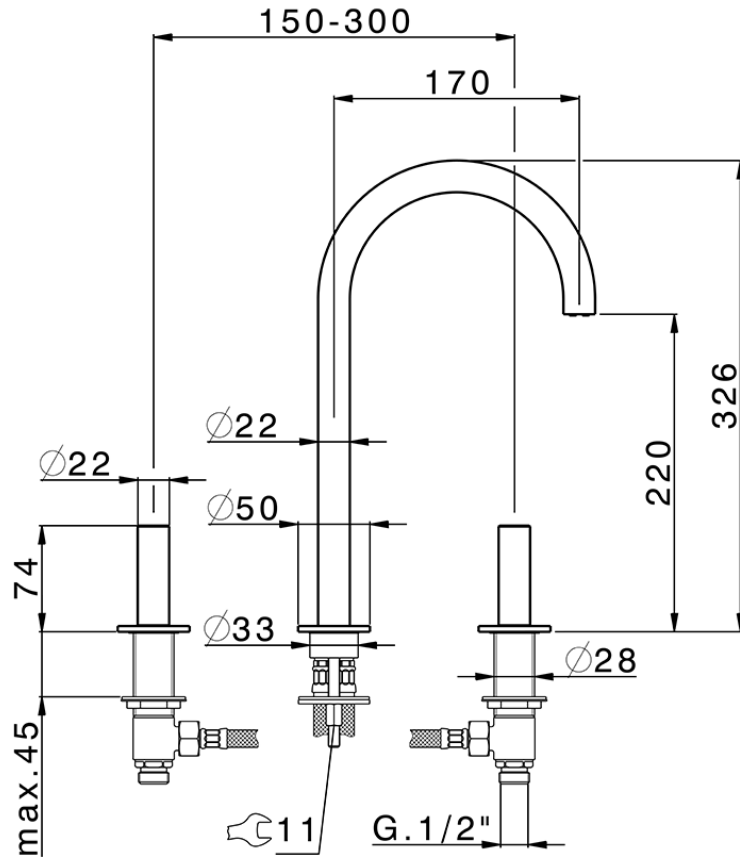

3 hole washbasin mixer SMOOTH X32_X3001040

X3001040

<https://en.cisal.it/3-hole-washbasin-mixer-smooth-x32-x3001040>

2026-04-28