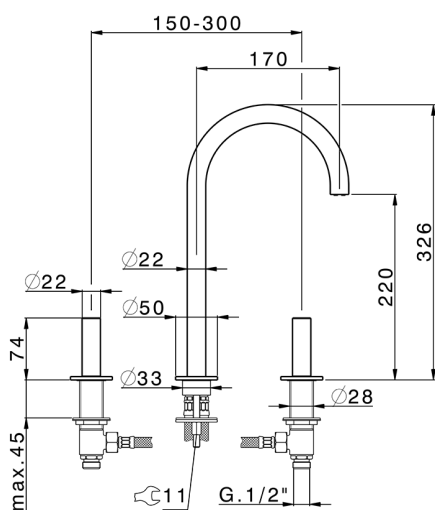

3 hole washbasin mixer SMOOTH X32_X3001040

MODEL **X3001040**

3 hole washbasin mixer, with automatic 1"1/4 automatic pop-up waste, with smooth handles, Innox AISI 316L

AVAILABLE FINISHINGS

-  **D1** D1 Brushed Inox
-  **5H** 5H Dark Brass Brushed
-  **5L** 5L Brushed Black Titanium
-  **5N** 5N Brushed Rose Gold

CHARACTERISTICS

3 hole washbasin mixer SMOOTH X32_X3001040

X3001040

<https://en.cisal.it/3-hole-washbasin-mixer-smooth-x32-x3001040>

2026-04-04