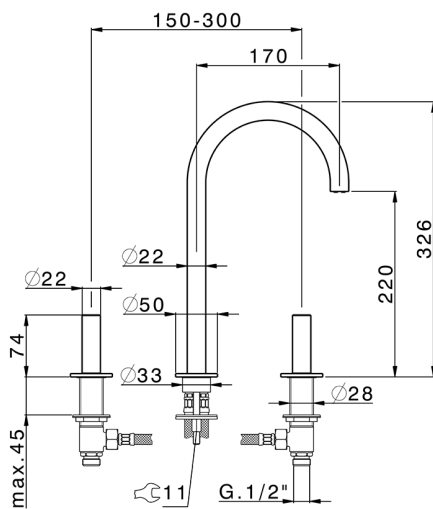

3 hole washbasin mixer SMOOTH X32_X3001040

MODEL **X3001040**

3 hole washbasin mixer, with automatic 1"1/4 automatic pop-up waste, with smooth handles, Innox AISI 316L

AVAILABLE FINISHINGS

-  **D1** D1 Brushed Inox
-  **5H** 5H Dark Brass Brushed
-  **5L** 5L Brushed Black Titanium
-  **5N** 5N Brushed Rose Gold

CHARACTERISTICS

3 hole washbasin mixer SMOOTH X32_X3001040

X3001040

<https://en.cisal.it/3-hole-washbasin-mixer-smooth-x32-x3001040>

2026-06-05