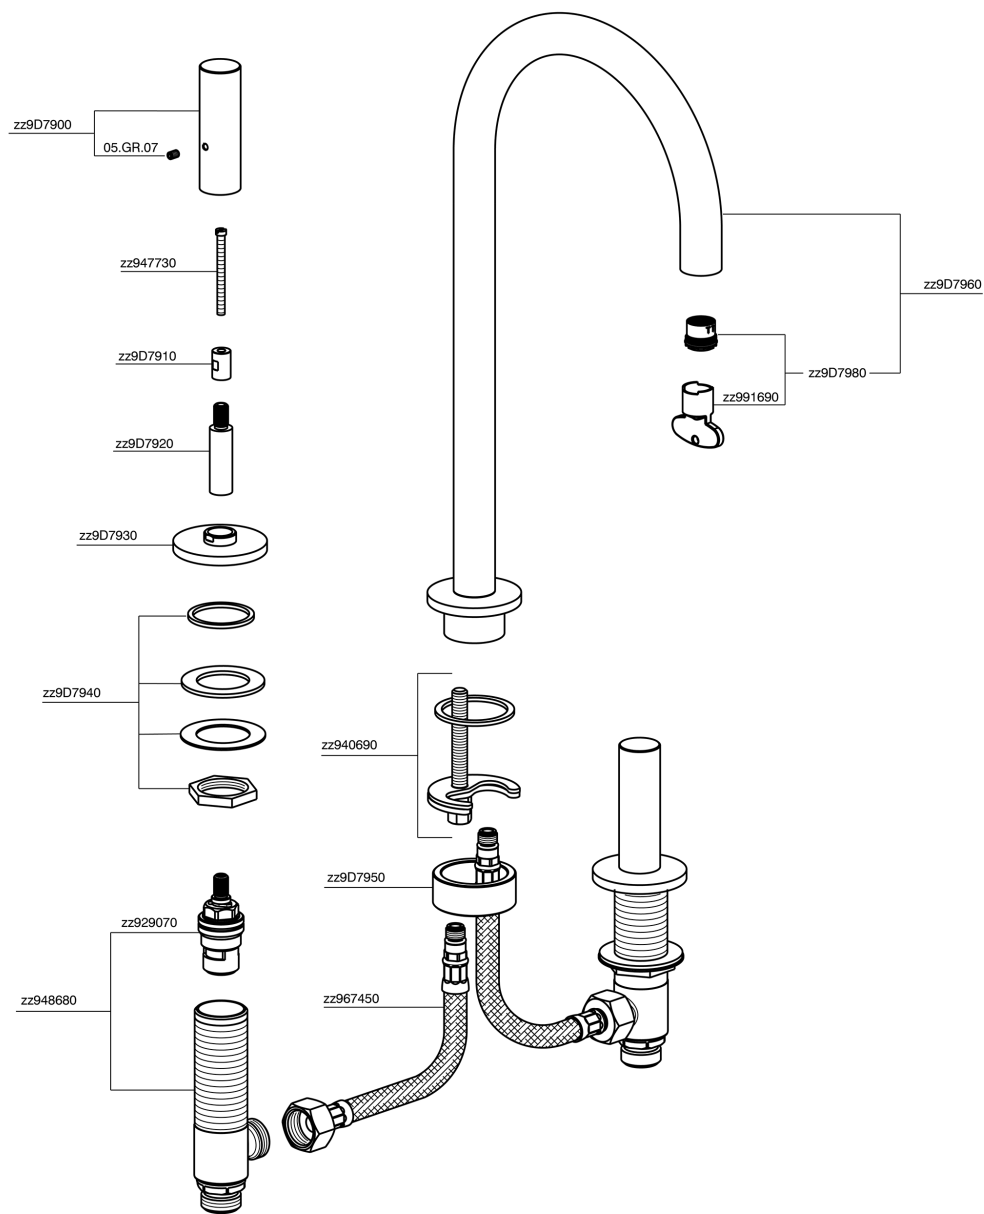

3 hole washbasin mixer SMOOTH X32_X3001040

MODEL **X3001040**

3 hole washbasin mixer, with automatic 1"1/4 automatic pop-up waste, with smooth handles, Innox AISI 316L

AVAILABLE FINISHINGS

-  **D1** D1 Brushed Inox
-  **5H** 5H Dark Brass Brushed
-  **5L** 5L Brushed Black Titanium
-  **5N** 5N Brushed Rose Gold

CHARACTERISTICS

3 hole washbasin mixer SMOOTH X32_X3001040

X3001040

<https://en.cisal.it/3-hole-washbasin-mixer-smooth-x32-x3001040>

2026-04-24