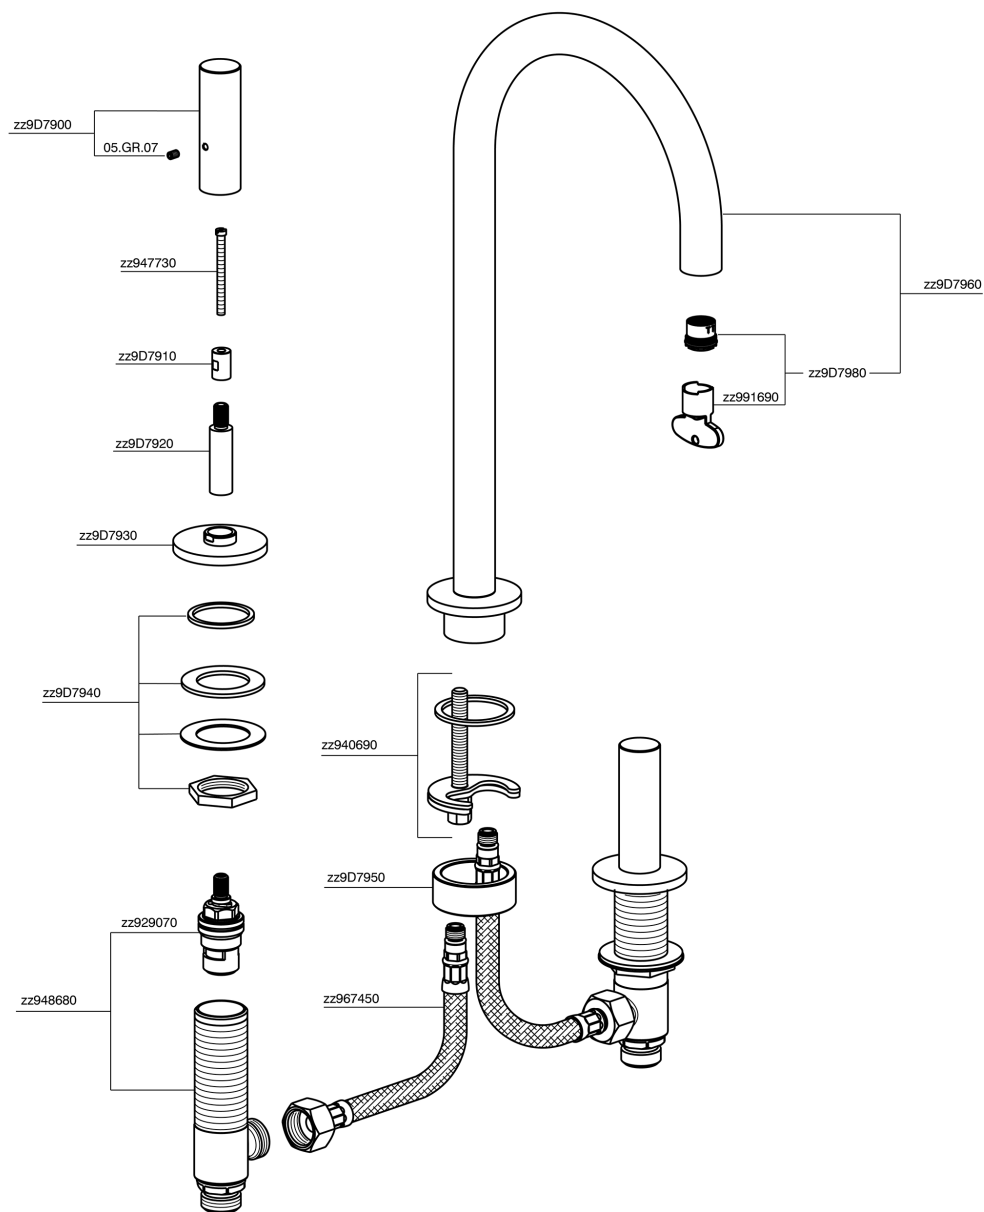

3 hole washbasin mixer SMOOTH X32_X3001040

MODEL **X3001040**

3 hole washbasin mixer, with automatic 1"1/4 automatic pop-up waste, with smooth handles, Innox AISI 316L

AVAILABLE FINISHINGS

-  **D1** D1 Brushed Inox
-  **5H** 5H Dark Brass Brushed
-  **5L** 5L Brushed Black Titanium
-  **5N** 5N Brushed Rose Gold

CHARACTERISTICS

3 hole washbasin mixer SMOOTH X32_X3001040

X3001040

<https://en.cisal.it/3-hole-washbasin-mixer-smooth-x32-x3001040>

2026-04-04