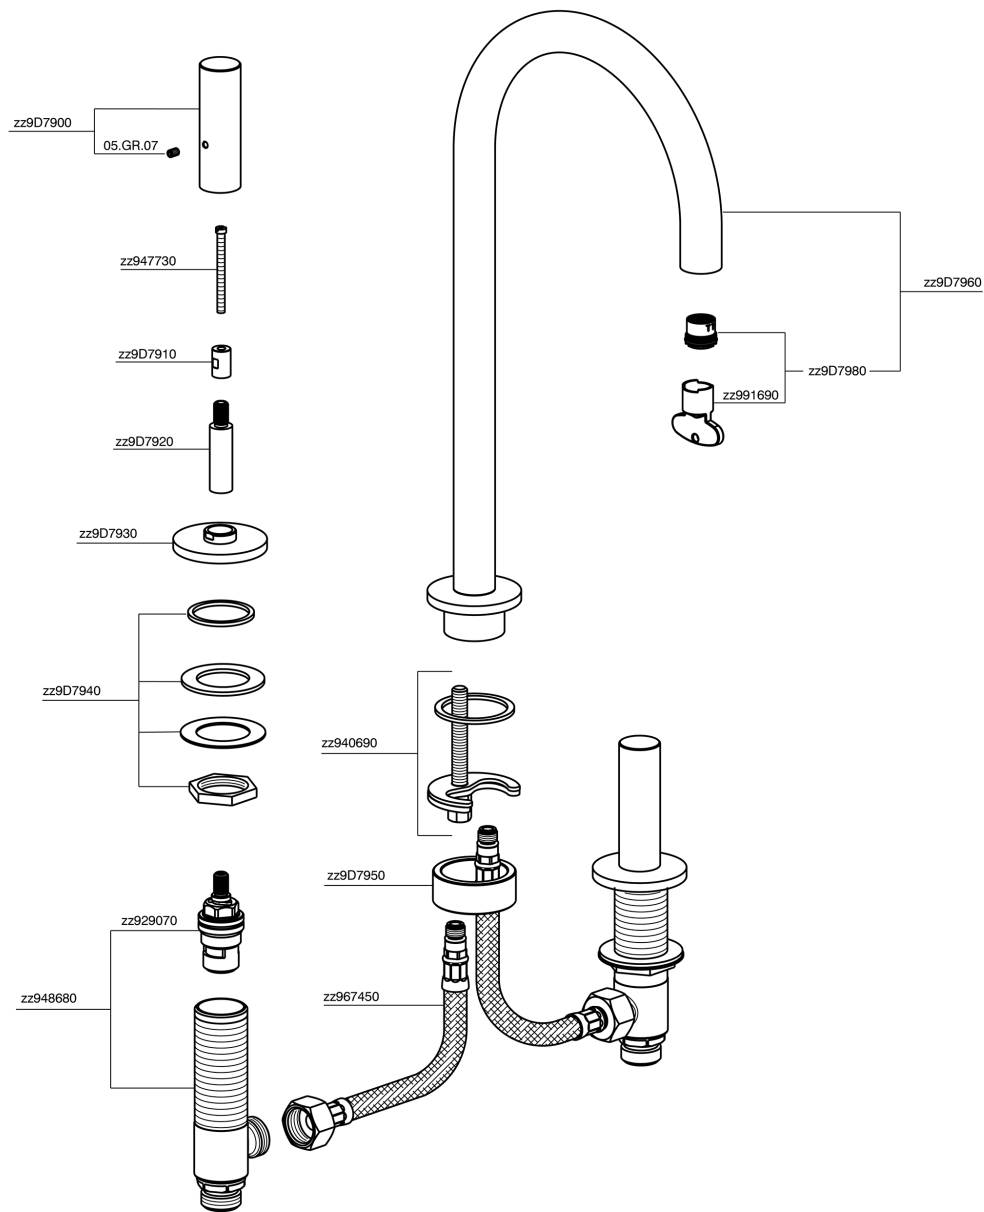

3 hole washbasin mixer SMOOTH X32_X3001040

MODEL **X3001040**

3 hole washbasin mixer, with automatic 1"1/4 automatic pop-up waste, with smooth handles, Innox AISI 316L

AVAILABLE FINISHINGS

-  **D1** D1 Brushed Inox
-  **5H** 5H Dark Brass Brushed
-  **5L** 5L Brushed Black Titanium
-  **5N** 5N Brushed Rose Gold

CHARACTERISTICS

3 hole washbasin mixer SMOOTH X32_X3001040

X3001040

<https://en.cisal.it/3-hole-washbasin-mixer-smooth-x32-x3001040>

2026-06-05