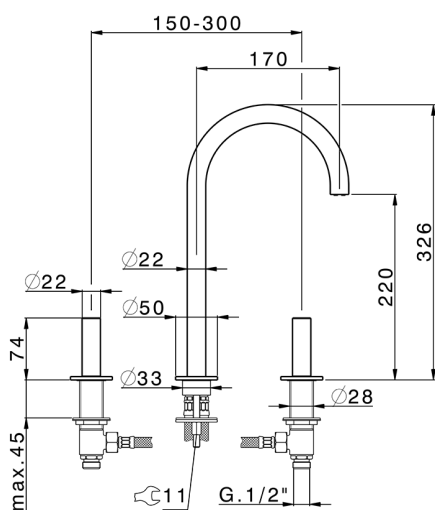

3 hole washbasin mixer SMOOTH X32_X3001040

MODEL **X3001040**

3 hole washbasin mixer, with automatic 1"1/4 automatic pop-up waste, with smooth handles, Innox AISI 316L

AVAILABLE FINISHINGS

-  **D1** D1 Brushed Inox
-  **5H** 5H Dark Brass Brushed
-  **5L** 5L Brushed Black Titanium
-  **5N** 5N Brushed Rose Gold

CHARACTERISTICS

3 hole washbasin mixer SMOOTH X32_X3001040

X3001040

<https://en.cisal.it/3-hole-washbasin-mixer-smooth-x32-x3001040>

2026-04-24