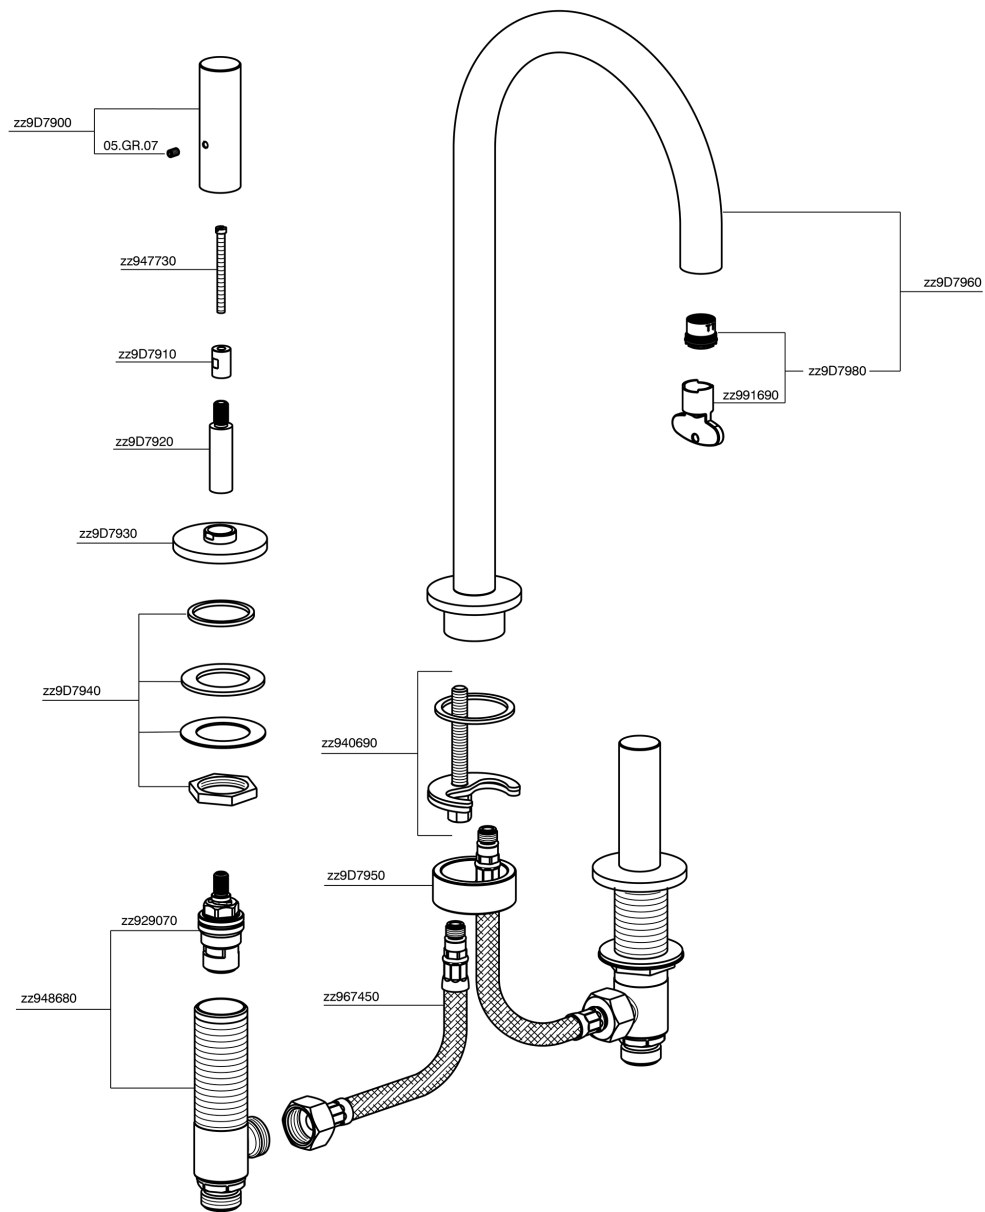

## 3 hole washbasin mixer SMOOTH X32\_X3001040

X3001040

<https://en.cisal.it/3-hole-washbasin-mixer-smooth-x32-x3001040>

2026-04-30