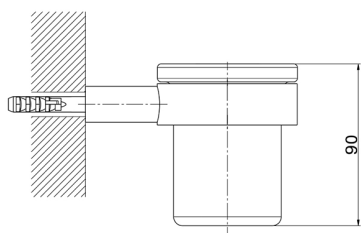

Glass holder BATHROOM ACCESSORIES_SY090501

MODEL **SY090501**

Glass holder, wall mounted with ceramic glass

AVAILABLE FINISHINGS

-  **21** 21 Chrome
-  **2B** 2B Polished Nickel
-  **2F** 2F Brushed Nickel
-  **2P** 2P Rose Gold
-  **2Q** 2Q Black Titanium
-  **40** 40 Matt Black
-  **4Q** 4Q Matt White