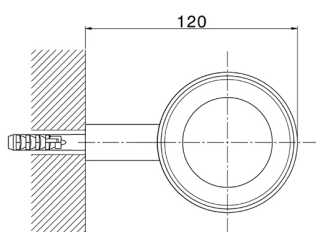

Glass holder BATHROOM ACCESSORIES_SY090501

MODEL **SY090501**

Glass holder, wall mounted with ceramic glass

AVAILABLE FINISHINGS

-  **21** 21 Chrome
-  **2B** 2B Polished Nickel
-  **2F** 2F Brushed Nickel
-  **2P** 2P Rose Gold
-  **2Q** 2Q Black Titanium
-  **40** 40 Matt Black
-  **4Q** 4Q Matt White