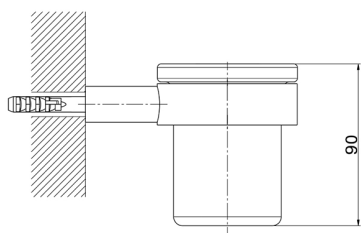

AVAILABLE FINISHINGS

- **21** 21 Chrome
- **2B** 2B Polished Nickel
- **2F** 2F Brushed Nickel
- **2P** 2P Rose Gold
- **2Q** 2Q Black Titanium
- **40** 40 Matt Black
- **4Q** 4Q Matt White