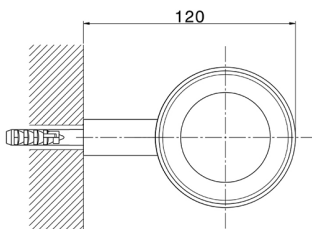

Glass holder BATHROOM ACCESSORIES_SY090501

MODEL **SY090501**

Glass holder, wall mounted with ceramic glass

AVAILABLE FINISHINGS

-  **21** 21 Chrome
-  **2B** 2B Polished Nickel
-  **2F** 2F Brushed Nickel
-  **2P** 2P Rose Gold
-  **2Q** 2Q Black Titanium
-  **40** 40 Matt Black
-  **4Q** 4Q Matt White