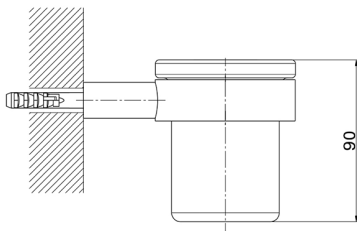

Glass holder BATHROOM ACCESSORIES_SY090501

MODEL **SY090501**

Glass holder, wall mounted with ceramic glass

AVAILABLE FINISHINGS

-  **21** 21 Chrome
-  **2B** 2B Polished Nickel
-  **2F** 2F Brushed Nickel
-  **2P** 2P Rose Gold
-  **2Q** 2Q Black Titanium
-  **40** 40 Matt Black
-  **4Q** 4Q Matt White