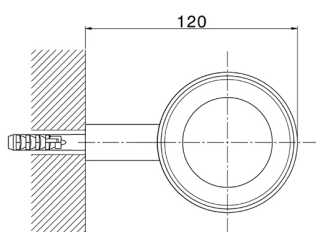

AVAILABLE FINISHINGS

- **21** 21 Chrome
- **2B** 2B Polished Nickel
- **2F** 2F Brushed Nickel
- **2P** 2P Rose Gold
- **2Q** 2Q Black Titanium
- **40** 40 Matt Black
- **4Q** 4Q Matt White