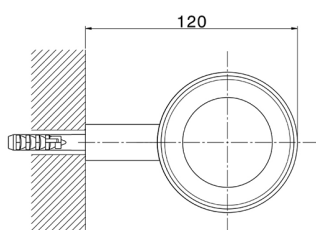

Glass holder BATHROOM ACCESSORIES_SY090501

MODEL **SY090501**

Glass holder, wall mounted with ceramic glass

AVAILABLE FINISHINGS

-  **21** 21 Chrome
-  **2B** 2B Polished Nickel
-  **2F** 2F Brushed Nickel
-  **2P** 2P Rose Gold
-  **2Q** 2Q Black Titanium
-  **40** 40 Matt Black
-  **4Q** 4Q Matt White