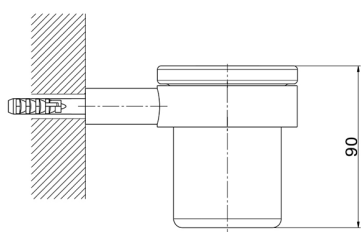

Glass holder BATHROOM ACCESSORIES_SY090501

MODEL **SY090501**

Glass holder, wall mounted with ceramic glass

AVAILABLE FINISHINGS

-  **21** 21 Chrome
-  **2B** 2B Polished Nickel
-  **2F** 2F Brushed Nickel
-  **2P** 2P Rose Gold
-  **2Q** 2Q Black Titanium
-  **40** 40 Matt Black
-  **4Q** 4Q Matt White