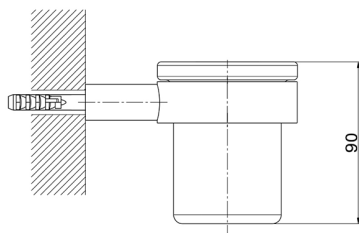

Glass holder BATHROOM ACCESSORIES_SY090501

MODEL **SY090501**

Glass holder, wall mounted with ceramic glass

AVAILABLE FINISHINGS

-  **21** 21 Chrome
-  **2B** 2B Polished Nickel
-  **2F** 2F Brushed Nickel
-  **2P** 2P Rose Gold
-  **2Q** 2Q Black Titanium
-  **40** 40 Matt Black
-  **4Q** 4Q Matt White