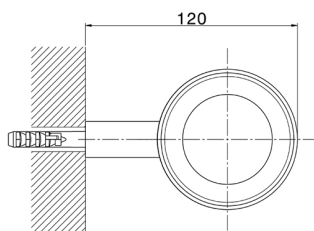

Glass holder BATHROOM ACCESSORIES_SY090501

MODEL **SY090501**

Glass holder, wall mounted with ceramic glass

AVAILABLE FINISHINGS

-  **21** 21 Chrome
-  **2B** 2B Polished Nickel
-  **2F** 2F Brushed Nickel
-  **2P** 2P Rose Gold
-  **2Q** 2Q Black Titanium
-  **40** 40 Matt Black
-  **4Q** 4Q Matt White