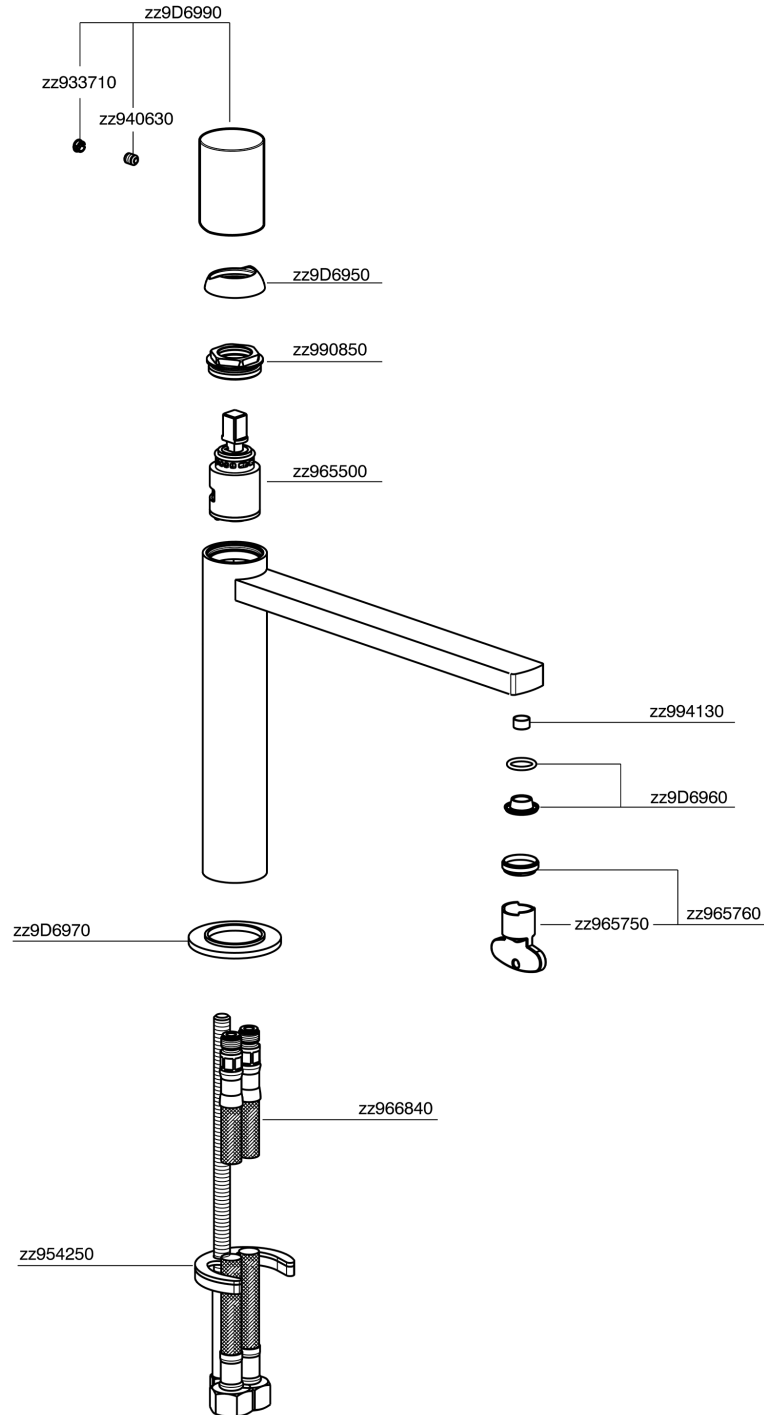

Single lever 'medium' washbasin mixer SMOOTH X32_X4001504

MODEL **X4001504**

Single lever 'medium' washbasin mixer, without automatic pop-up waste, G.3/8" stainless steel flexible hose, with smooth lever, Inox AISI 316L

AVAILABLE FINISHINGS

-  **D1** D1 Brushed Inox
-  **5H** 5H Dark Brass Brushed
-  **5L** 5L Brushed Black Titanium
-  **5N** 5N Brushed Rose Gold

CHARACTERISTICS

Cartridge Spare Parts **ZZ96550000**

25 mm Cartridge

Single lever 'medium' washbasin mixer SMOOTH X32_X4001504

X4001504

<https://en.cisal.it/single-lever-medium-washbasin-mixer-smooth-x32-x4001504>

2026-04-24