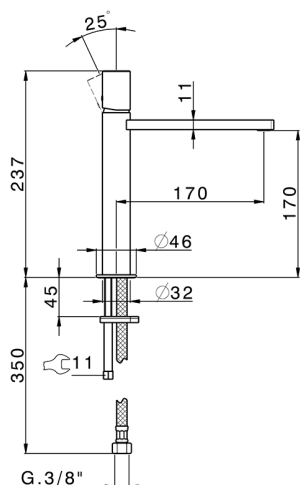

Single lever 'medium' washbasin mixer SMOOTH X32_X4001504

MODEL **X4001504**

Single lever 'medium' washbasin mixer, without automatic pop-up waste, G.3/8" stainless steel flexible hose, with smooth lever, Inox AISI 316L

AVAILABLE FINISHINGS

-  **D1** D1 Brushed Inox
-  **5H** 5H Dark Brass Brushed
-  **5L** 5L Brushed Black Titanium
-  **5N** 5N Brushed Rose Gold

CHARACTERISTICS

Cartridge Spare Parts **ZZ96550000**

25 mm Cartridge

Single lever 'medium' washbasin mixer SMOOTH X32_X4001504

X4001504

<https://en.cisal.it/single-lever-medium-washbasin-mixer-smooth-x32-x4001504>

2026-05-15