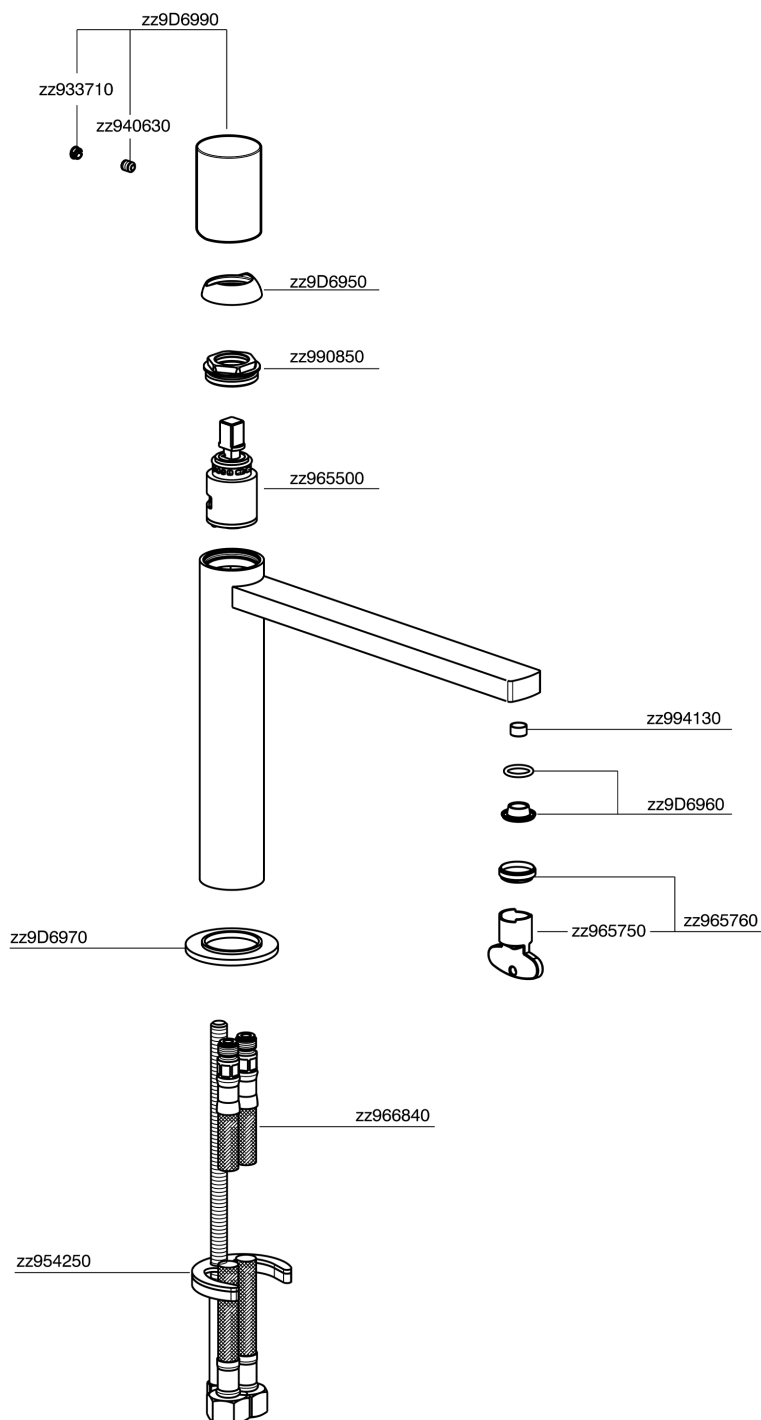

Single lever 'medium' washbasin mixer SMOOTH X32_X4001504

MODEL **X4001504**

Single lever 'medium' washbasin mixer, without automatic pop-up waste, G.3/8" stainless steel flexible hose, with smooth lever, Inox AISI 316L

AVAILABLE FINISHINGS

-  **D1** D1 Brushed Inox
-  **5H** 5H Dark Brass Brushed
-  **5L** 5L Brushed Black Titanium
-  **5N** 5N Brushed Rose Gold

CHARACTERISTICS

Cartridge Spare Parts **ZZ96550000**

25 mm Cartridge

Single lever 'medium' washbasin mixer SMOOTH X32_X4001504

X4001504

<https://en.cisal.it/single-lever-medium-washbasin-mixer-smooth-x32-x4001504>

2026-05-15