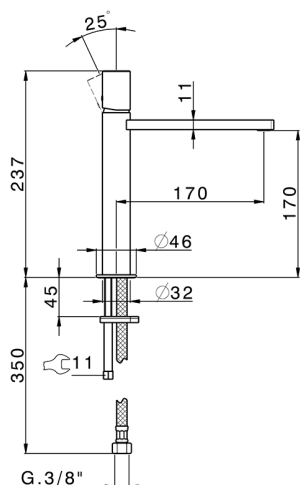

Single lever 'medium' washbasin mixer SMOOTH X32_X4001504

MODEL **X4001504**

Single lever 'medium' washbasin mixer, without automatic pop-up waste, G.3/8" stainless steel flexible hose, with smooth lever, Inox AISI 316L

AVAILABLE FINISHINGS

-  **D1** D1 Brushed Inox
-  **5H** 5H Dark Brass Brushed
-  **5L** 5L Brushed Black Titanium
-  **5N** 5N Brushed Rose Gold

CHARACTERISTICS

Cartridge Spare Parts **ZZ96550000**

25 mm Cartridge

Single lever 'medium' washbasin mixer SMOOTH X32_X4001504

X4001504

<https://en.cisal.it/single-lever-medium-washbasin-mixer-smooth-x32-x4001504>

2026-04-24