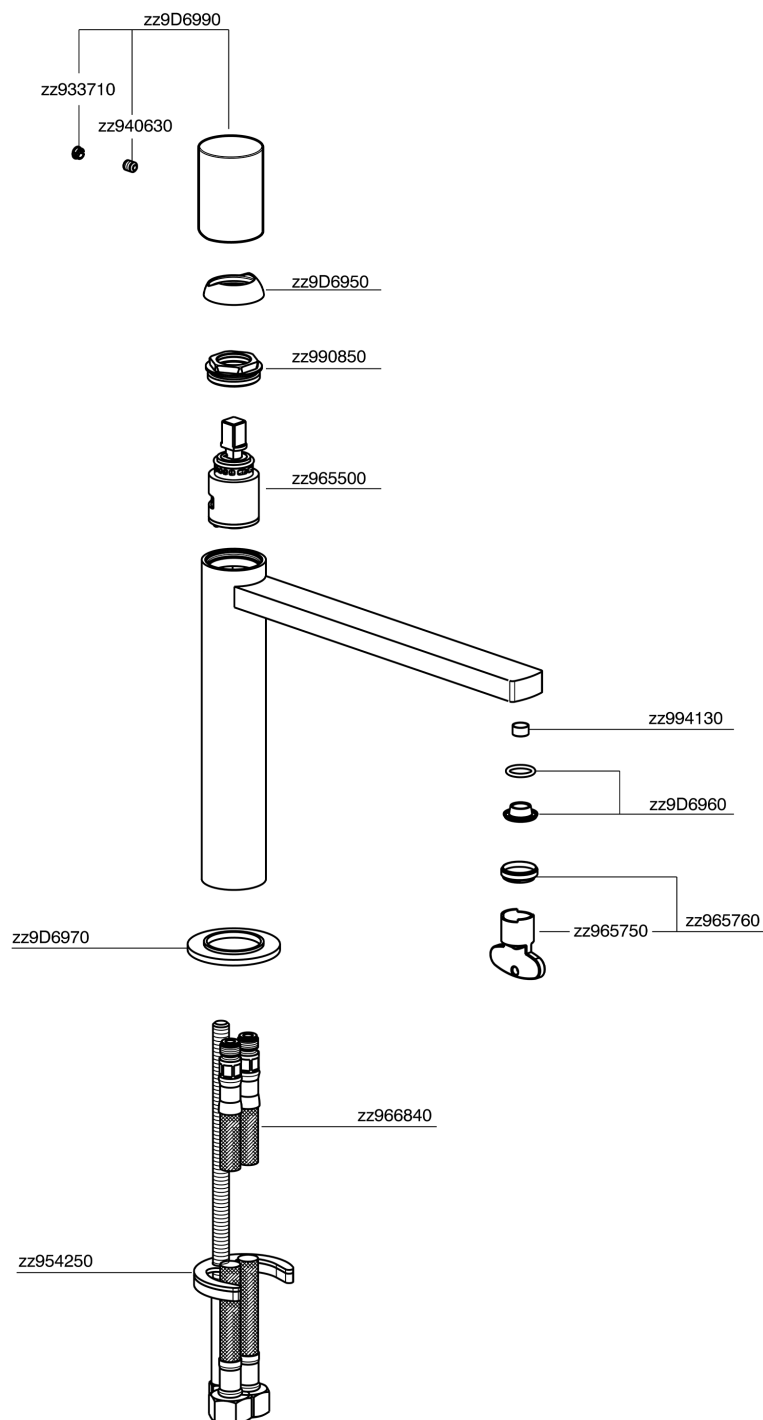

Single lever 'medium' washbasin mixer SMOOTH X32_X4001504

X4001504

<https://en.cisal.it/single-lever-medium-washbasin-mixer-smooth-x32-x4001504>

2026-05-15