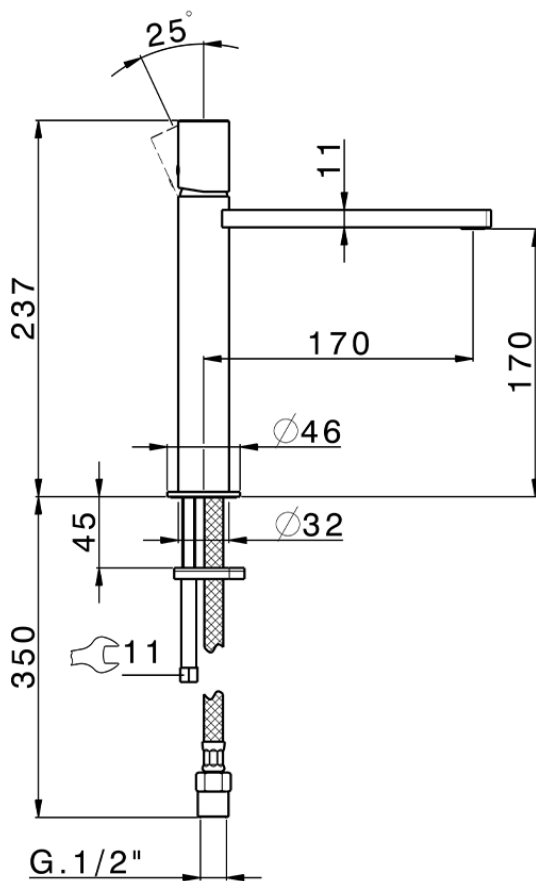

Single lever 'medium' washbasin mixer SMOOTH X32_X4001504

X4001504

<https://en.cisal.it/single-lever-medium-washbasin-mixer-smooth-x32-x4001504>

2026-06-04