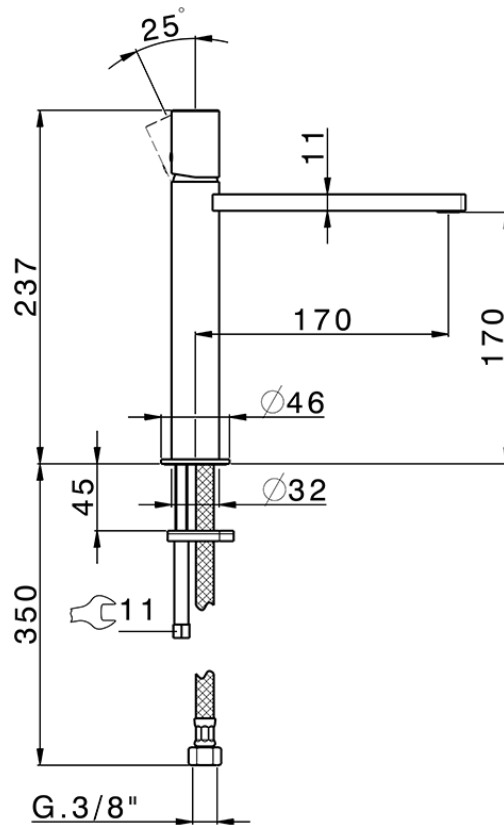

## Single lever 'medium' washbasin mixer SMOOTH X32\_X4001504

X4001504

<https://en.cisal.it/single-lever-medium-washbasin-mixer-smooth-x32-x4001504>

2026-04-24