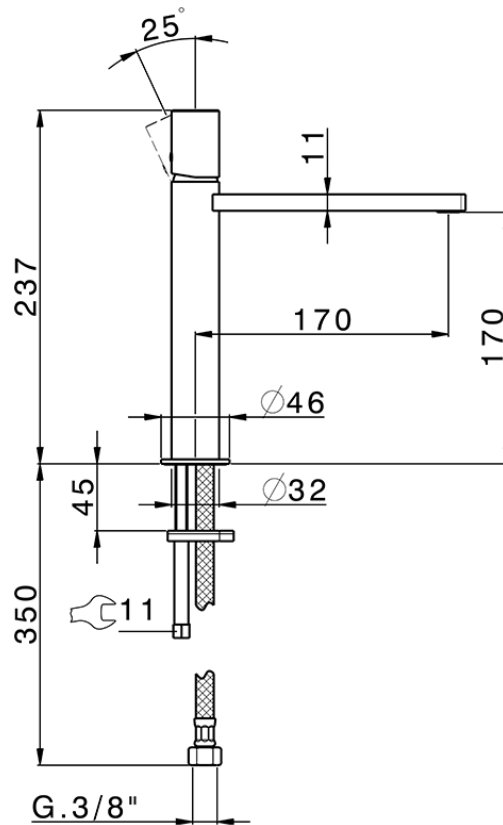

Single lever 'medium' washbasin mixer SMOOTH X32_X4001504

X4001504

<https://en.cisal.it/single-lever-medium-washbasin-mixer-smooth-x32-x4001504>

2026-04-04