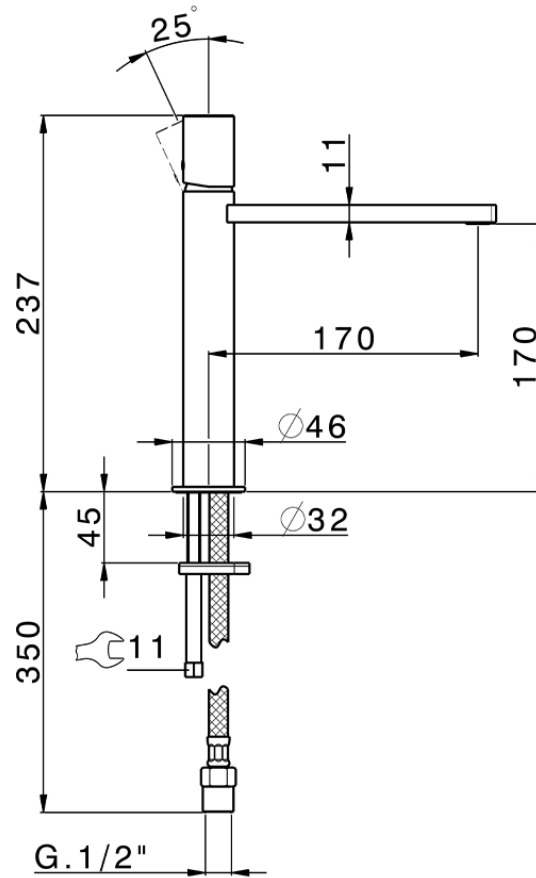

Single lever 'medium' washbasin mixer SMOOTH X32_X4001504

X4001504

<https://en.cisal.it/single-lever-medium-washbasin-mixer-smooth-x32-x4001504>

2026-06-26