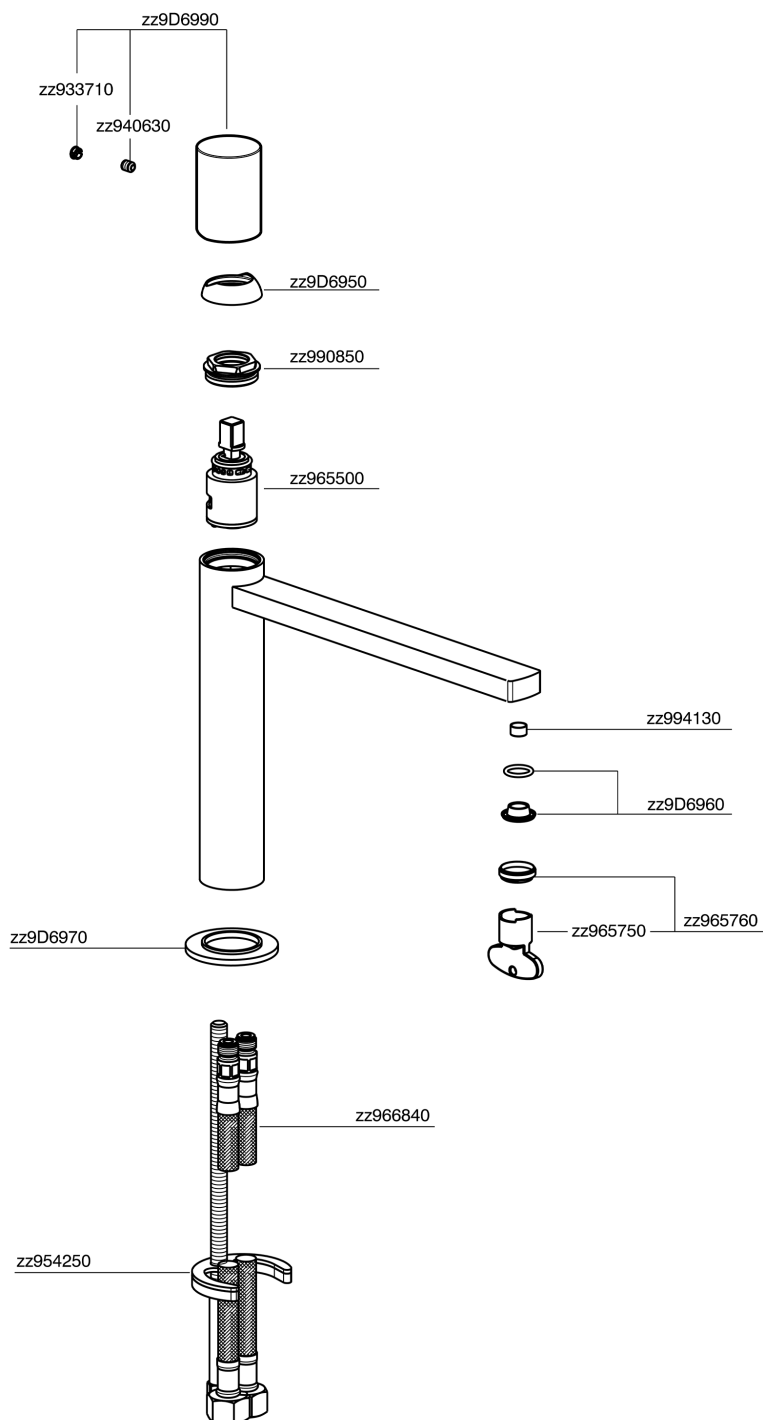

## Single lever 'medium' washbasin mixer SMOOTH X32\_X4001504

MODEL **X4001504**

Single lever 'medium' washbasin mixer, without automatic pop-up waste, G.3/8" stainless steel flexible hose, with smooth lever, Inox AISI 316L

### CHARACTERISTICS

Cartridge Spare Parts **ZZ96550000**

**25 mm Cartridge**

## Single lever 'medium' washbasin mixer SMOOTH X32\_X4001504

X4001504

<https://en.cisal.it/single-lever-medium-washbasin-mixer-smooth-x32-x4001504>

2026-04-25