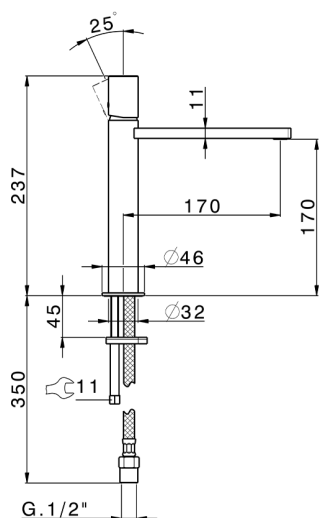

Single lever 'medium' washbasin mixer SMOOTH X32_X4001504

MODEL **X4001504**

Single lever 'medium' washbasin mixer, without automatic pop-up waste, G.3/8" stainless steel flexible hose, with smooth lever, Inox AISI 316L

AVAILABLE FINISHINGS

-  **D1** D1 Brushed Inox
-  **5H** 5H Dark Brass Brushed
-  **5L** 5L Brushed Black Titanium
-  **5N** 5N Brushed Rose Gold

CHARACTERISTICS

Cartridge Spare Parts **ZZ96550000**

25 mm Cartridge

Single lever 'medium' washbasin mixer SMOOTH X32_X4001504

X4001504

<https://en.cisal.it/single-lever-medium-washbasin-mixer-smooth-x32-x4001504>

2026-06-26