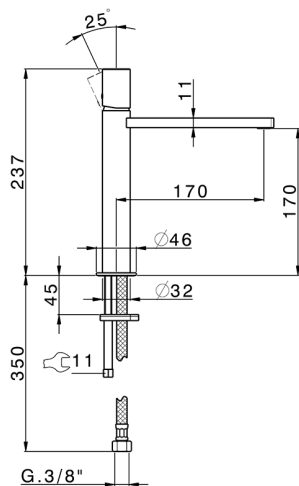

## Single lever 'medium' washbasin mixer SMOOTH X32\_X4001504

MODEL **X4001504**

Single lever 'medium' washbasin mixer, without automatic pop-up waste, G.3/8" stainless steel flexible hose, with smooth lever, Inox AISI 316L

### CHARACTERISTICS

Cartridge Spare Parts **ZZ96550000**

**25 mm Cartridge**

## Single lever 'medium' washbasin mixer SMOOTH X32\_X4001504

X4001504

<https://en.cisal.it/single-lever-medium-washbasin-mixer-smooth-x32-x4001504>

2026-04-25