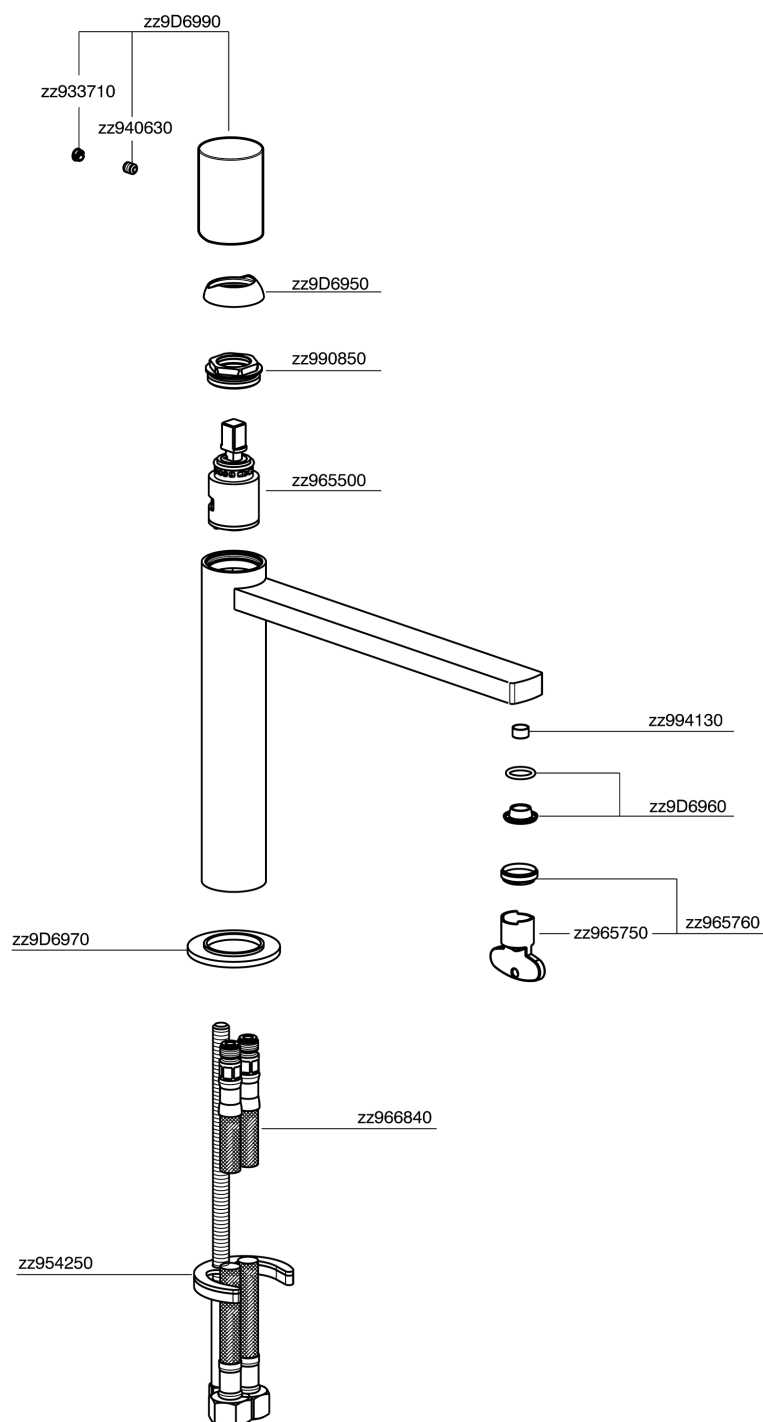

Single lever 'medium' washbasin mixer SMOOTH X32_X4001504

MODEL **X4001504**

Single lever 'medium' washbasin mixer, without automatic pop-up waste, G.3/8" stainless steel flexible hose, with smooth lever, Inox AISI 316L

AVAILABLE FINISHINGS

-  **D1** D1 Brushed Inox
-  **5H** 5H Dark Brass Brushed
-  **5L** 5L Brushed Black Titanium
-  **5N** 5N Brushed Rose Gold

CHARACTERISTICS

Cartridge Spare Parts **ZZ96550000**

25 mm Cartridge

Single lever 'medium' washbasin mixer SMOOTH X32_X4001504

X4001504

<https://en.cisal.it/single-lever-medium-washbasin-mixer-smooth-x32-x4001504>

2026-06-26