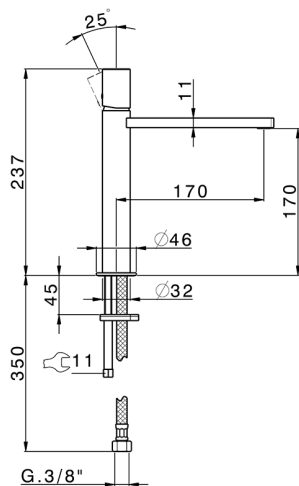

Single lever 'medium' washbasin mixer SMOOTH X32_X4001504

MODEL **X4001504**

Single lever 'medium' washbasin mixer, without automatic pop-up waste, G.3/8" stainless steel flexible hose, with smooth lever, Inox AISI 316L

AVAILABLE FINISHINGS

-  **D1** D1 Brushed Inox
-  **5H** 5H Dark Brass Brushed
-  **5L** 5L Brushed Black Titanium
-  **5N** 5N Brushed Rose Gold

CHARACTERISTICS

Cartridge Spare Parts **ZZ96550000**

25 mm Cartridge

Single lever 'medium' washbasin mixer SMOOTH X32_X4001504

X4001504

<https://en.cisal.it/single-lever-medium-washbasin-mixer-smooth-x32-x4001504>

2026-05-15