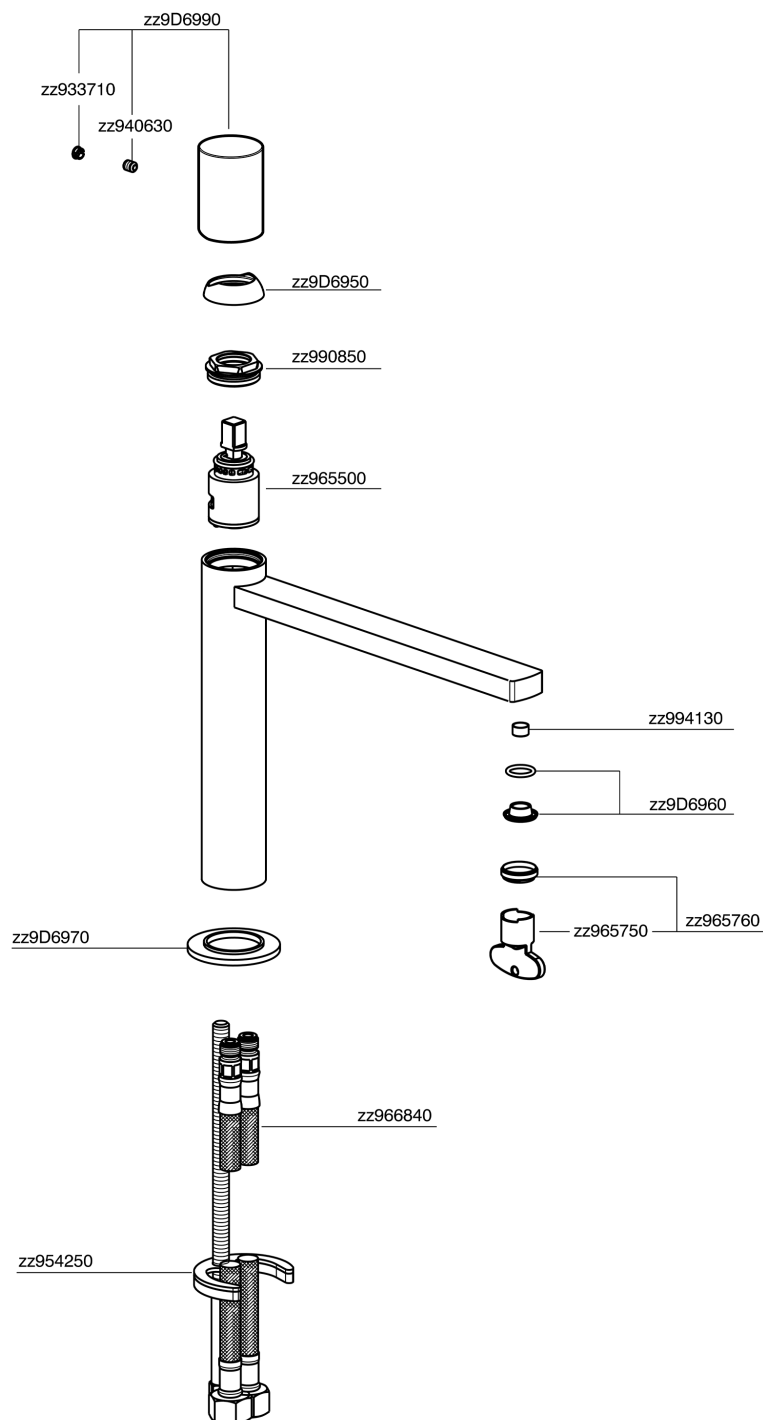

Single lever 'medium' washbasin mixer SMOOTH X32_X4001504

MODEL **X4001504**

Single lever 'medium' washbasin mixer, without automatic pop-up waste, G.3/8" stainless steel flexible hose, with smooth lever, Inox AISI 316L

AVAILABLE FINISHINGS

-  **D1** D1 Brushed Inox
-  **5H** 5H Dark Brass Brushed
-  **5L** 5L Brushed Black Titanium
-  **5N** 5N Brushed Rose Gold

CHARACTERISTICS

Cartridge Spare Parts **ZZ96550000**

25 mm Cartridge

Single lever 'medium' washbasin mixer SMOOTH X32_X4001504

X4001504

<https://en.cisal.it/single-lever-medium-washbasin-mixer-smooth-x32-x4001504>

2026-06-05