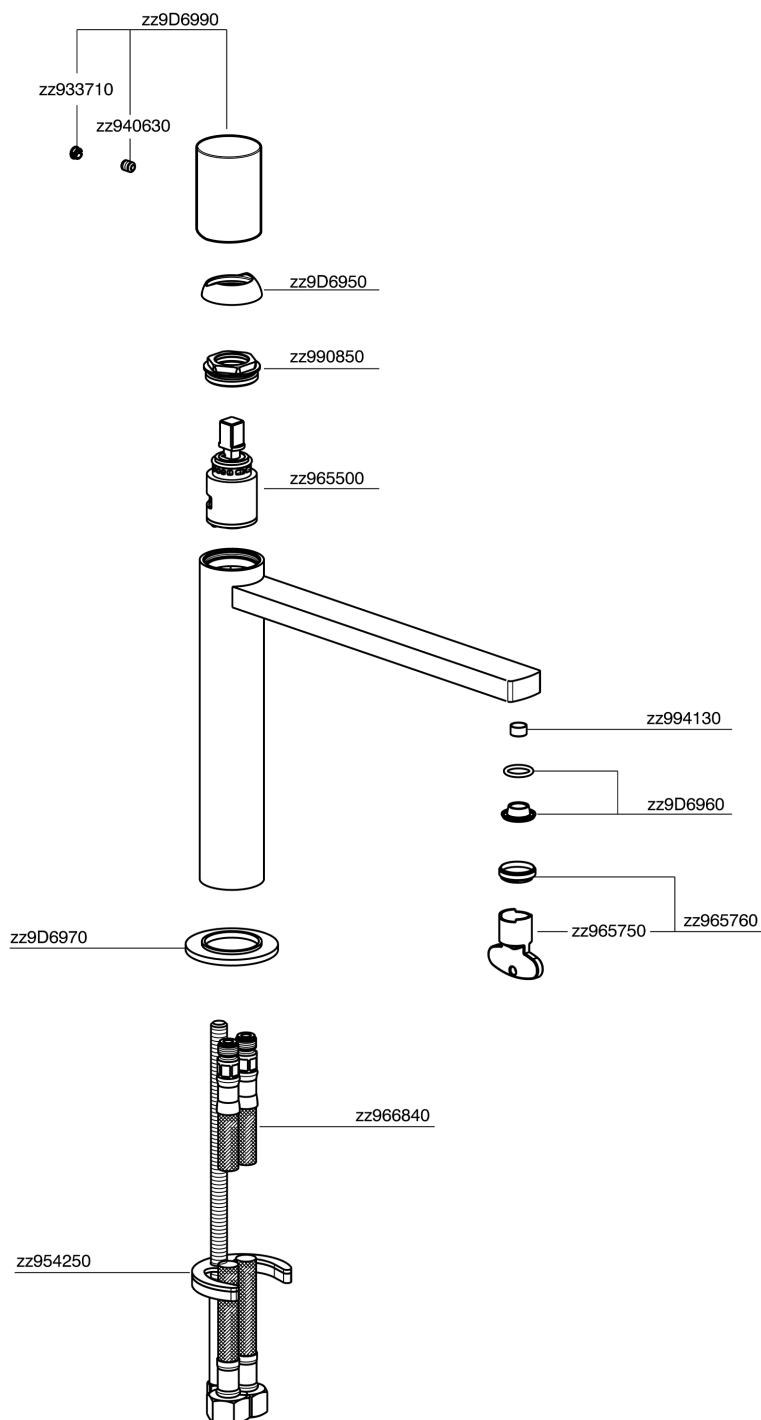

Single lever 'medium' washbasin mixer SMOOTH X32_X4001504

X4001504

<https://en.cisal.it/single-lever-medium-washbasin-mixer-smooth-x32-x4001504>

2026-06-27