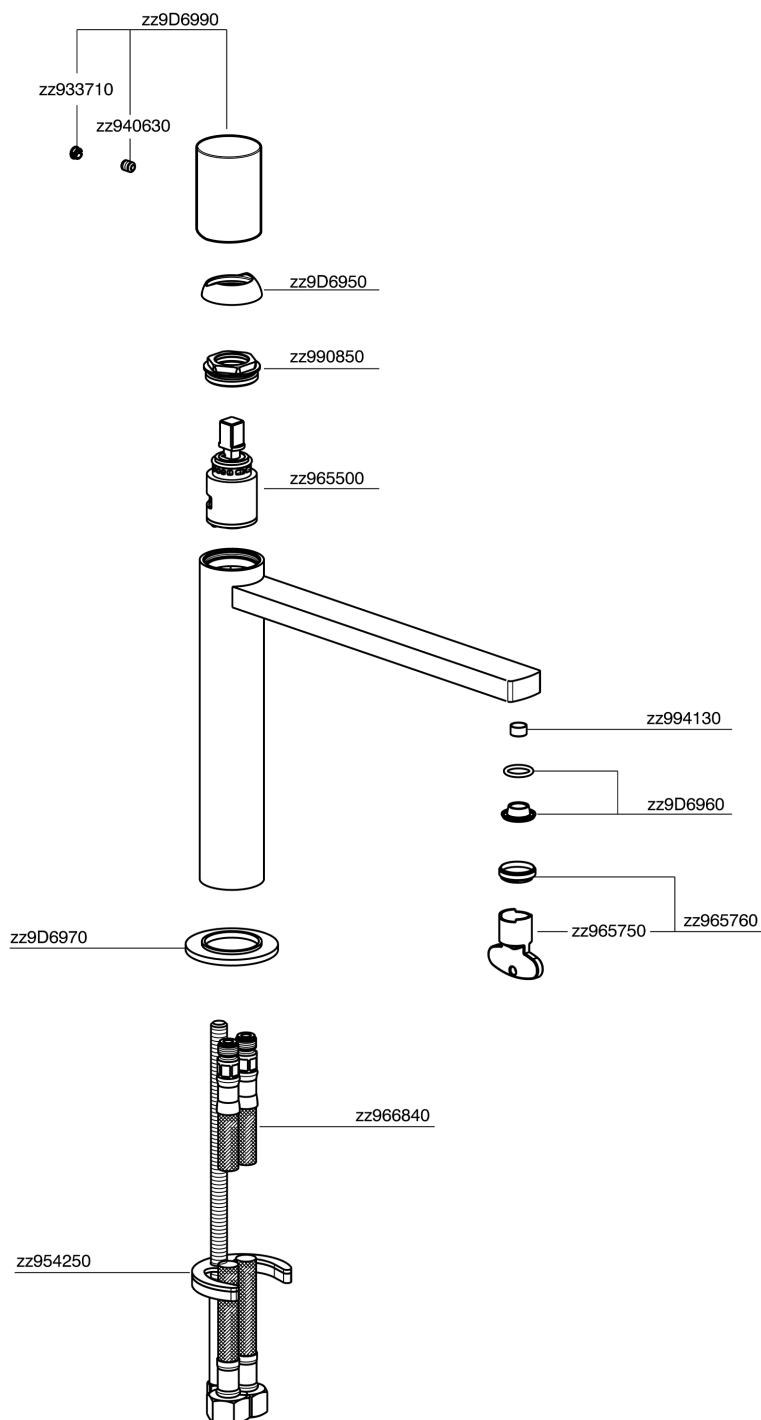

## Single lever 'medium' washbasin mixer SMOOTH X32\_X4001504

X4001504

<https://en.cisal.it/single-lever-medium-washbasin-mixer-smooth-x32-x4001504>

2026-04-04