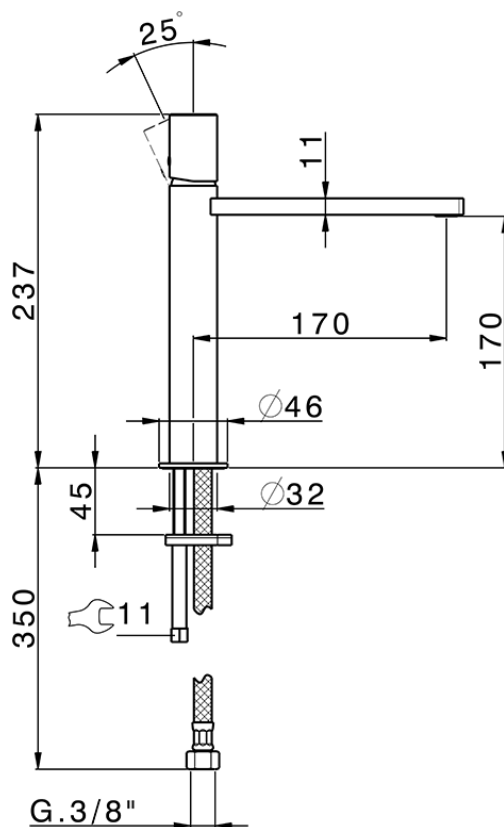

Single lever 'medium' washbasin mixer SMOOTH X32_X4001504

X4001504

<https://en.cisal.it/single-lever-medium-washbasin-mixer-smooth-x32-x4001504>

2026-05-15